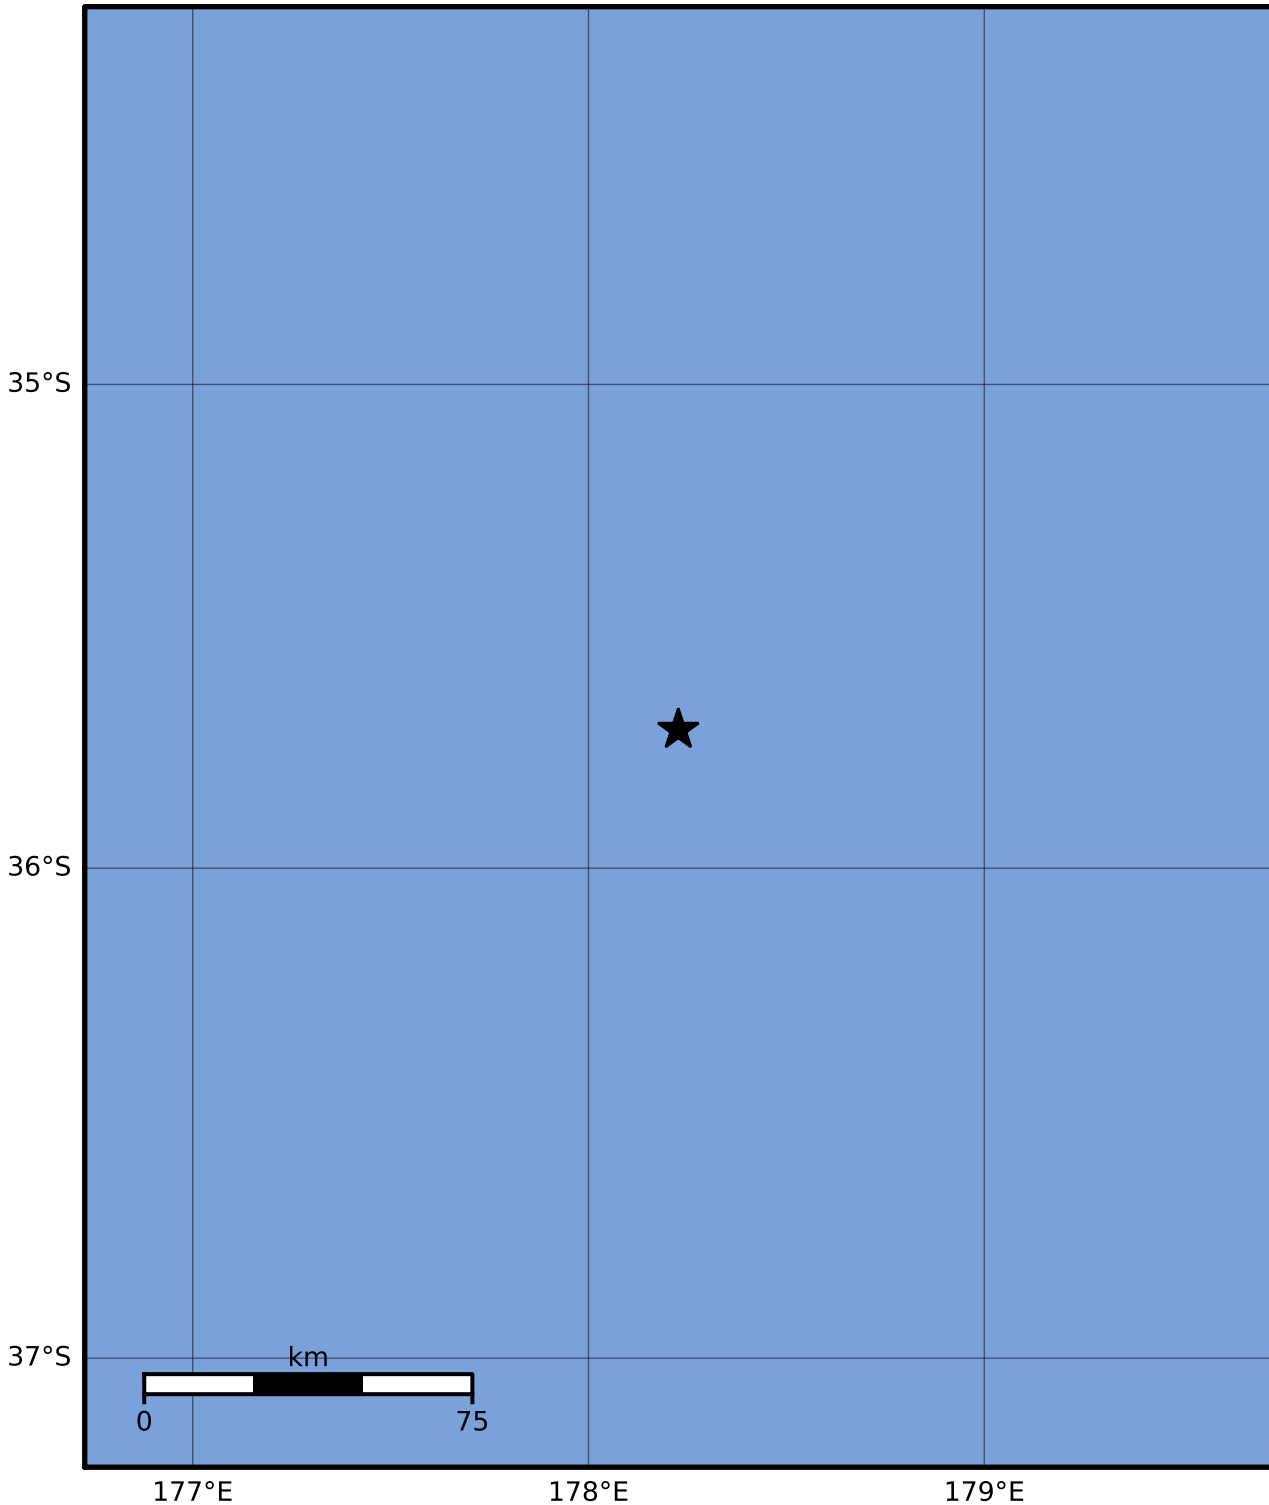

Macroseismic Intensity Map GNS Science

ShakeMap: Raukumara Plain

May 23, 2022 00:18:31 UTC M3.3 S35.72 E178.23 Depth: 183.5km ID:2022p383818

SHAKING	Not felt	Weak	Light	Moderate	Strong	Very strong	Severe	Violent	Extreme
DAMAGE	None	None	None	Very light	Light	Moderate	Moderate/heavy	Heavy	Very heavy
PGA(%g)	<0.0464	0.29	1.63	5.16	12.5	22.4	40.2	72.2	>129
PGV(cm/s)	<0.0215	0.125	1.04	4.31	14.5	26.4	48.3	88.4	>162
INTENSITY	I	II-III	IV	V	VI	VII	VIII	IX	X+

Scale based on Moratalla et al.(2021) and Worden et al.(2012) Version 13: Processed 2022-06-07T01:03:58Z

△ Seismic Instrument ○ Reported Intensity ★ Epicenter