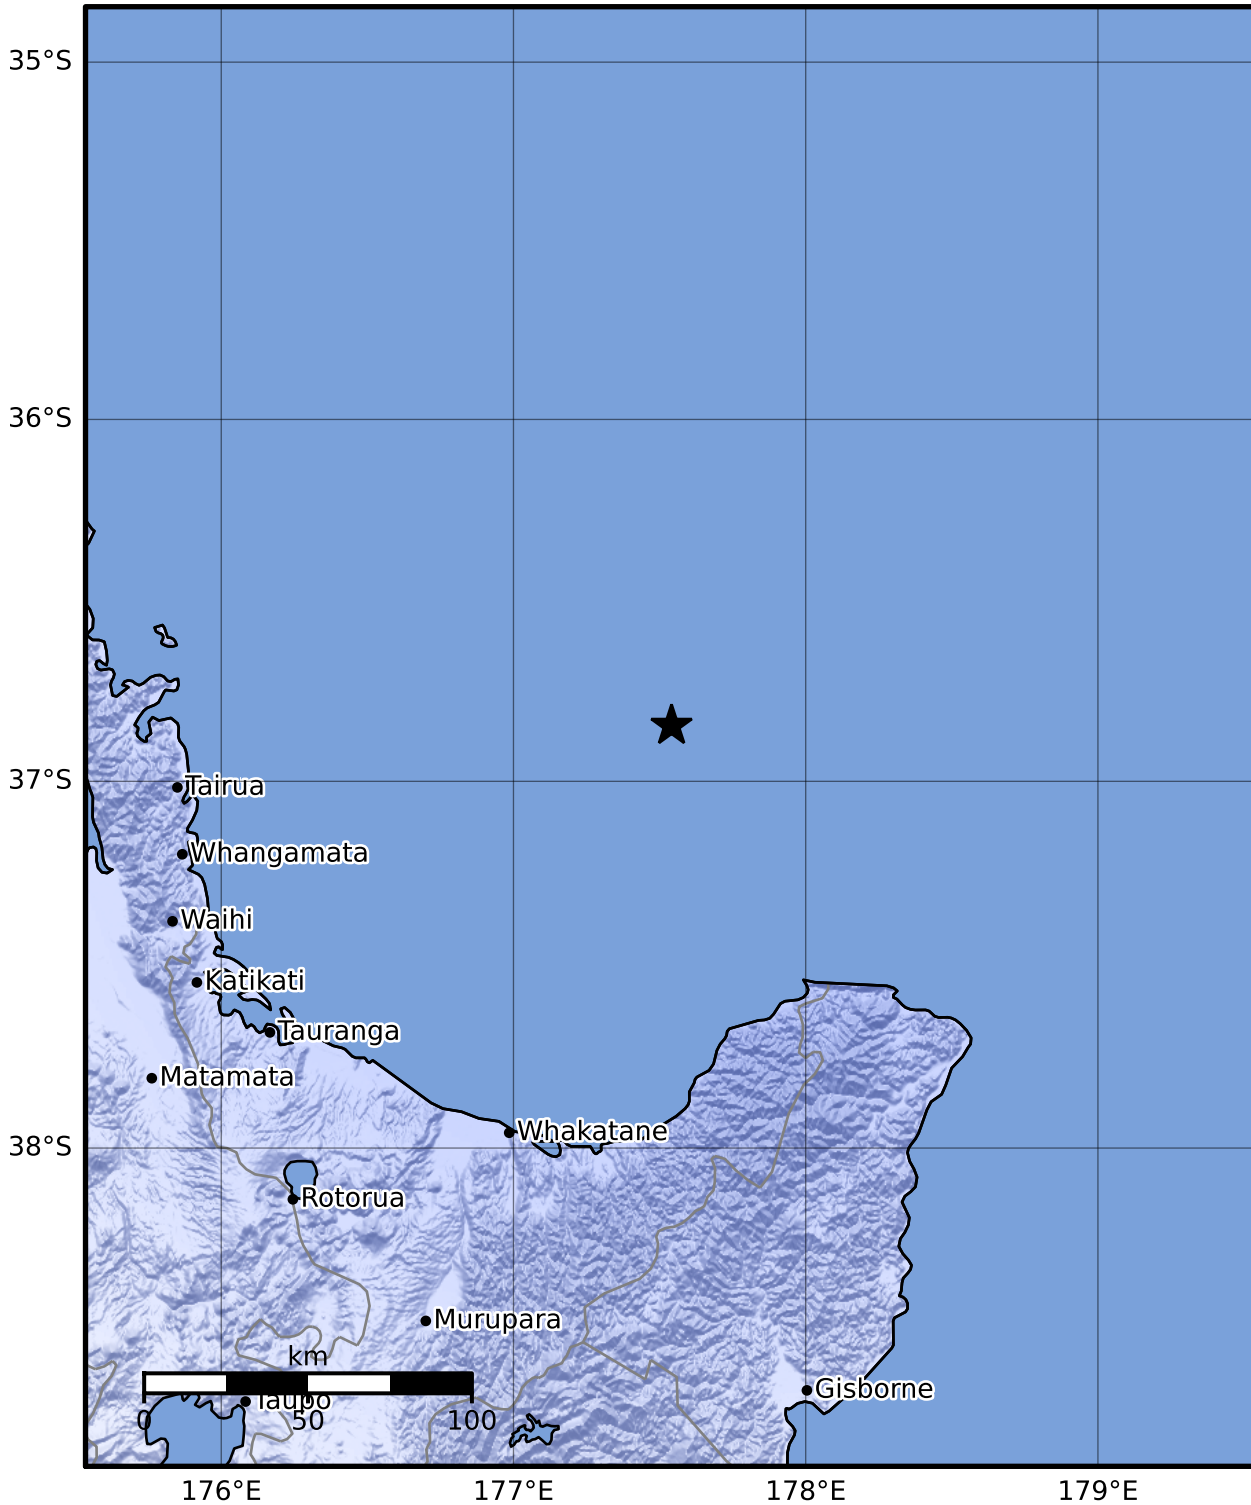

Macroseismic Intensity Map GNS Science

ShakeMap: Raukumara Plain

May 26, 2022 23:56:53 UTC M4.1 S36.85 E177.54 Depth: 150.2km ID:2022p394588

SHAKING	Not felt	Weak	Light	Moderate	Strong	Very strong	Severe	Violent	Extreme
DAMAGE	None	None	None	Very light	Light	Moderate	Moderate/heavy	Heavy	Very heavy
PGA(%g)	<0.0464	0.29	1.63	5.16	12.5	22.4	40.2	72.2	>129
PGV(cm/s)	<0.0215	0.125	1.04	4.31	14.5	26.4	48.3	88.4	>162
INTENSITY	I	II-III	IV	V	VI	VII	VIII	IX	X+

Scale based on Moratalla et al.(2021) and Worden et al.(2012) Version 1: Processed 2022-05-27T00:08:30Z

△ Seismic Instrument ○ Reported Intensity

★ Epicenter