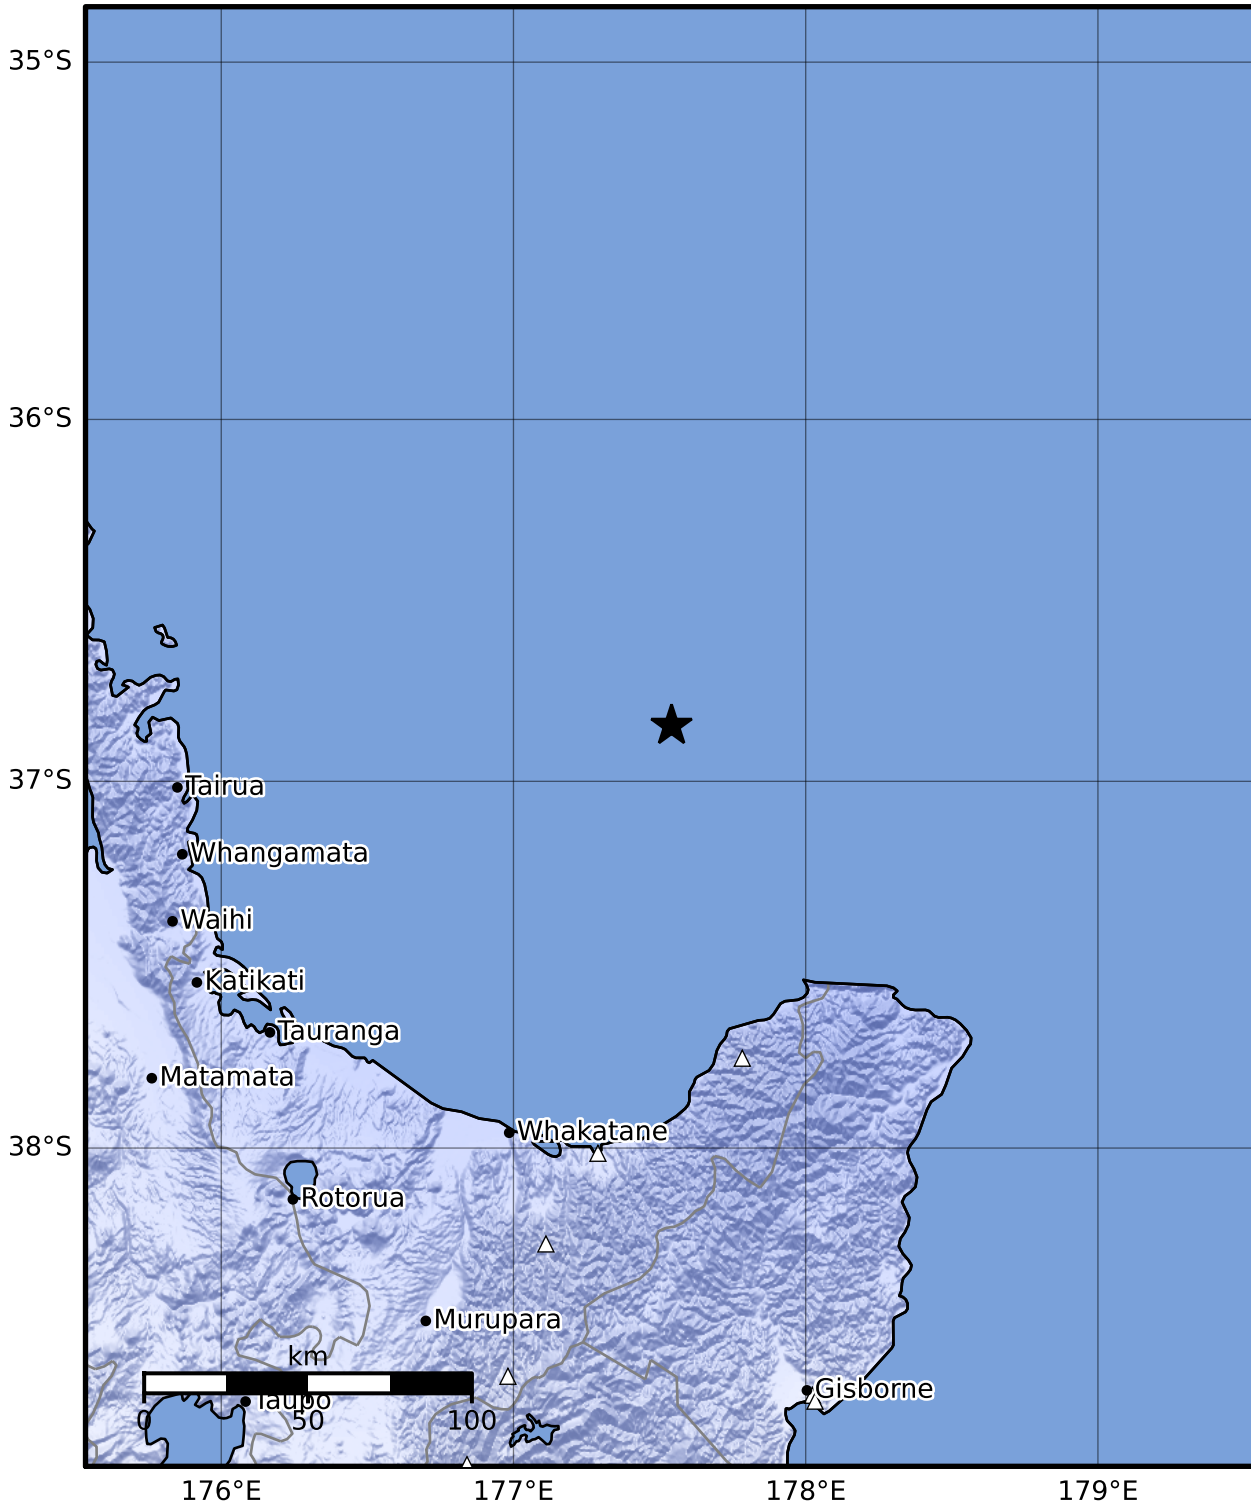

Macroseismic Intensity Map GNS Science

ShakeMap: Raukumara Plain

May 26, 2022 23:56:53 UTC M4.1 S36.85 E177.54 Depth: 150.2km ID:2022p394588

SHAKING	Not felt	Weak	Light	Moderate	Strong	Very strong	Severe	Violent	Extreme
DAMAGE	None	None	None	Very light	Light	Moderate	Moderate/heavy	Heavy	Very heavy
PGA(%g)	<0.0464	0.29	1.63	5.16	12.5	22.4	40.2	72.2	>129
PGV(cm/s)	<0.0215	0.125	1.04	4.31	14.5	26.4	48.3	88.4	>162
INTENSITY	I	II-III	IV	V	VI	VII	VIII	IX	X+

Scale based on Moratalla et al.(2021) and Worden et al.(2012) Version 3: Processed 2022-05-27T00:20:12Z

△ Seismic Instrument ○ Reported Intensity

★ Epicenter