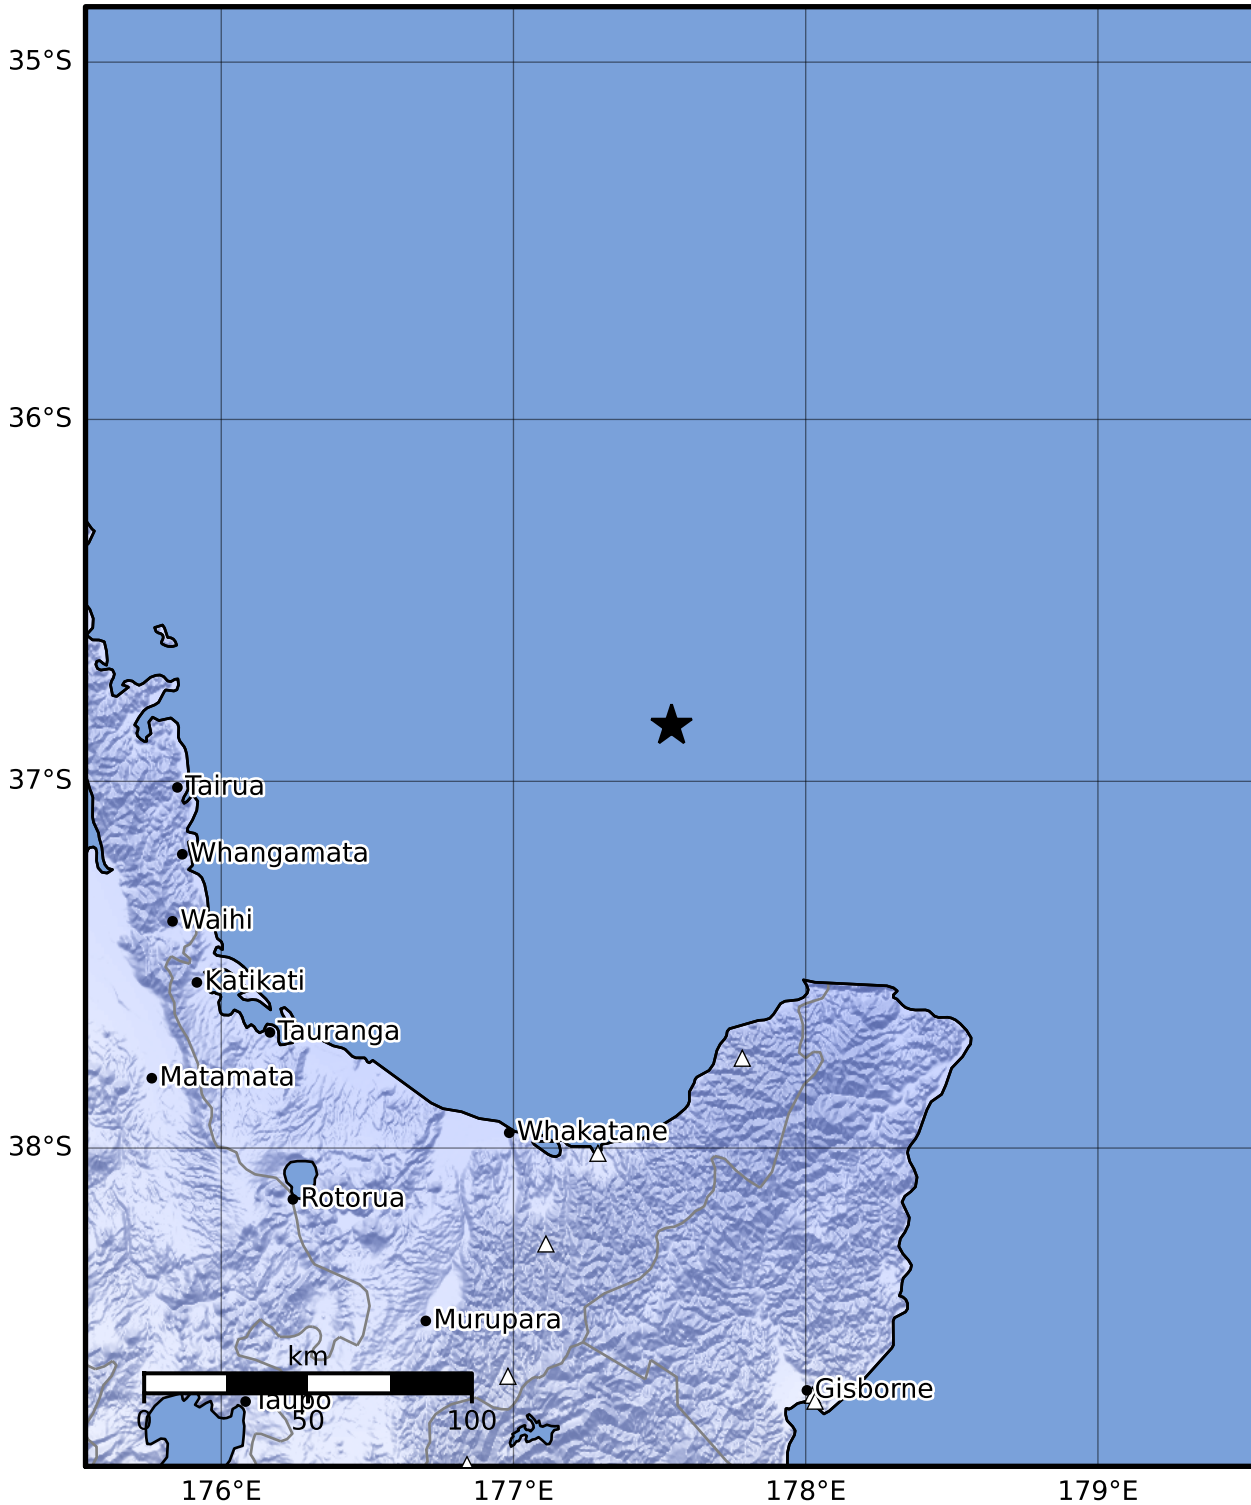

Macroseismic Intensity Map GNS Science

ShakeMap: Raukumara Plain

May 26, 2022 23:56:53 UTC M4.1 S36.85 E177.54 Depth: 150.2km ID:2022p394588

SHAKING	Not felt	Weak	Light	Moderate	Strong	Very strong	Severe	Violent	Extreme
DAMAGE	None	None	None	Very light	Light	Moderate	Moderate/heavy	Heavy	Very heavy
PGA(%g)	<0.0464	0.29	1.63	5.16	12.5	22.4	40.2	72.2	>129
PGV(cm/s)	<0.0215	0.125	1.04	4.31	14.5	26.4	48.3	88.4	>162
INTENSITY	I	II-III	IV	V	VI	VII	VIII	IX	X+

Scale based on Moratalla et al.(2021) and Worden et al.(2012) Version 4: Processed 2022-05-27T00:27:42Z

△ Seismic Instrument ○ Reported Intensity

★ Epicenter