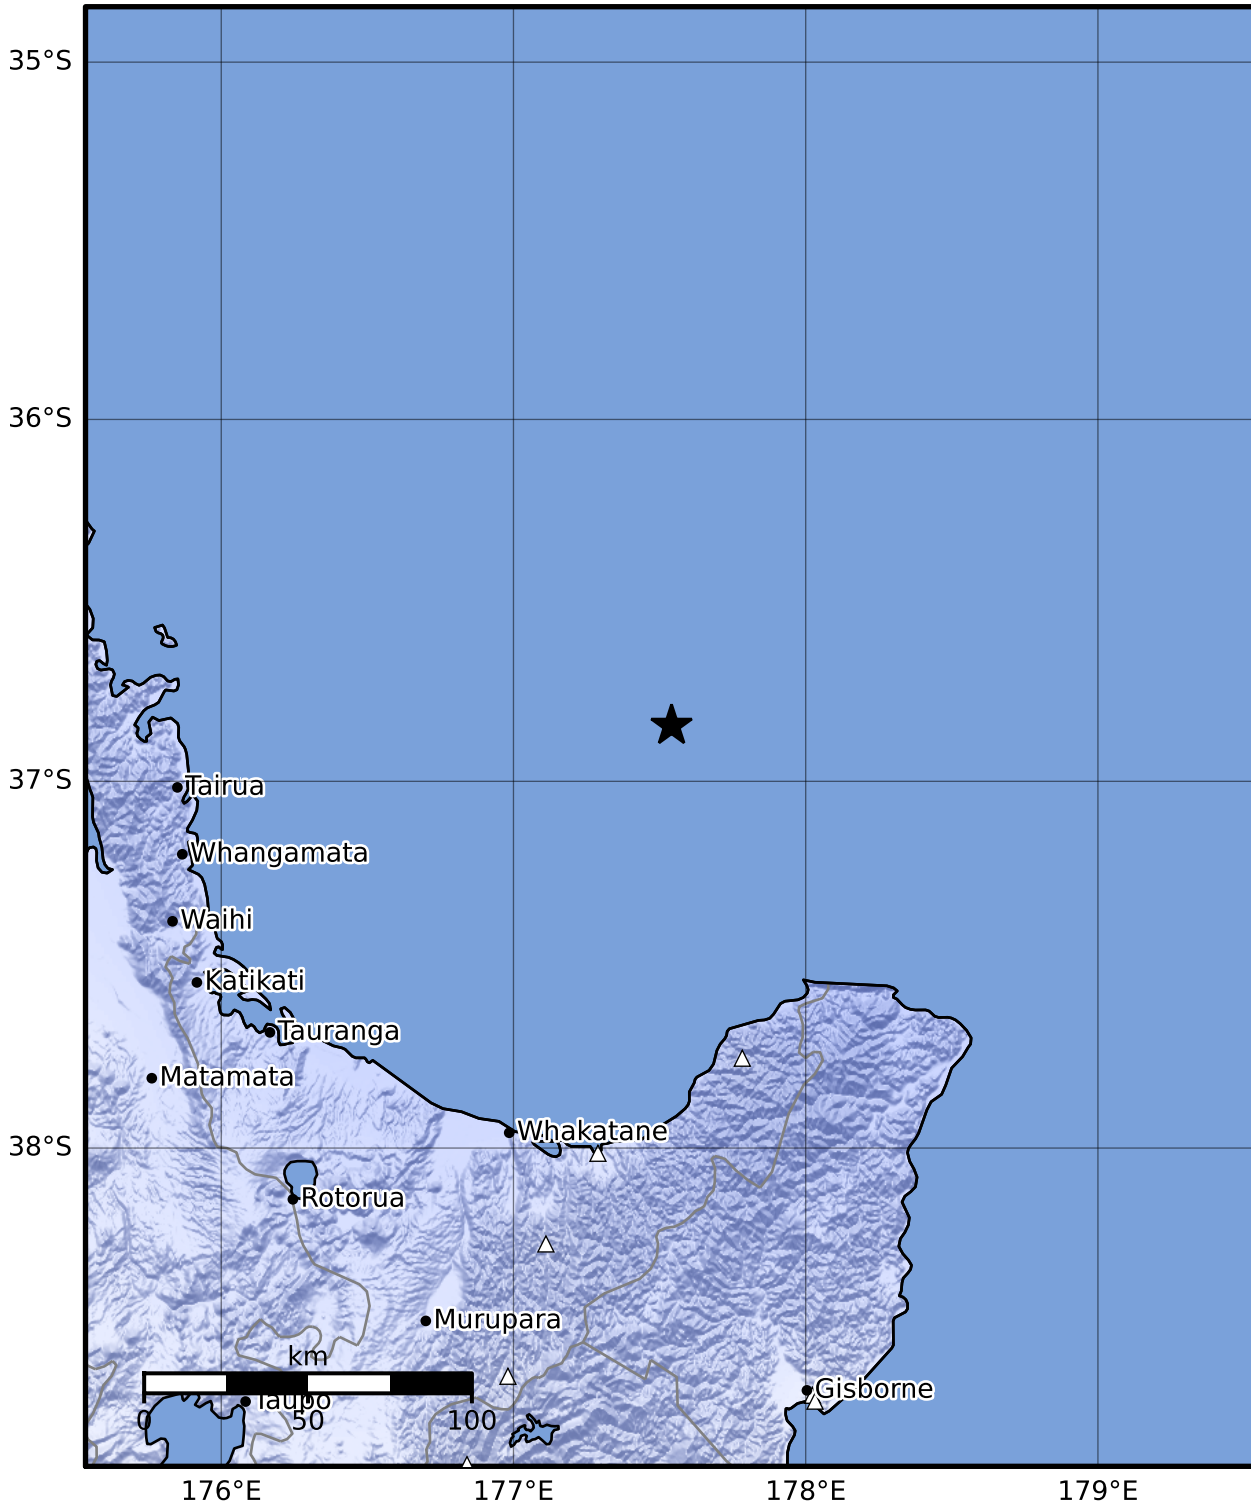

Macroseismic Intensity Map GNS Science

ShakeMap: Raukumara Plain

May 26, 2022 23:56:53 UTC M4.1 S36.85 E177.54 Depth: 150.2km ID:2022p394588

SHAKING	Not felt	Weak	Light	Moderate	Strong	Very strong	Severe	Violent	Extreme
DAMAGE	None	None	None	Very light	Light	Moderate	Moderate/heavy	Heavy	Very heavy
PGA(%g)	<0.0464	0.29	1.63	5.16	12.5	22.4	40.2	72.2	>129
PGV(cm/s)	<0.0215	0.125	1.04	4.31	14.5	26.4	48.3	88.4	>162
INTENSITY	I	II-III	IV	V	VI	VII	VIII	IX	X+

Scale based on Moratalla et al.(2021) and Worden et al.(2012) Version 6: Processed 2022-05-27T01:57:42Z

△ Seismic Instrument ○ Reported Intensity

★ Epicenter