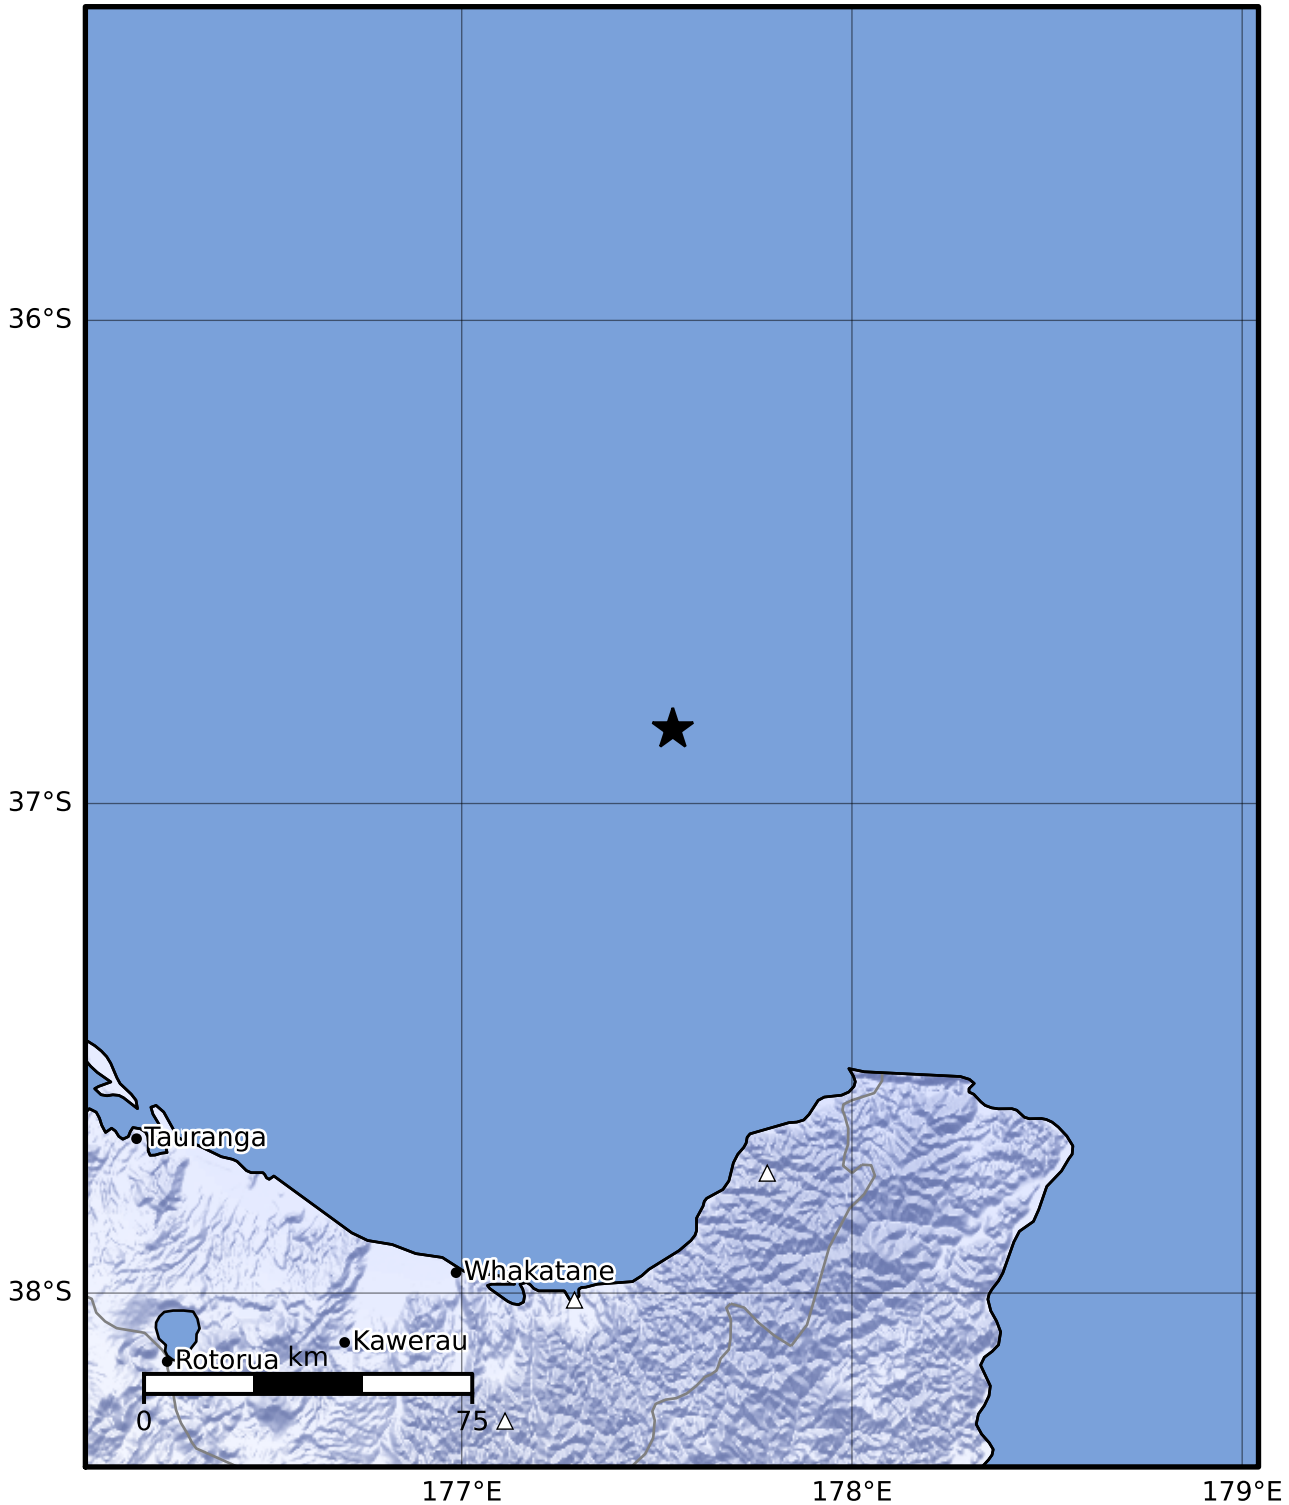

Macroseismic Intensity Map GNS Science

ShakeMap: Raukumara Plain

May 26, 2022 23:56:53 UTC M3.7 S36.85 E177.54 Depth: 150.2km ID:2022p394588

SHAKING	Not felt	Weak	Light	Moderate	Strong	Very strong	Severe	Violent	Extreme
DAMAGE	None	None	None	Very light	Light	Moderate	Moderate/heavy	Heavy	Very heavy
PGA(%g)	<0.0464	0.29	1.63	5.16	12.5	22.4	40.2	72.2	>129
PGV(cm/s)	<0.0215	0.125	1.04	4.31	14.5	26.4	48.3	88.4	>162
INTENSITY	I	II-III	IV	V	VI	VII	VIII	IX	X+

Scale based on Moratalla et al.(2021) and Worden et al.(2012) Version 10: Processed 2022-05-27T23:57:38Z

△ Seismic Instrument ○ Reported Intensity

★ Epicenter