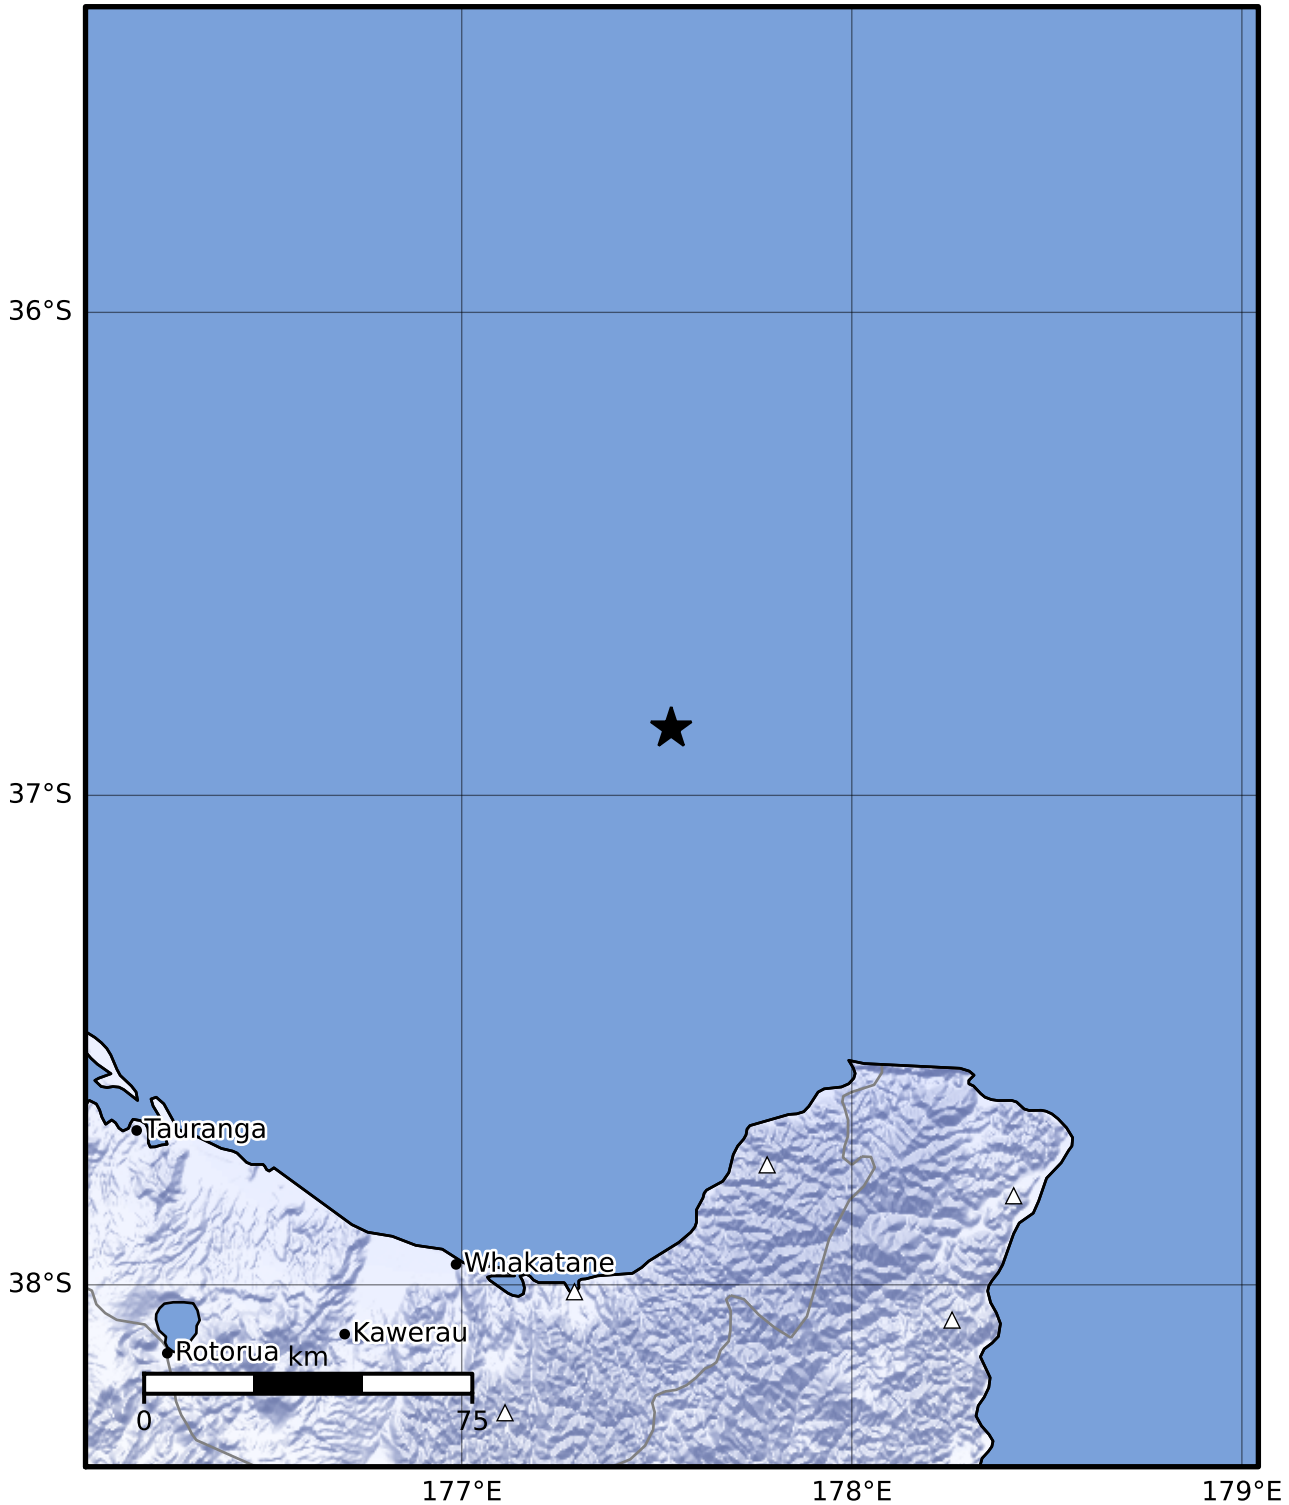

Macroseismic Intensity Map GNS Science

ShakeMap: Raukumara Plain

May 26, 2022 23:56:53 UTC M3.6 S36.86 E177.54 Depth: 149.0km ID:2022p394588

SHAKING	Not felt	Weak	Light	Moderate	Strong	Very strong	Severe	Violent	Extreme
DAMAGE	None	None	None	Very light	Light	Moderate	Moderate/heavy	Heavy	Very heavy
PGA(%g)	<0.0464	0.29	1.63	5.16	12.5	22.4	40.2	72.2	>129
PGV(cm/s)	<0.0215	0.125	1.04	4.31	14.5	26.4	48.3	88.4	>162
INTENSITY	I	II-III	IV	V	VI	VII	VIII	IX	X+

Scale based on Moratalla et al.(2021) and Worden et al.(2012) Version 13: Processed 2022-06-07T20:56:08Z

△ Seismic Instrument ○ Reported Intensity

★ Epicenter