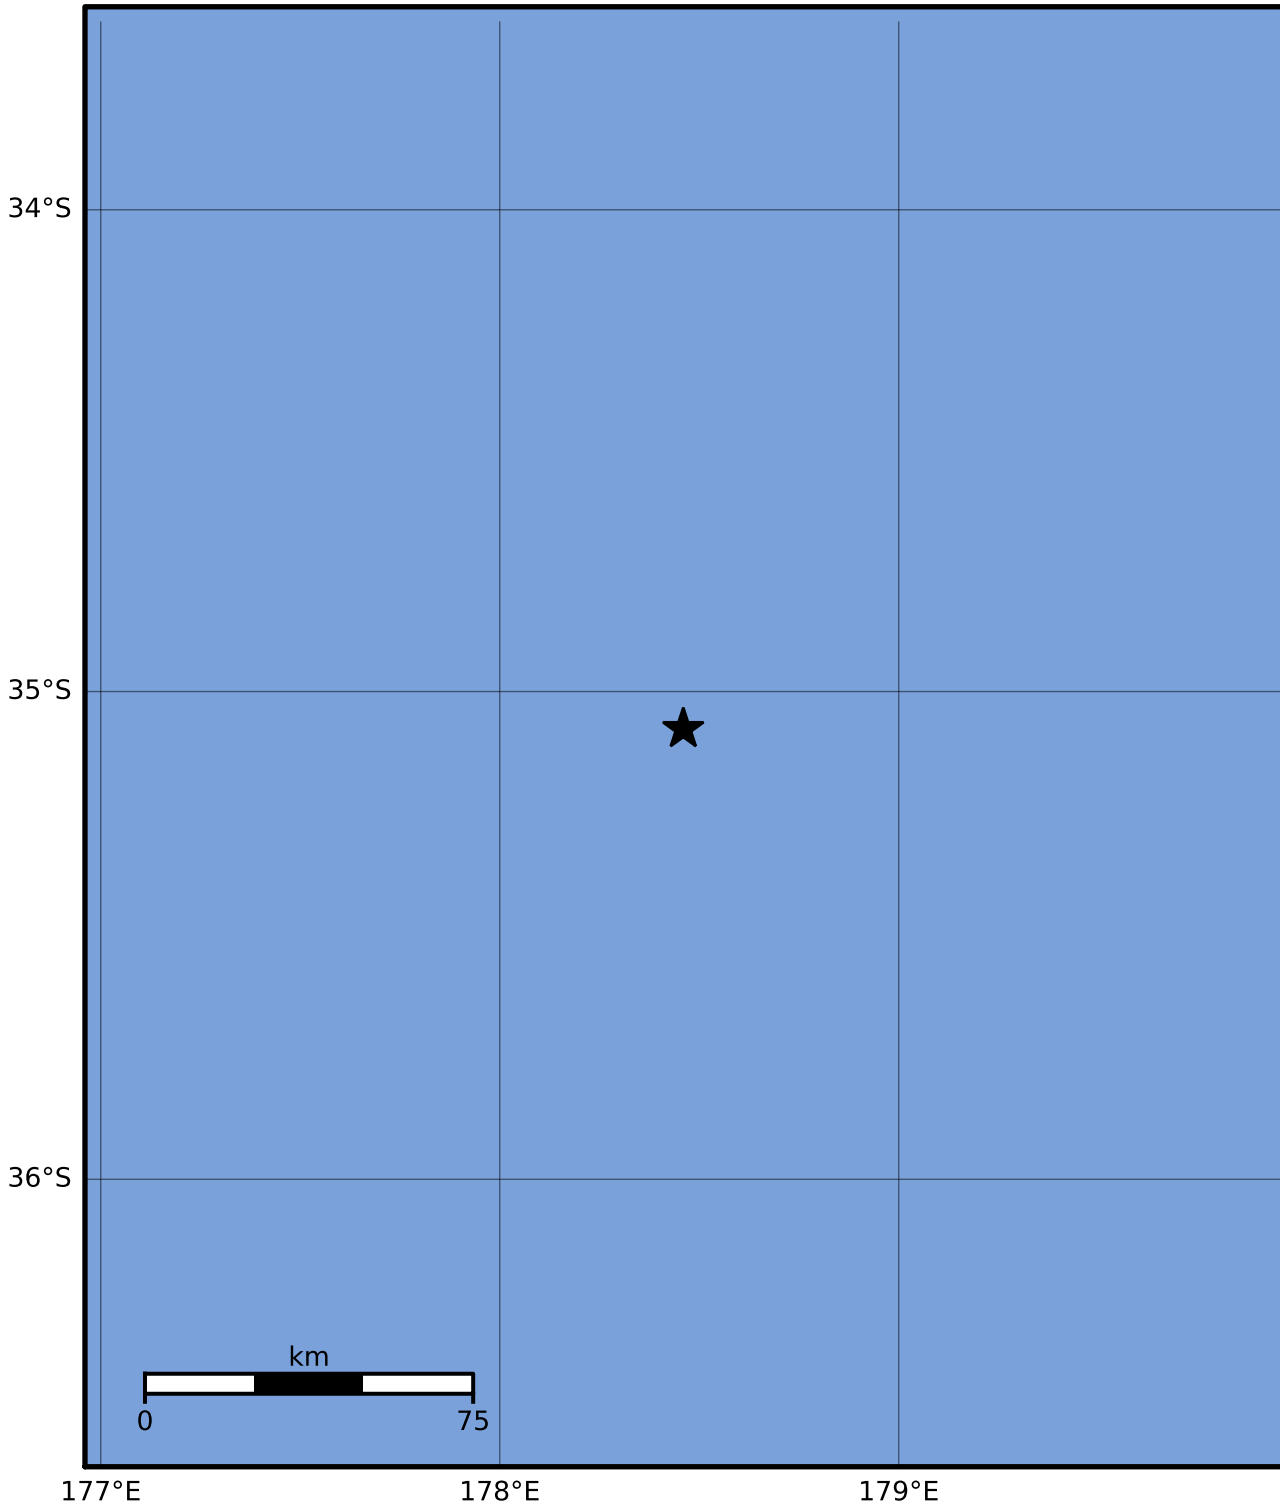

Macroseismic Intensity Map GNS Science

ShakeMap: Raukumara Plain

May 28, 2022 05:18:13 UTC M3.7 S35.08 E178.46 Depth: 239.5km ID:2022p397895

SHAKING	Not felt	Weak	Light	Moderate	Strong	Very strong	Severe	Violent	Extreme
DAMAGE	None	None	None	Very light	Light	Moderate	Moderate/heavy	Heavy	Very heavy
PGA(%g)	<0.0464	0.29	1.63	5.16	12.5	22.4	40.2	72.2	>129
PGV(cm/s)	<0.0215	0.125	1.04	4.31	14.5	26.4	48.3	88.4	>162
INTENSITY	I	II-III	IV	V	VI	VII	VIII	IX	X+

Scale based on Moratalla et al.(2021) and Worden et al.(2012) Version 4: Processed 2022-05-28T05:48:47Z
 Δ Seismic Instrument ○ Reported Intensity ★ Epicenter