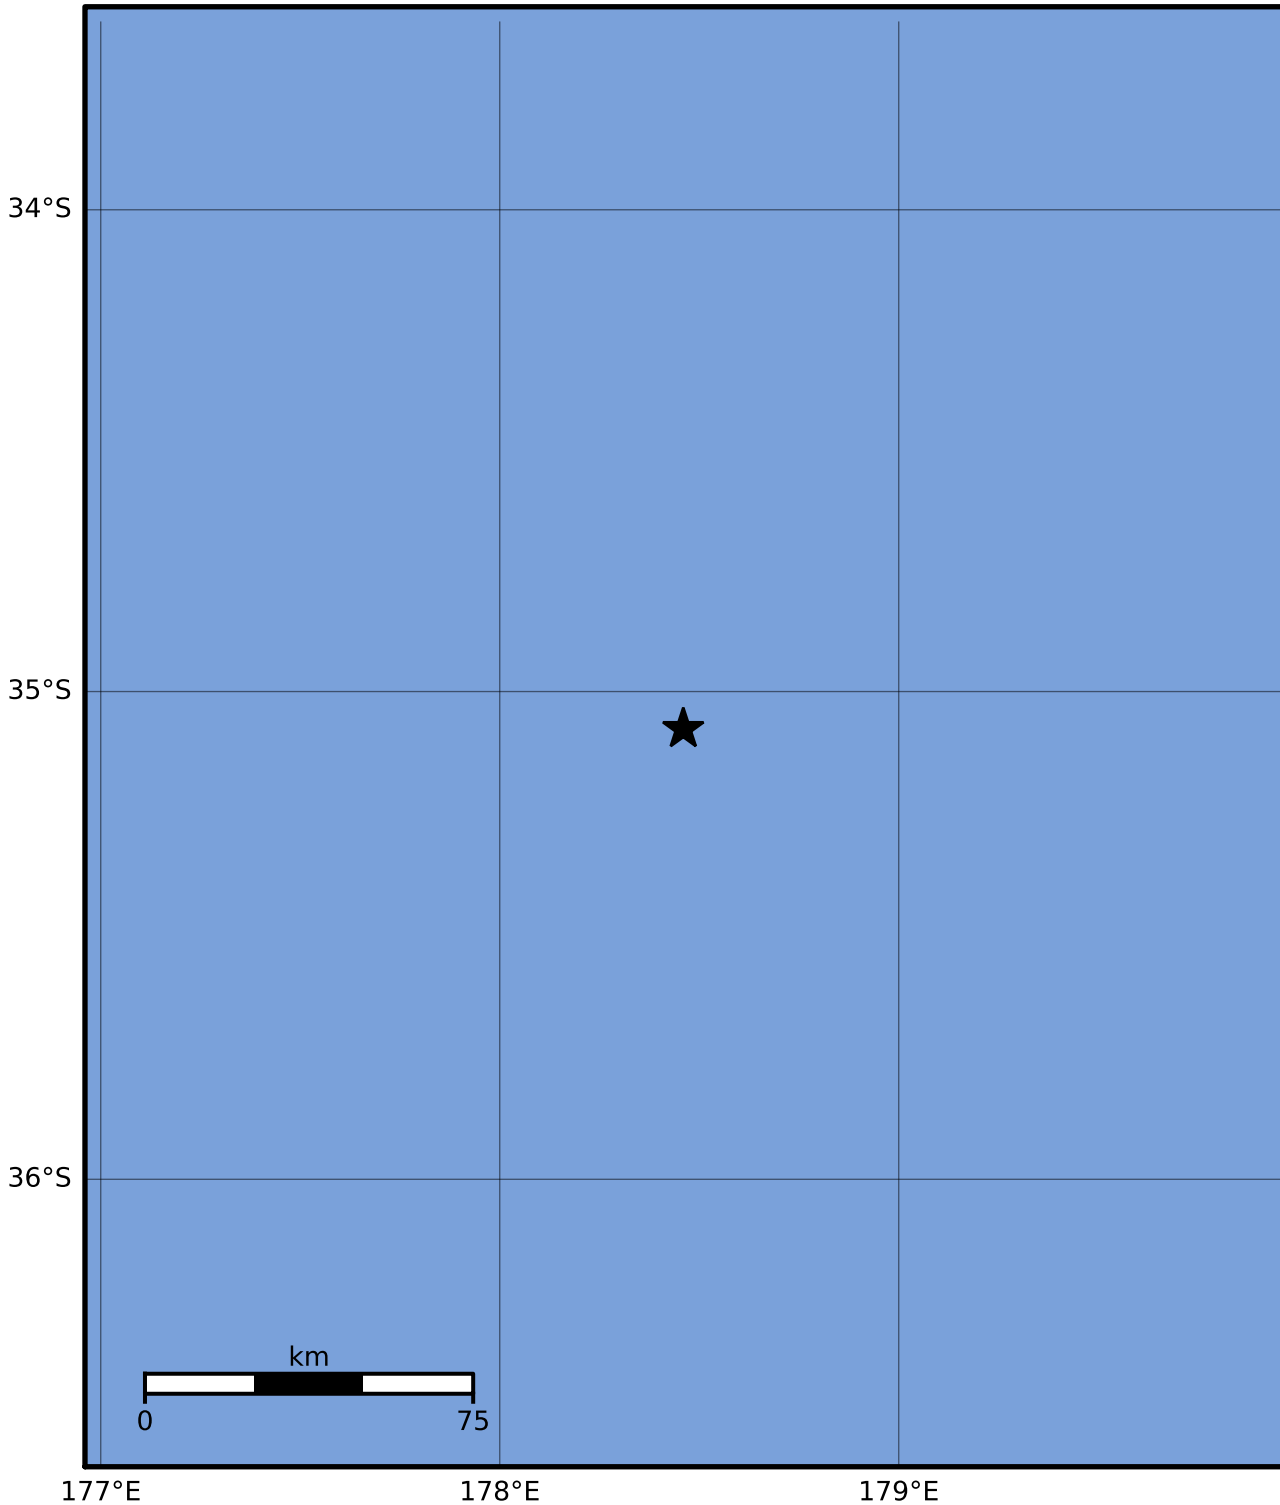

Macroseismic Intensity Map GNS Science

ShakeMap: Raukumara Plain

May 28, 2022 05:18:13 UTC M3.7 S35.08 E178.46 Depth: 239.5km ID:2022p397895

SHAKING	Not felt	Weak	Light	Moderate	Strong	Very strong	Severe	Violent	Extreme
DAMAGE	None	None	None	Very light	Light	Moderate	Moderate/heavy	Heavy	Very heavy
PGA(%g)	<0.0464	0.29	1.63	5.16	12.5	22.4	40.2	72.2	>129
PGV(cm/s)	<0.0215	0.125	1.04	4.31	14.5	26.4	48.3	88.4	>162
INTENSITY	I	II-III	IV	V	VI	VII	VIII	IX	X+

Scale based on Moratalla et al.(2021) and Worden et al.(2012) Version 5: Processed 2022-05-28T06:18:46Z
 Δ Seismic Instrument ○ Reported Intensity ★ Epicenter