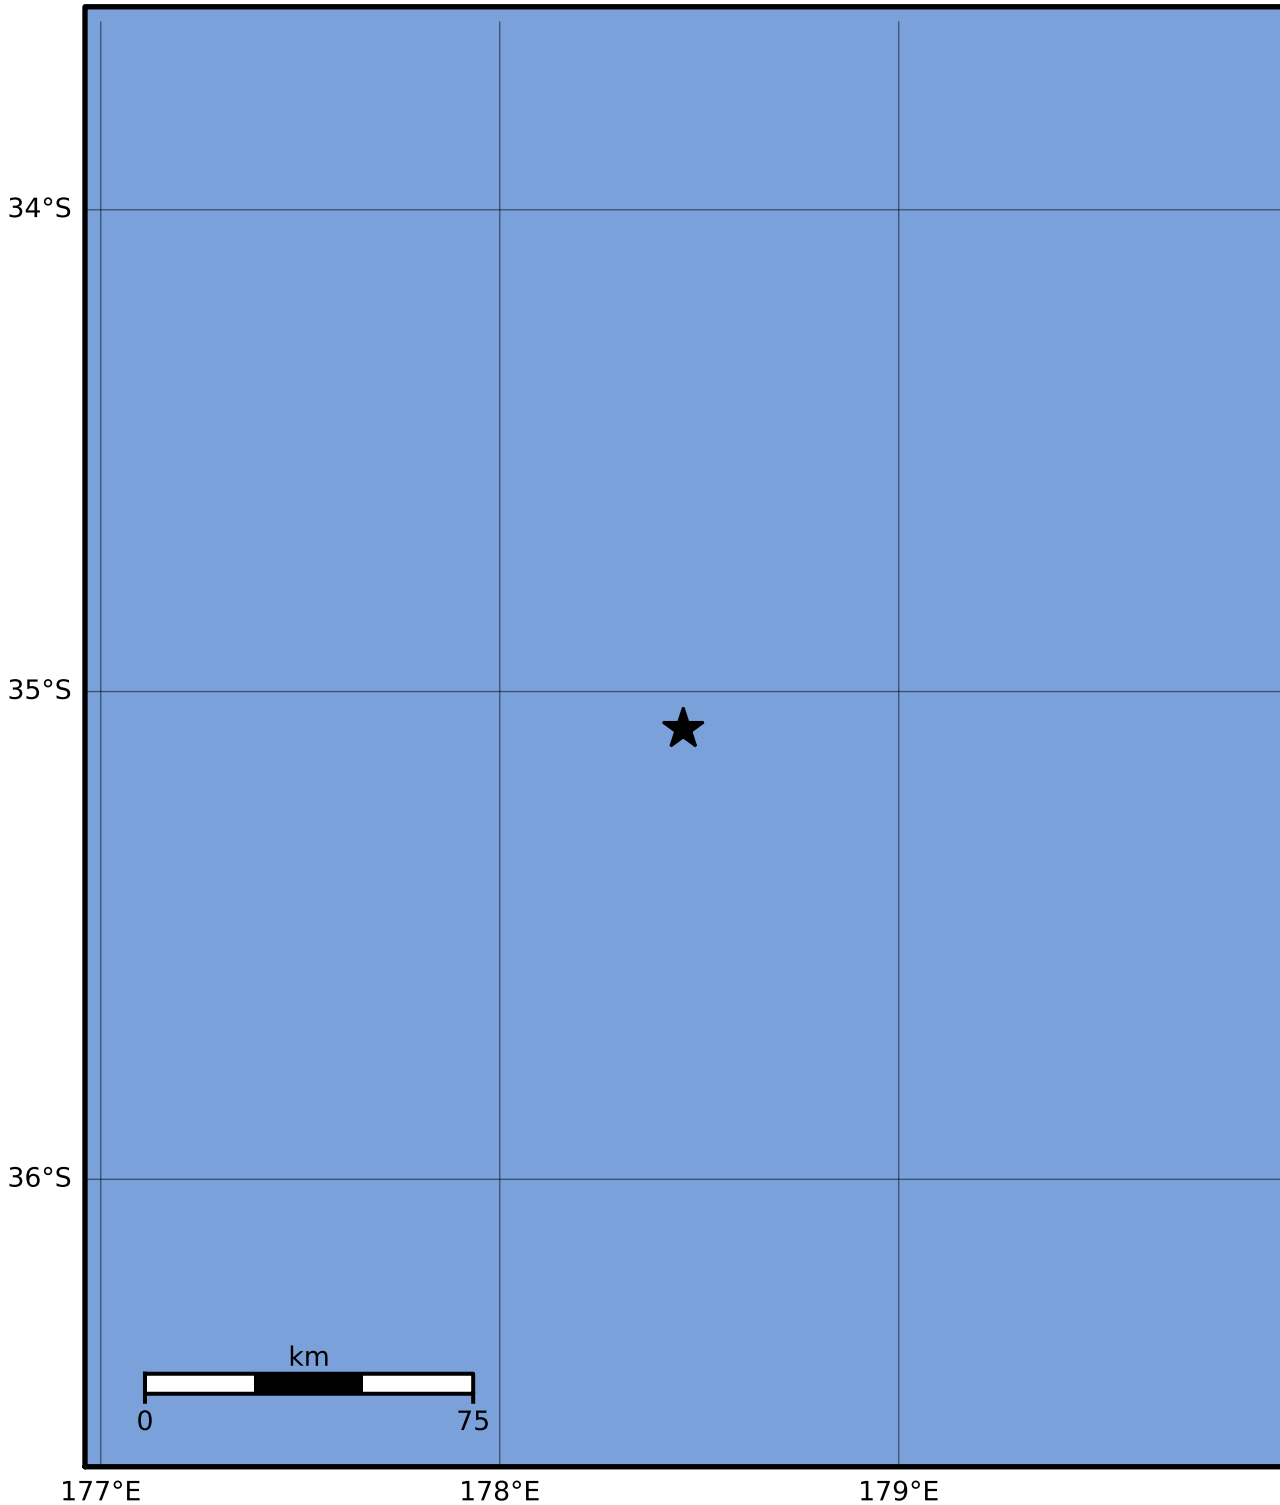

Macroseismic Intensity Map GNS Science

ShakeMap: Raukumara Plain

May 28, 2022 05:18:13 UTC M3.7 S35.08 E178.46 Depth: 239.5km ID:2022p397895

SHAKING	Not felt	Weak	Light	Moderate	Strong	Very strong	Severe	Violent	Extreme
DAMAGE	None	None	None	Very light	Light	Moderate	Moderate/heavy	Heavy	Very heavy
PGA(%g)	<0.0464	0.29	1.63	5.16	12.5	22.4	40.2	72.2	>129
PGV(cm/s)	<0.0215	0.125	1.04	4.31	14.5	26.4	48.3	88.4	>162
INTENSITY	I	II-III	IV	V	VI	VII	VIII	IX	X+

Scale based on Moratalla et al.(2021) and Worden et al.(2012) Version 6: Processed 2022-05-28T07:18:47Z
 Δ Seismic Instrument ○ Reported Intensity ★ Epicenter