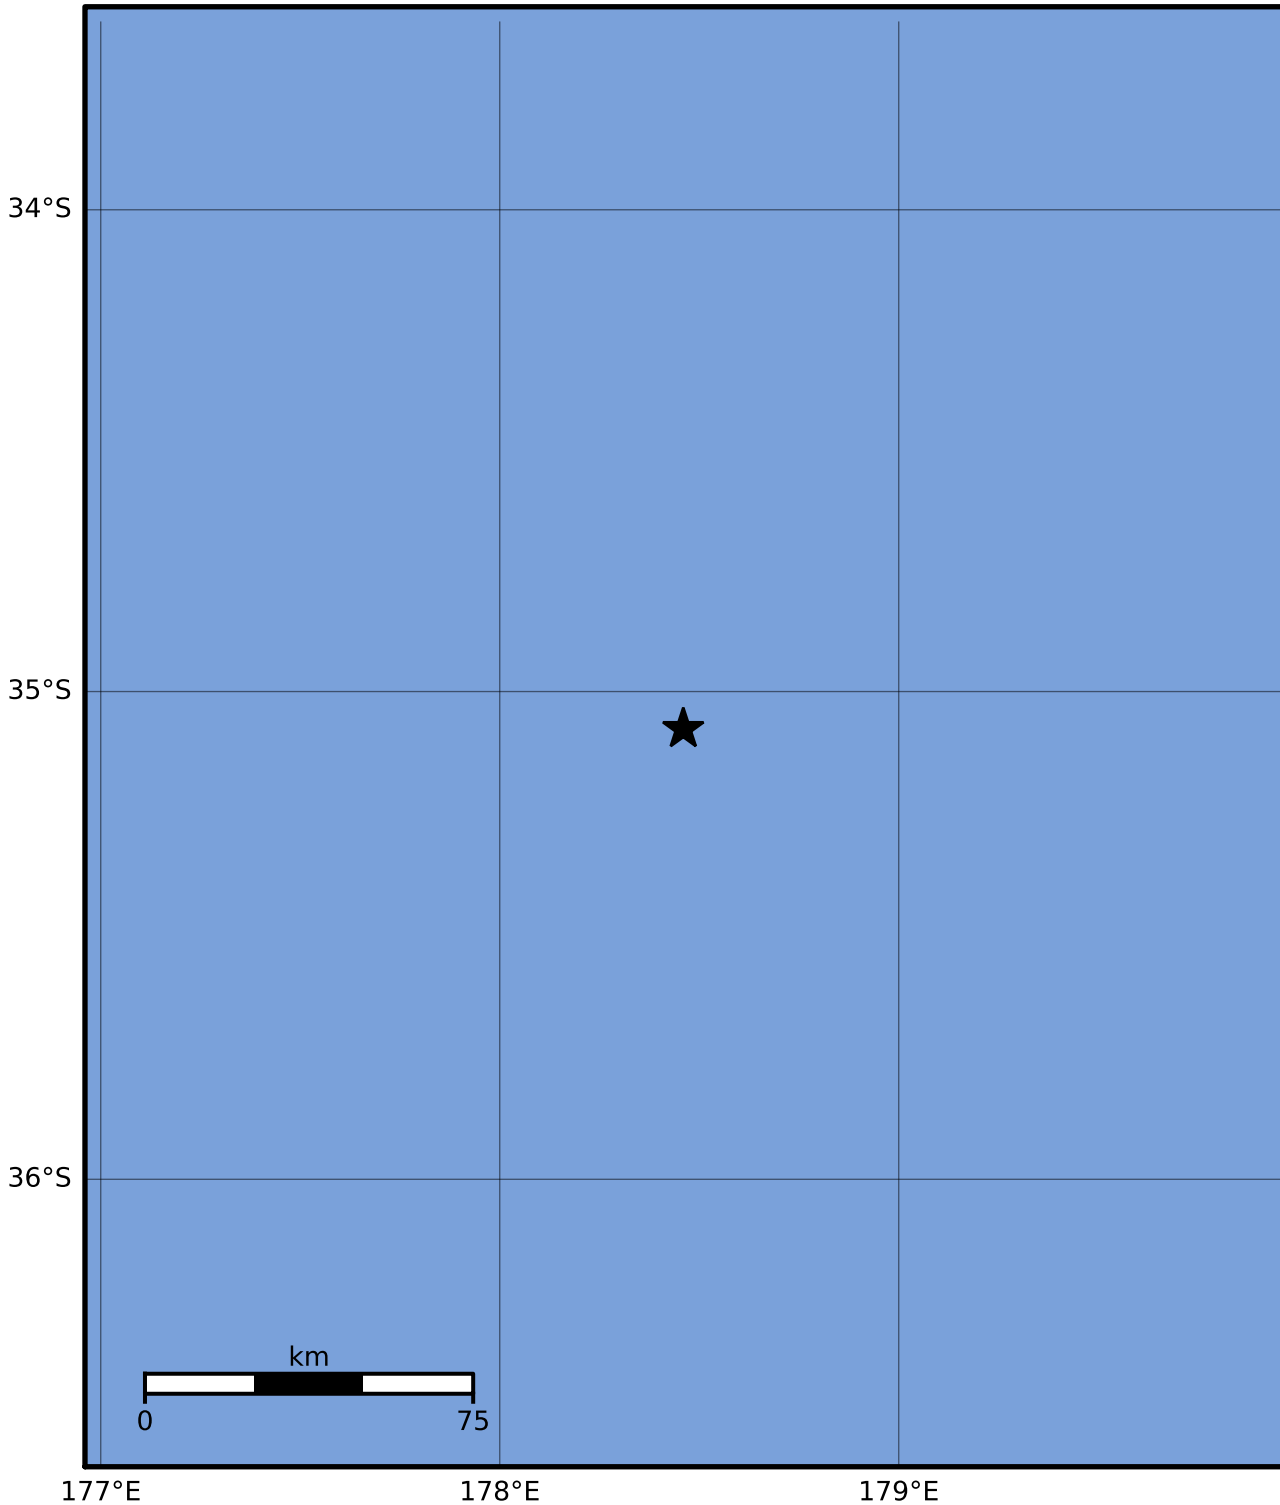

Macroseismic Intensity Map GNS Science

ShakeMap: Raukumara Plain

May 28, 2022 05:18:13 UTC M3.7 S35.08 E178.46 Depth: 239.5km ID:2022p397895

SHAKING	Not felt	Weak	Light	Moderate	Strong	Very strong	Severe	Violent	Extreme
DAMAGE	None	None	None	Very light	Light	Moderate	Moderate/heavy	Heavy	Very heavy
PGA(%g)	<0.0464	0.29	1.63	5.16	12.5	22.4	40.2	72.2	>129
PGV(cm/s)	<0.0215	0.125	1.04	4.31	14.5	26.4	48.3	88.4	>162
INTENSITY	I	II-III	IV	V	VI	VII	VIII	IX	X+

Scale based on Moratalla et al.(2021) and Worden et al.(2012) Version 7: Processed 2022-05-28T08:18:46Z
 Δ Seismic Instrument ○ Reported Intensity ★ Epicenter