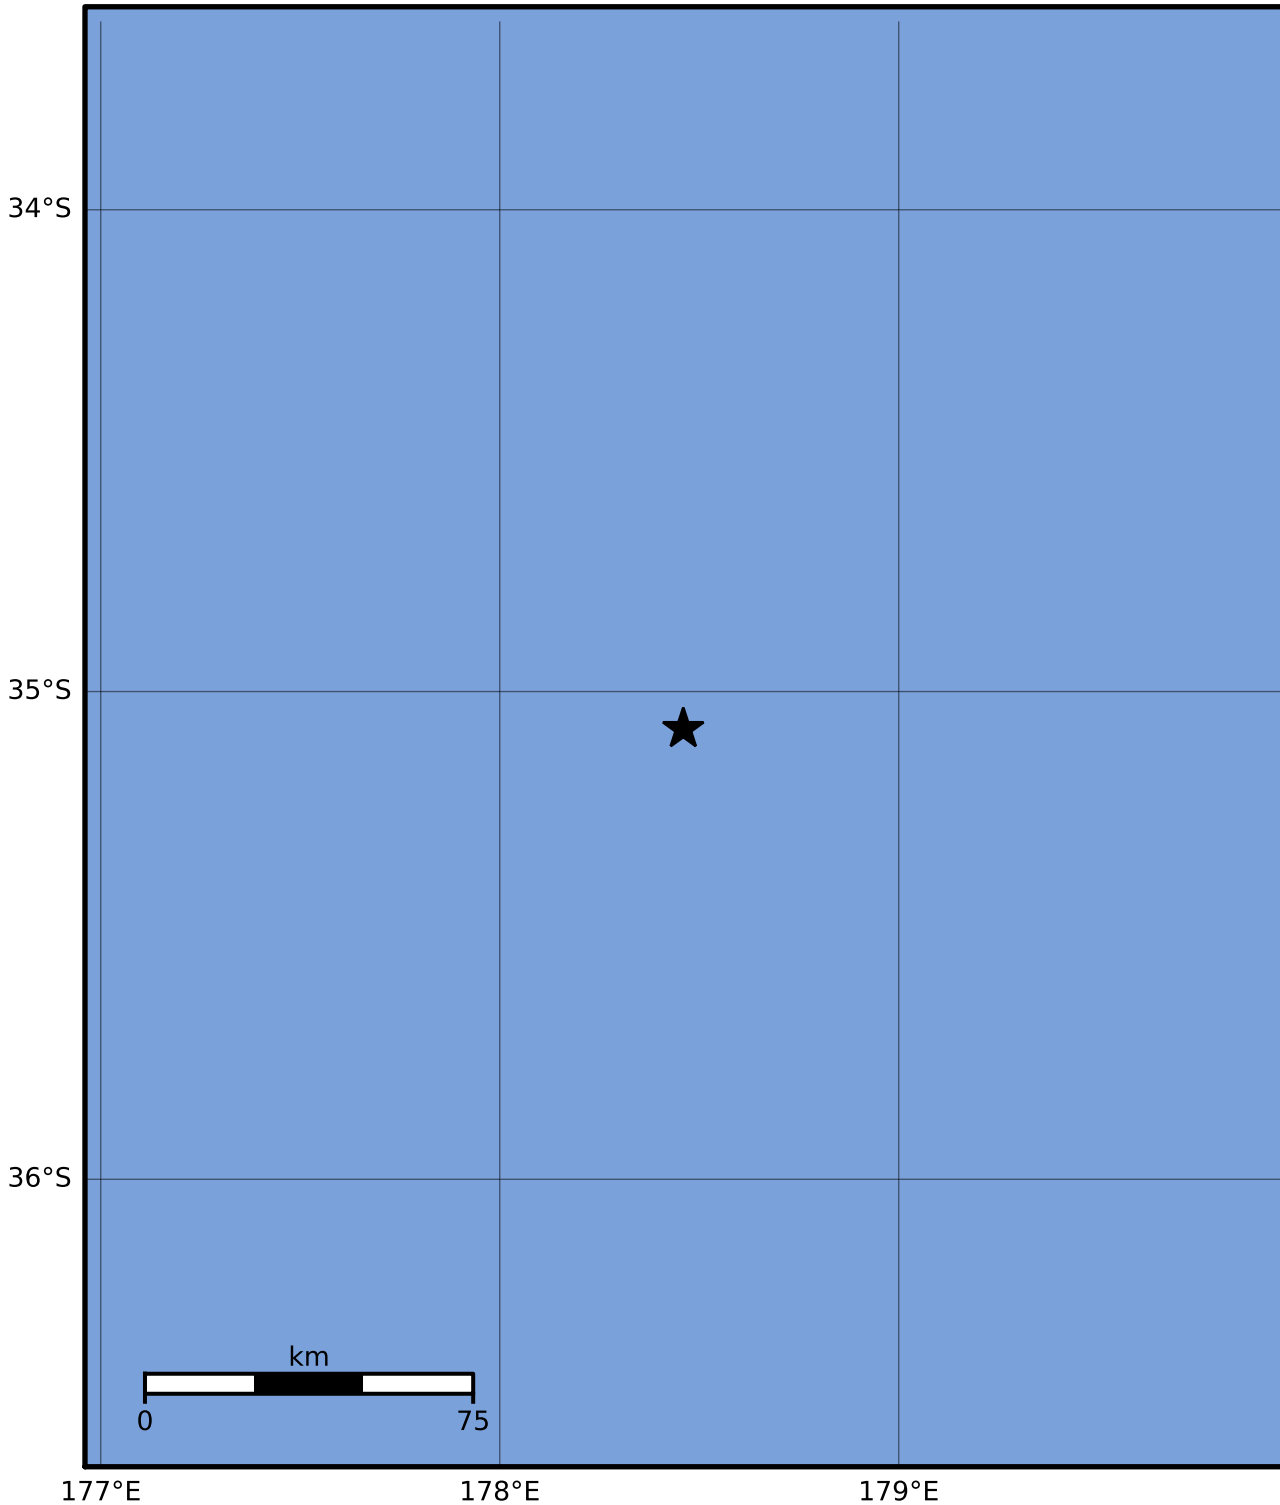

Macroseismic Intensity Map GNS Science

ShakeMap: Raukumara Plain

May 28, 2022 05:18:13 UTC M3.7 S35.08 E178.46 Depth: 239.5km ID:2022p397895

SHAKING	Not felt	Weak	Light	Moderate	Strong	Very strong	Severe	Violent	Extreme
DAMAGE	None	None	None	Very light	Light	Moderate	Moderate/heavy	Heavy	Very heavy
PGA(%g)	<0.0464	0.29	1.63	5.16	12.5	22.4	40.2	72.2	>129
PGV(cm/s)	<0.0215	0.125	1.04	4.31	14.5	26.4	48.3	88.4	>162
INTENSITY	I	II-III	IV	V	VI	VII	VIII	IX	X+

Scale based on Moratalla et al.(2021) and Worden et al.(2012) Version 9: Processed 2022-05-29T05:18:48Z

△ Seismic Instrument ○ Reported Intensity ★ Epicenter