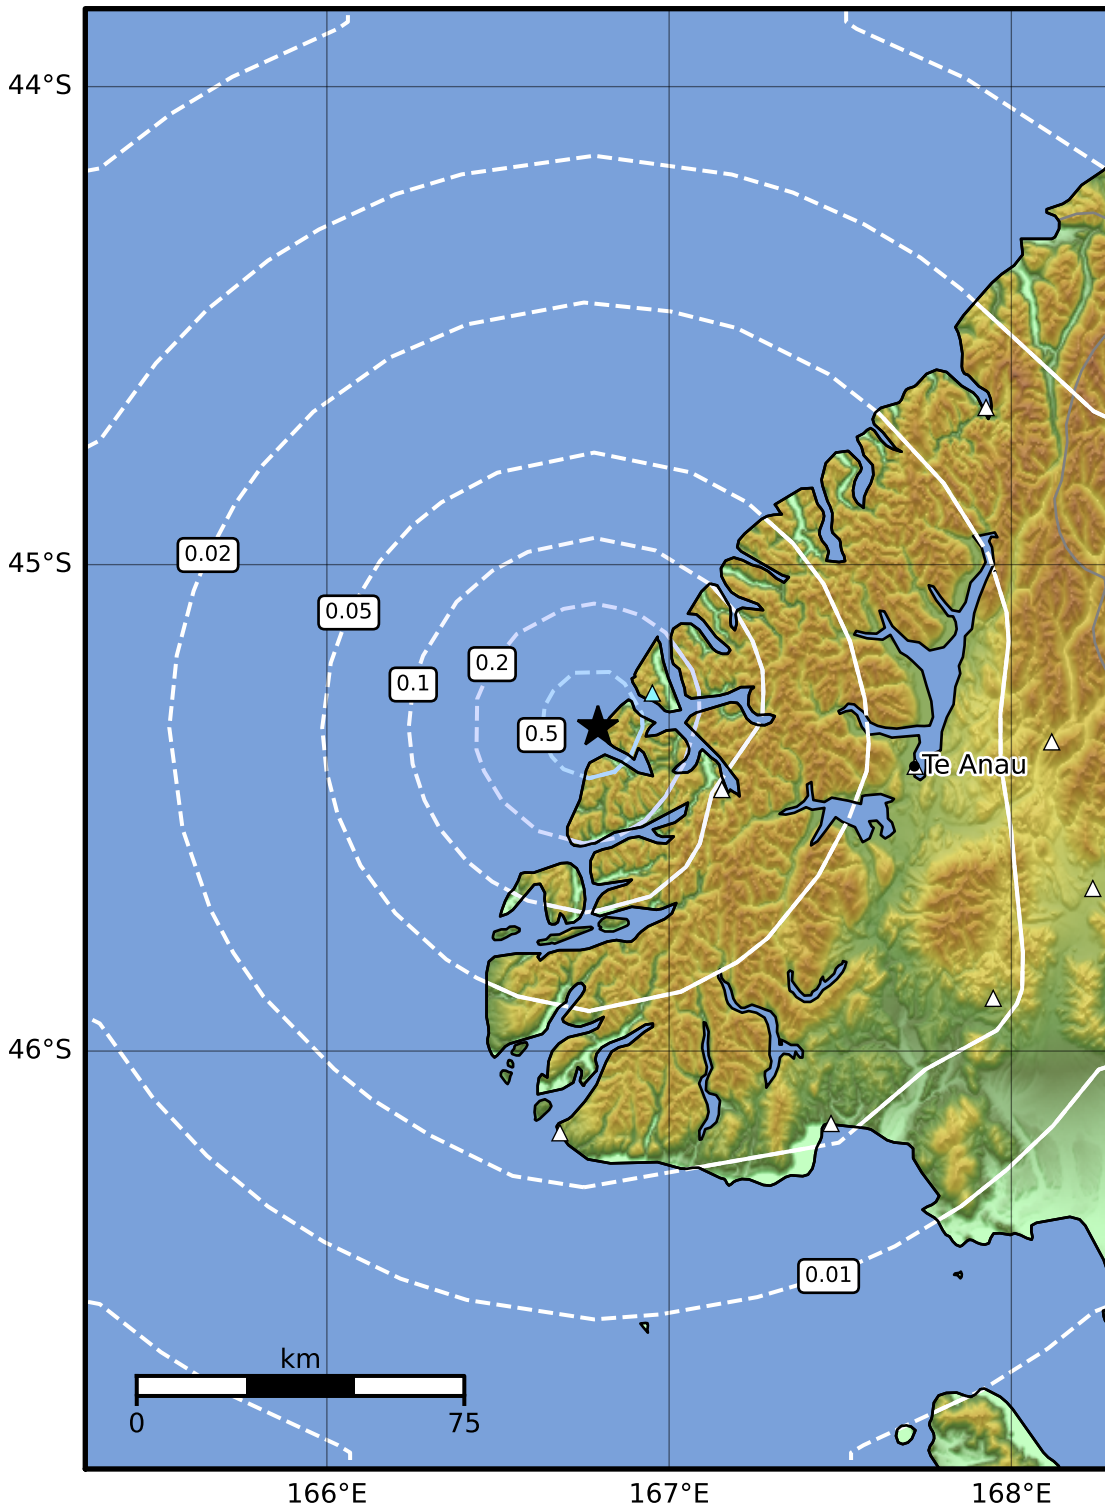

0.3 Second Peak Spectral Acceleration Map GNS Science
 ShakeMap: Fiordland

May 28, 2022 14:20:16 UTC M3.6 S45.34 E166.79 Depth: 12.9km ID:2022p398911

SA(0.3) (%g)	0.1	0.2	0.5	1	2	5	10	20	50	100	200
---------------------	------------	------------	------------	----------	----------	----------	-----------	-----------	-----------	------------	------------

Scale based on Moratalla et al.(2021) and Worden et al.(2012) Version 10: Processed 2022-06-13T21:40:21Z

△ Seismic Instrument ○ Reported Intensity ★ Epicenter