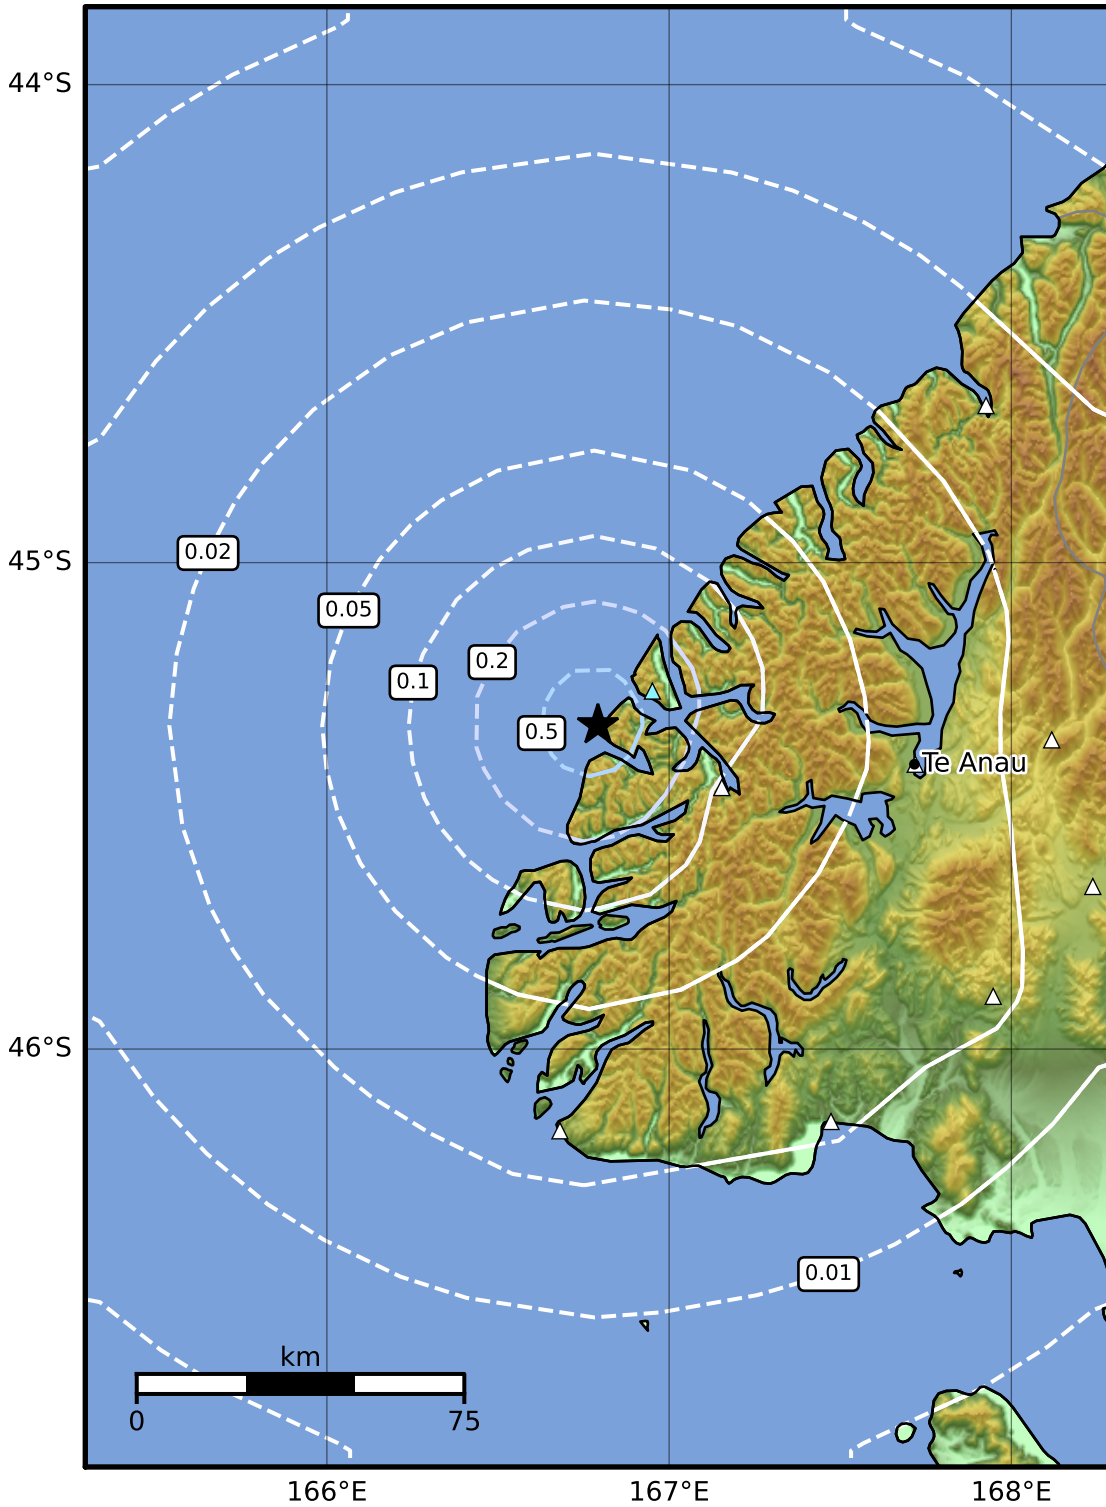

0.3 Second Peak Spectral Acceleration Map GNS Science
 ShakeMap: Fiordland

May 28, 2022 14:20:16 UTC M3.6 S45.34 E166.79 Depth: 12.9km ID:2022p398911

SA(0.3) (%g)	0.1	0.2	0.5	1	2	5	10	20	50	100	200
---------------------	------------	------------	------------	----------	----------	----------	-----------	-----------	-----------	------------	------------

Scale based on Moratalla et al.(2021) and Worden et al.(2012) Version 11: Processed 2022-06-13T21:46:07Z

△ Seismic Instrument ○ Reported Intensity ★ Epicenter