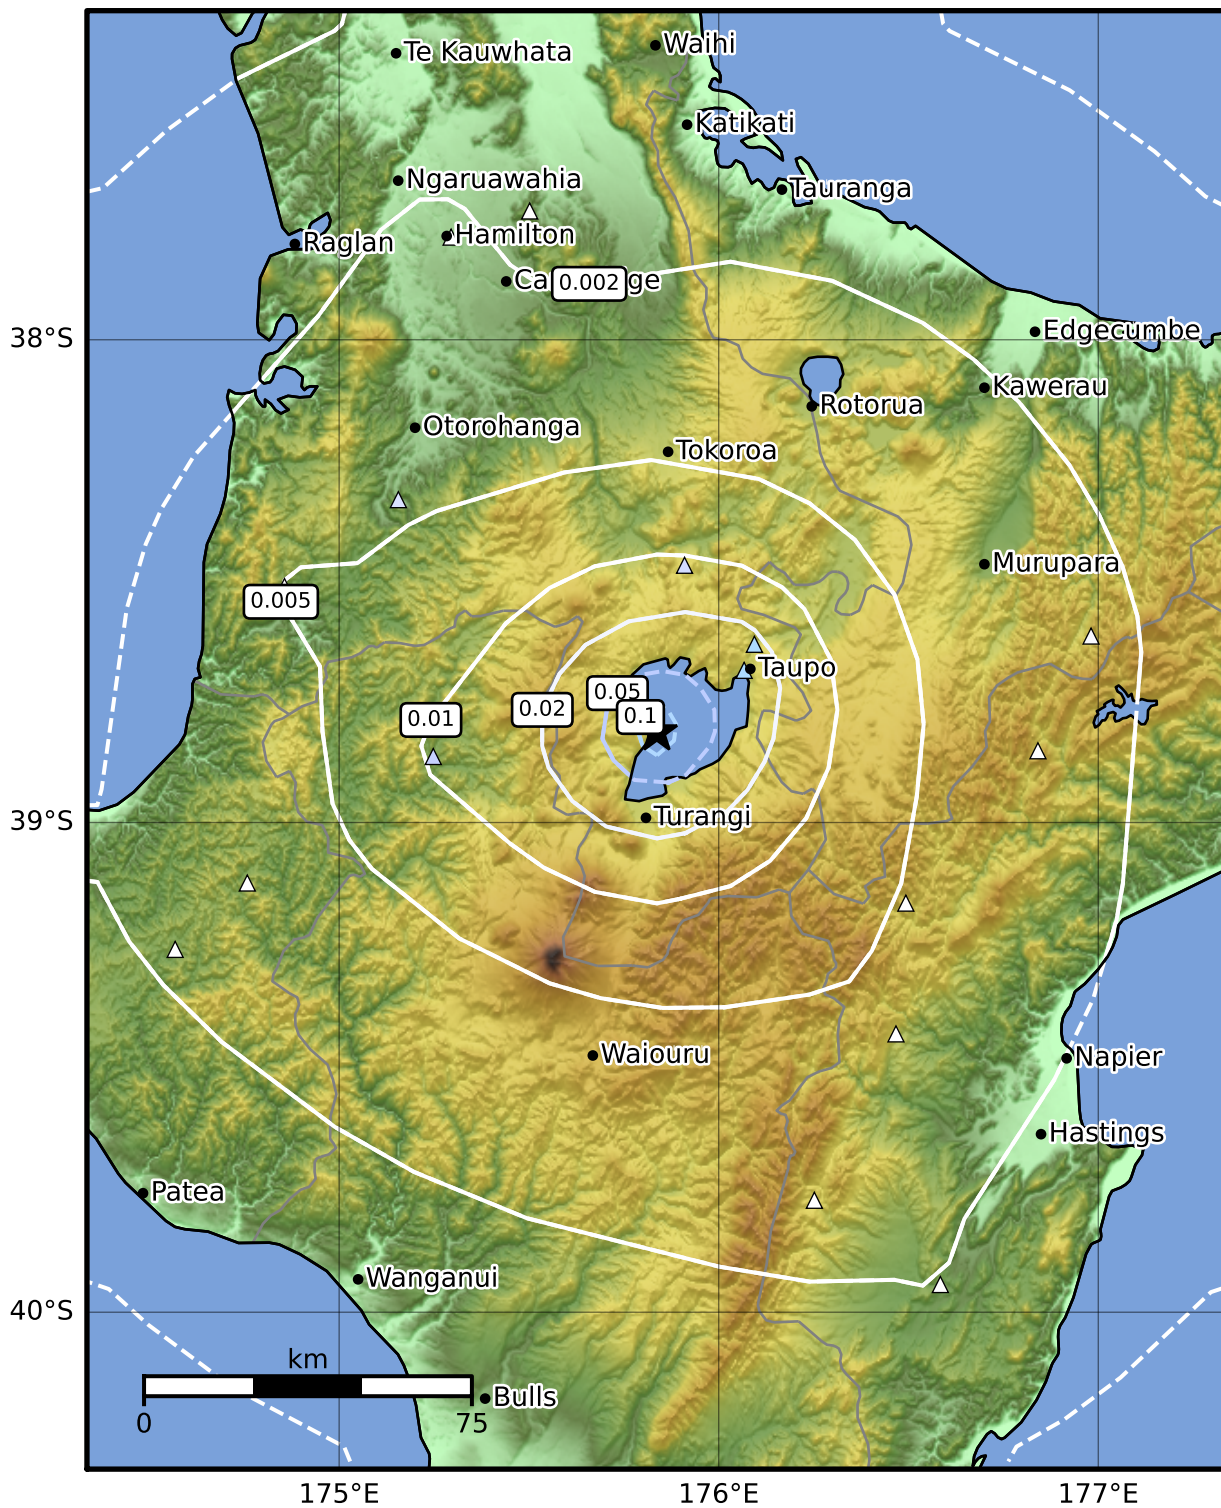

1.0 Second Peak Spectral Acceleration Map GNS Science

ShakeMap: Taupo

May 29, 2022 18:13:49 UTC M3.3 S38.81 E175.84 Depth: 5.0km ID:2022p402052

SA(1.0) (%g)	0.1	0.2	0.5	1	2	5	10	20	50	100	200
---------------------	------------	------------	------------	----------	----------	----------	-----------	-----------	-----------	------------	------------

Scale based on Moratalla et al.(2021) and Worden et al.(2012) Version 2: Processed 2022-05-29T18:56:59Z

△ Seismic Instrument ○ Reported Intensity ★ Epicenter