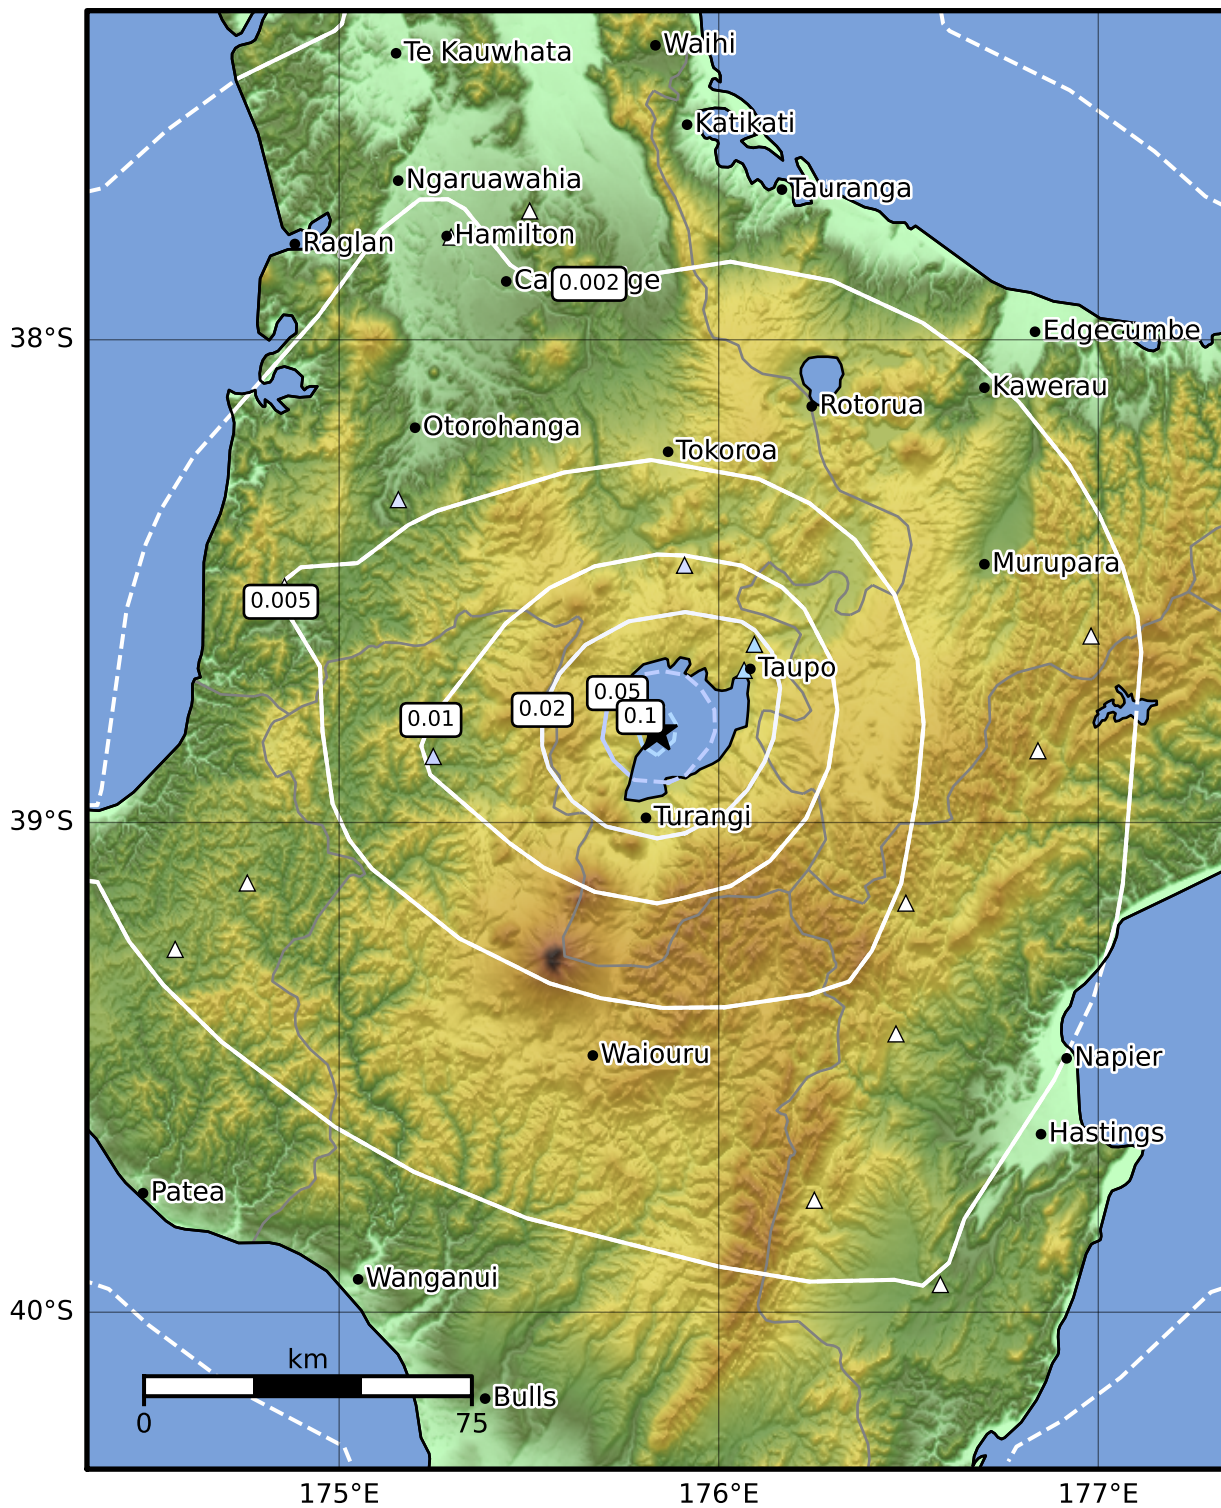

1.0 Second Peak Spectral Acceleration Map GNS Science

ShakeMap: Taupo

May 29, 2022 18:13:49 UTC M3.3 S38.81 E175.84 Depth: 5.0km ID:2022p402052

SA(1.0) (%g)	0.1	0.2	0.5	1	2	5	10	20	50	100	200
--------------	-----	-----	-----	---	---	---	----	----	----	-----	-----

Scale based on Moratalla et al.(2021) and Worden et al.(2012) Version 3: Processed 2022-05-29T19:03:02Z

△ Seismic Instrument ○ Reported Intensity ★ Epicenter