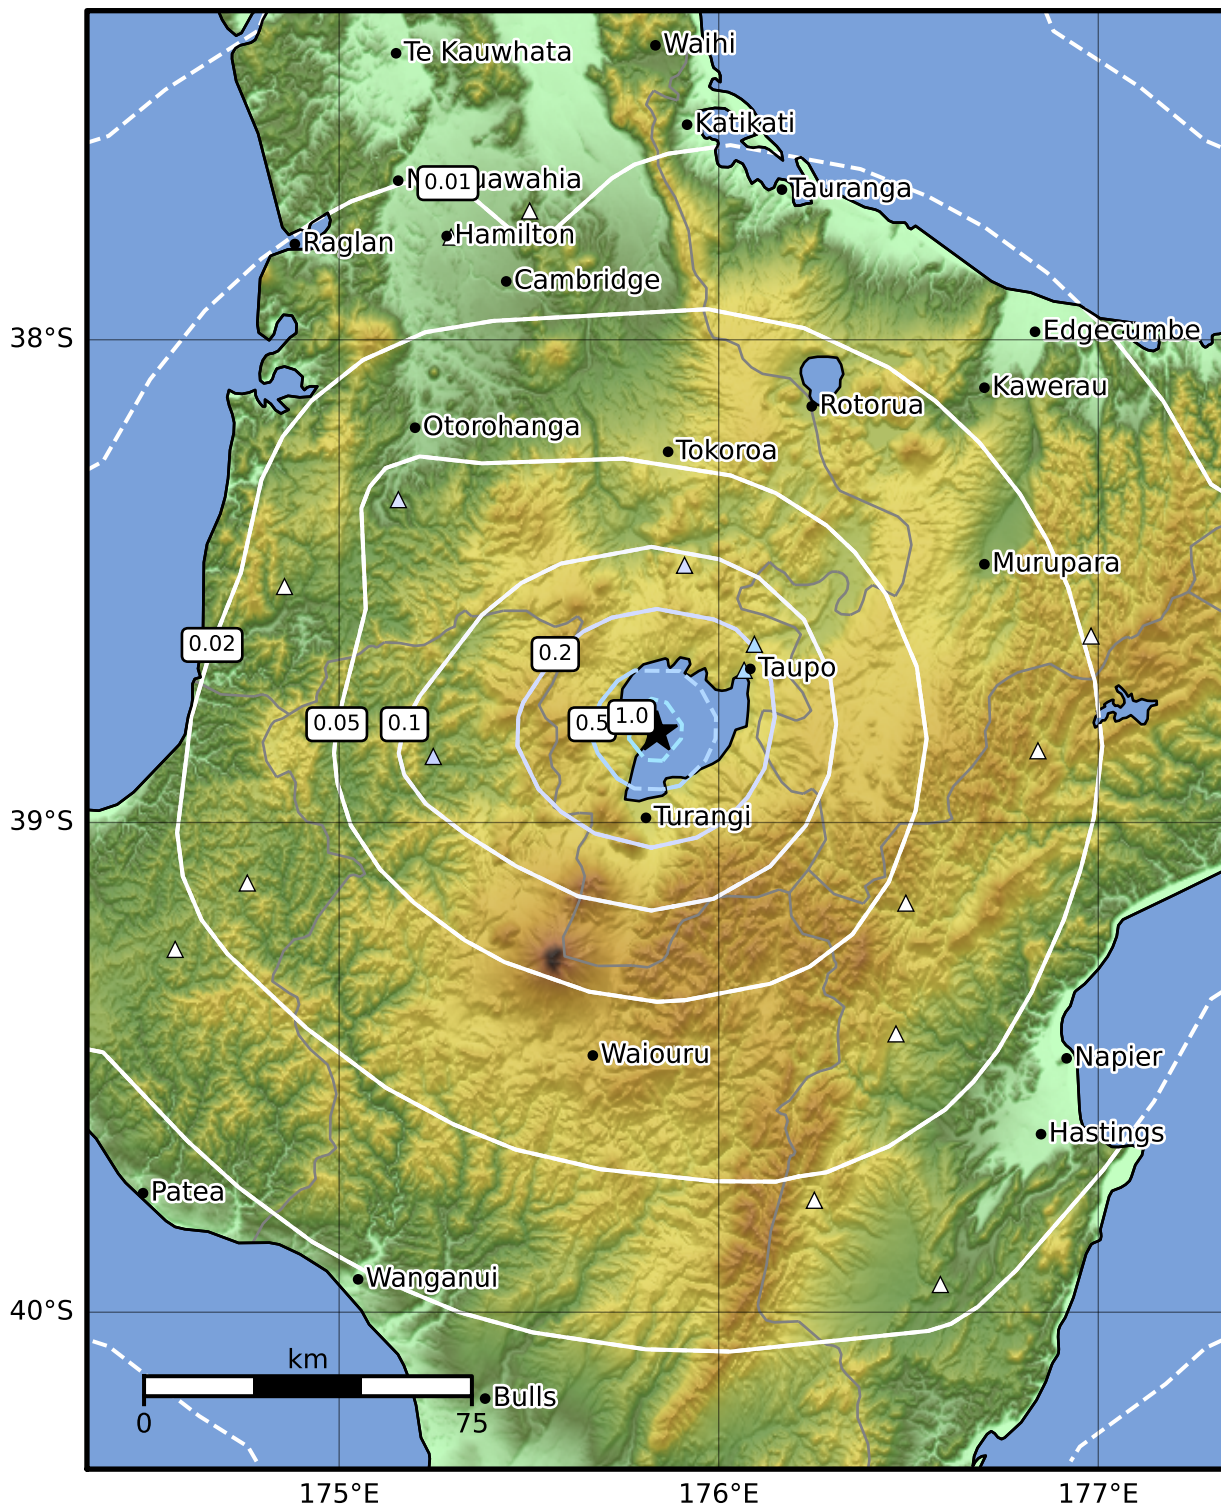

0.3 Second Peak Spectral Acceleration Map GNS Science

ShakeMap: Taupo

May 29, 2022 18:13:49 UTC M3.3 S38.81 E175.84 Depth: 5.0km ID:2022p402052

SA(0.3) (%g)	0.1	0.2	0.5	1	2	5	10	20	50	100	200
---------------------	------------	------------	------------	----------	----------	----------	-----------	-----------	-----------	------------	------------

Scale based on Moratalla et al.(2021) and Worden et al.(2012) Version 4: Processed 2022-05-29T19:14:35Z

△ Seismic Instrument ○ Reported Intensity ★ Epicenter