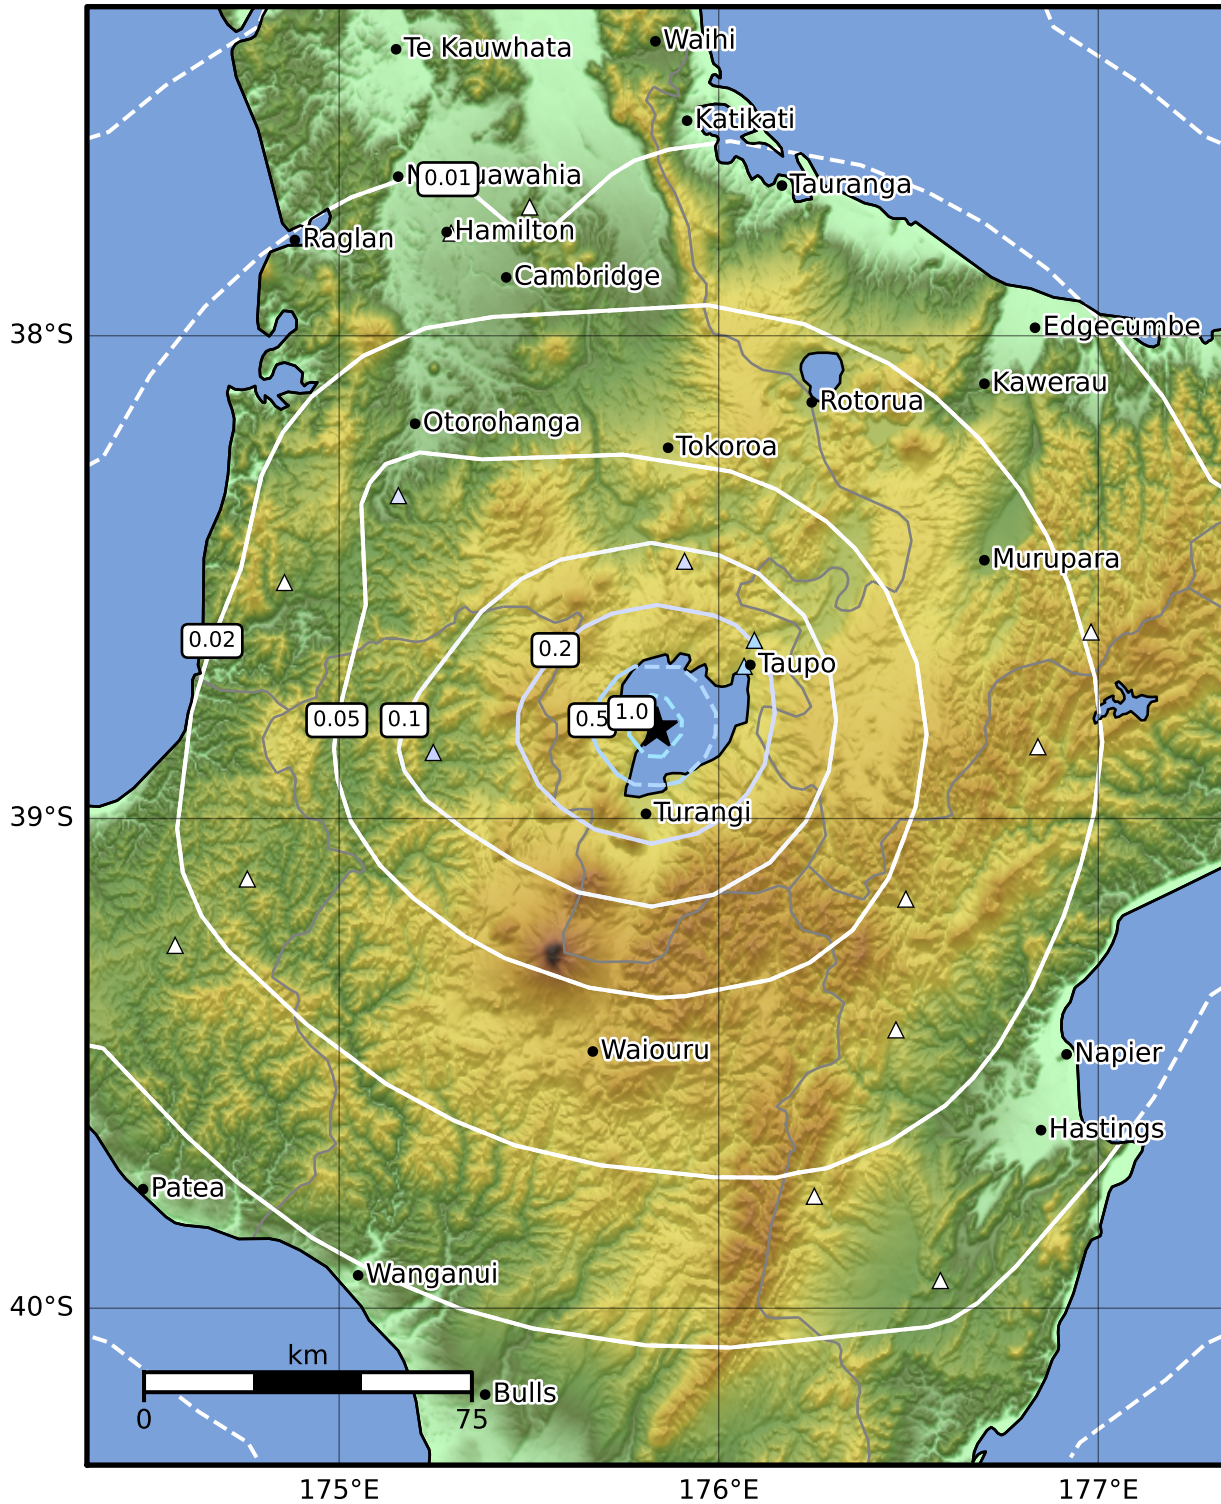

0.3 Second Peak Spectral Acceleration Map GNS Science

ShakeMap: Taupo

May 29, 2022 18:13:49 UTC M3.3 S38.81 E175.84 Depth: 5.0km ID:2022p402052

<b>SA(0.3) (%g)</b>	<b>0.1</b>	<b>0.2</b>	<b>0.5</b>	<b>1</b>	<b>2</b>	<b>5</b>	<b>10</b>	<b>20</b>	<b>50</b>	<b>100</b>	<b>200</b>
---------------------	------------	------------	------------	----------	----------	----------	-----------	-----------	-----------	------------	------------

Scale based on Moratalla et al.(2021) and Worden et al.(2012) Version 5: Processed 2022-05-29T20:14:34Z

△ Seismic Instrument ○ Reported Intensity ★ Epicenter