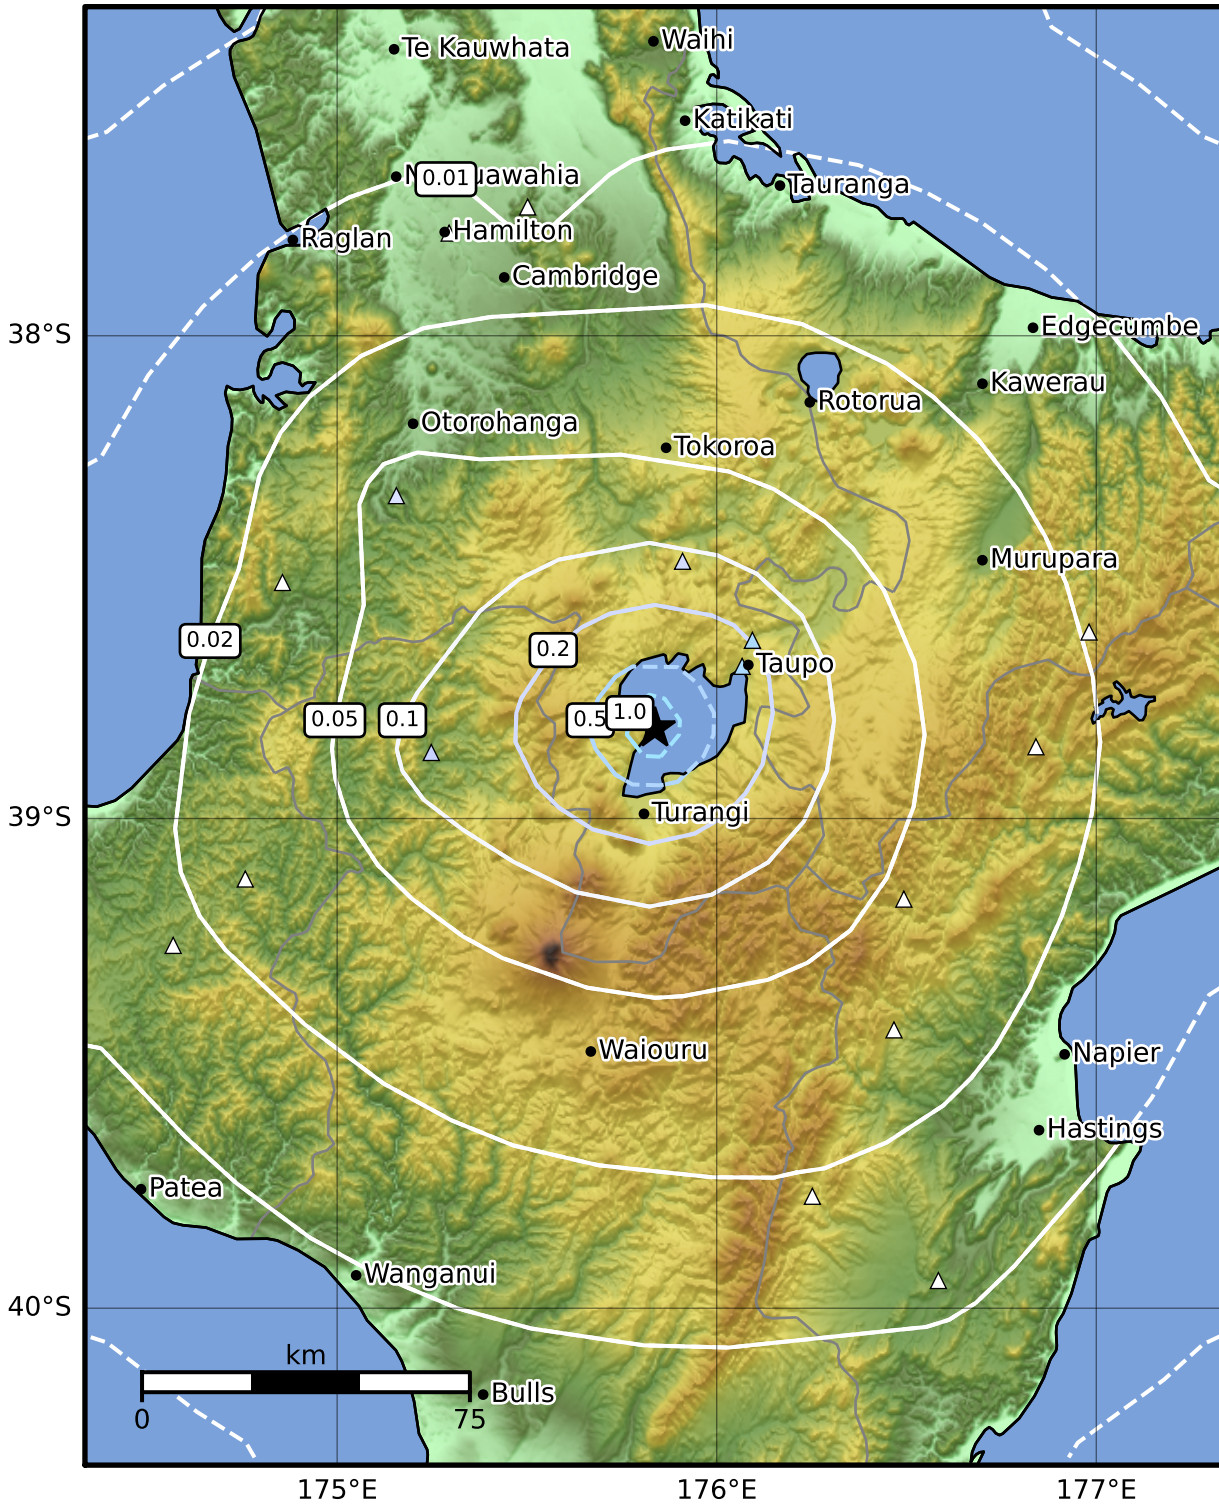

0.3 Second Peak Spectral Acceleration Map GNS Science

ShakeMap: Taupo

May 29, 2022 18:13:49 UTC M3.3 S38.81 E175.84 Depth: 5.0km ID:2022p402052

<b>SA(0.3) (%g)</b>	<b>0.1</b>	<b>0.2</b>	<b>0.5</b>	<b>1</b>	<b>2</b>	<b>5</b>	<b>10</b>	<b>20</b>	<b>50</b>	<b>100</b>	<b>200</b>
---------------------	------------	------------	------------	----------	----------	----------	-----------	-----------	-----------	------------	------------

Scale based on Moratalla et al.(2021) and Worden et al.(2012) Version 6: Processed 2022-05-29T21:14:35Z

△ Seismic Instrument ○ Reported Intensity ★ Epicenter