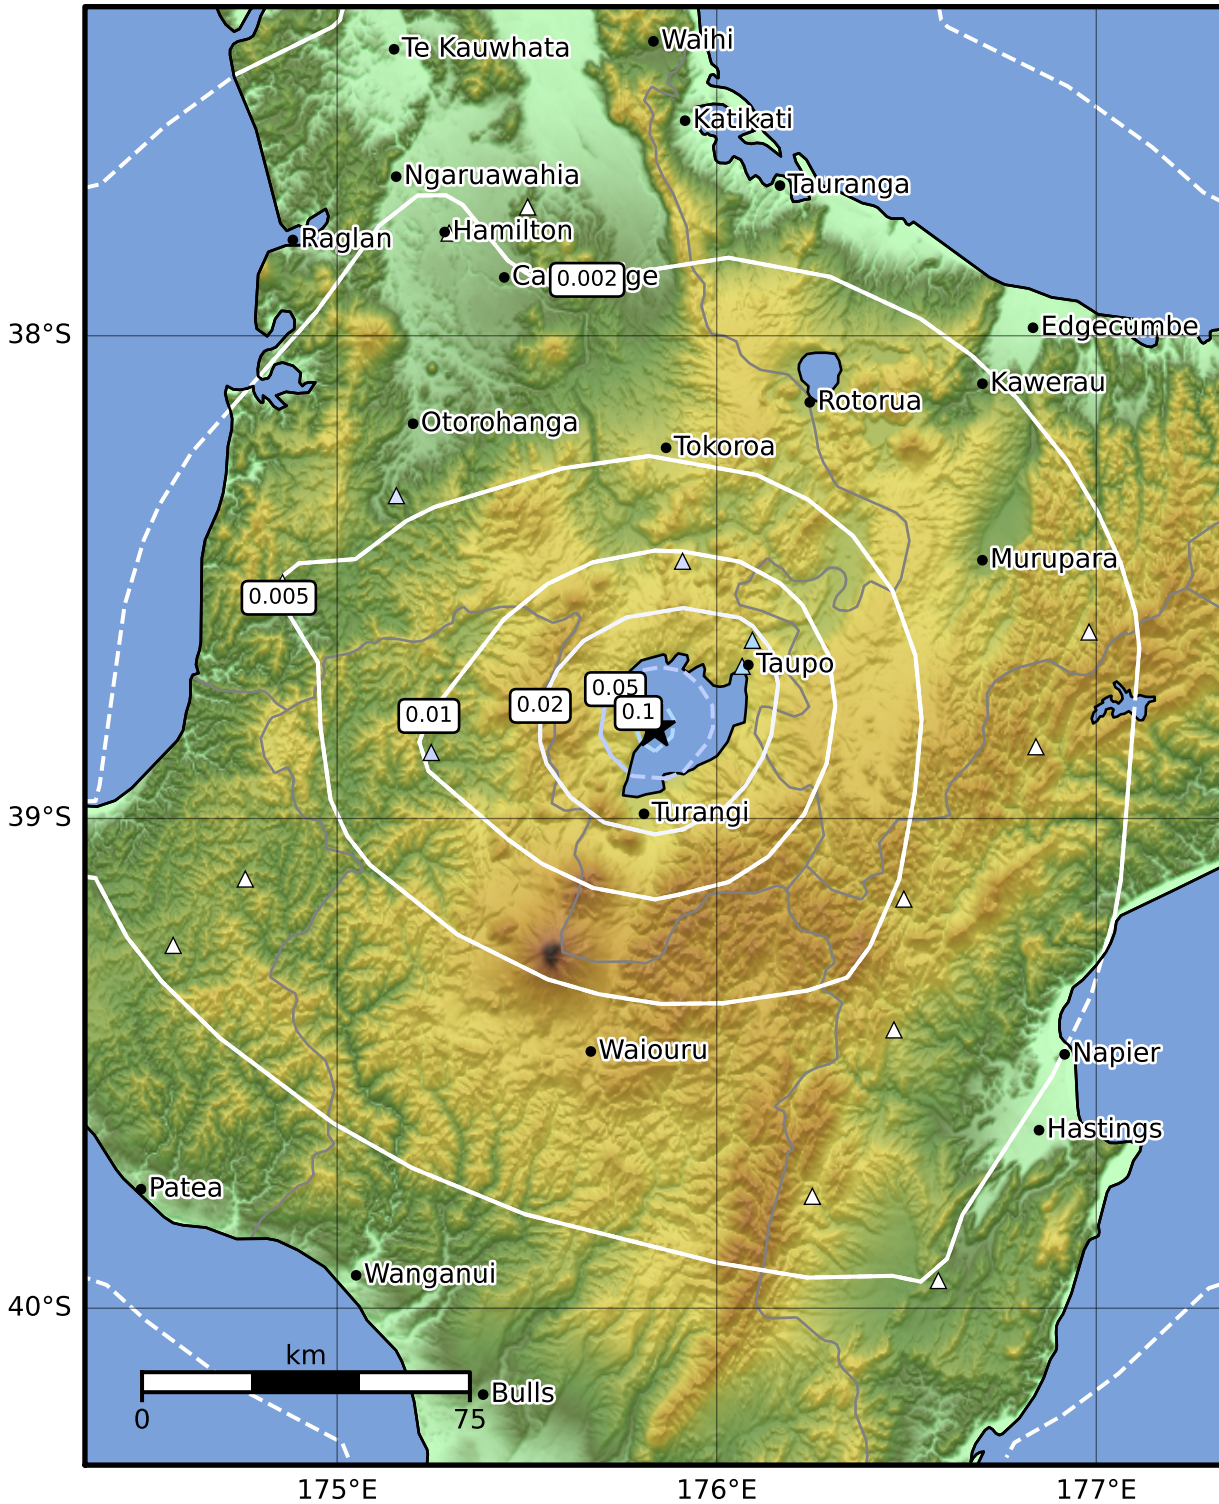

1.0 Second Peak Spectral Acceleration Map GNS Science

ShakeMap: Taupo

May 29, 2022 18:13:49 UTC M3.3 S38.81 E175.84 Depth: 5.0km ID:2022p402052

SA(1.0) (%g)	0.1	0.2	0.5	1	2	5	10	20	50	100	200
--------------	-----	-----	-----	---	---	---	----	----	----	-----	-----

Scale based on Moratalla et al.(2021) and Worden et al.(2012) Version 6: Processed 2022-05-29T21:14:35Z

△ Seismic Instrument ○ Reported Intensity ★ Epicenter