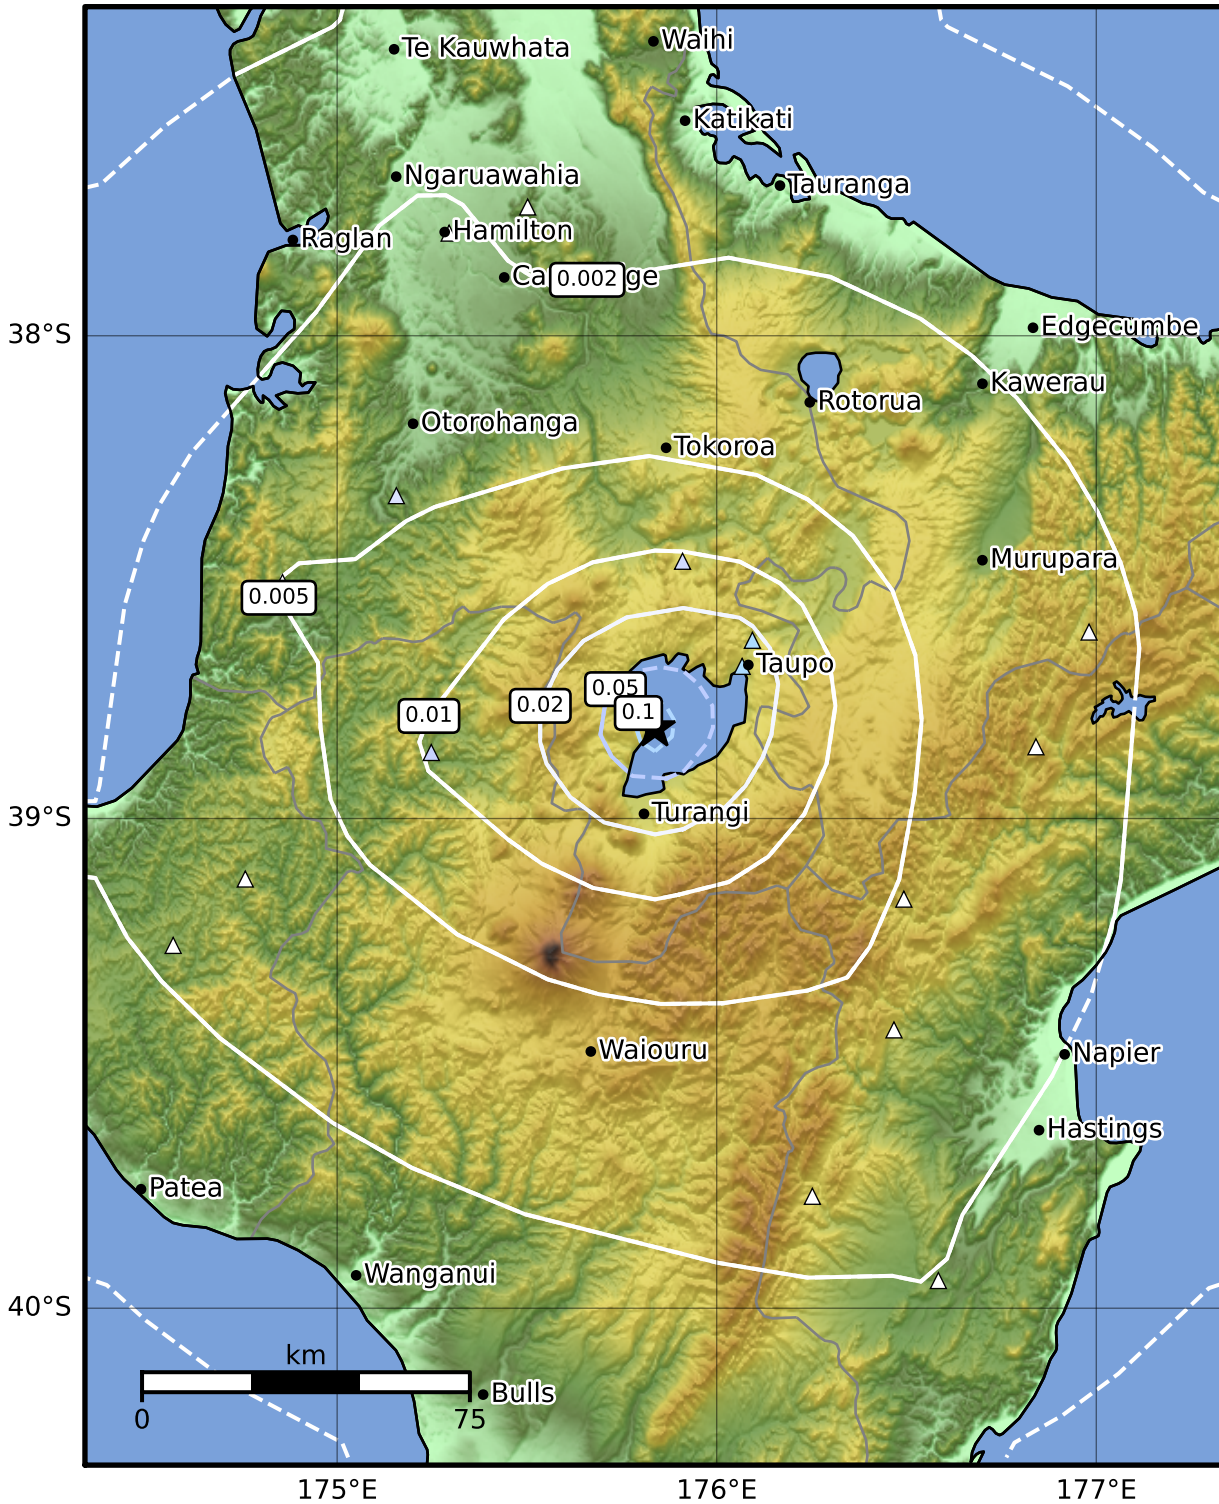

1.0 Second Peak Spectral Acceleration Map GNS Science

ShakeMap: Taupo

May 29, 2022 18:13:49 UTC M3.3 S38.81 E175.84 Depth: 5.0km ID:2022p402052

SA(1.0) (%g)	0.1	0.2	0.5	1	2	5	10	20	50	100	200
---------------------	------------	------------	------------	----------	----------	----------	-----------	-----------	-----------	------------	------------

Scale based on Moratalla et al.(2021) and Worden et al.(2012) Version 7: Processed 2022-05-30T00:14:34Z

△ Seismic Instrument ○ Reported Intensity ★ Epicenter