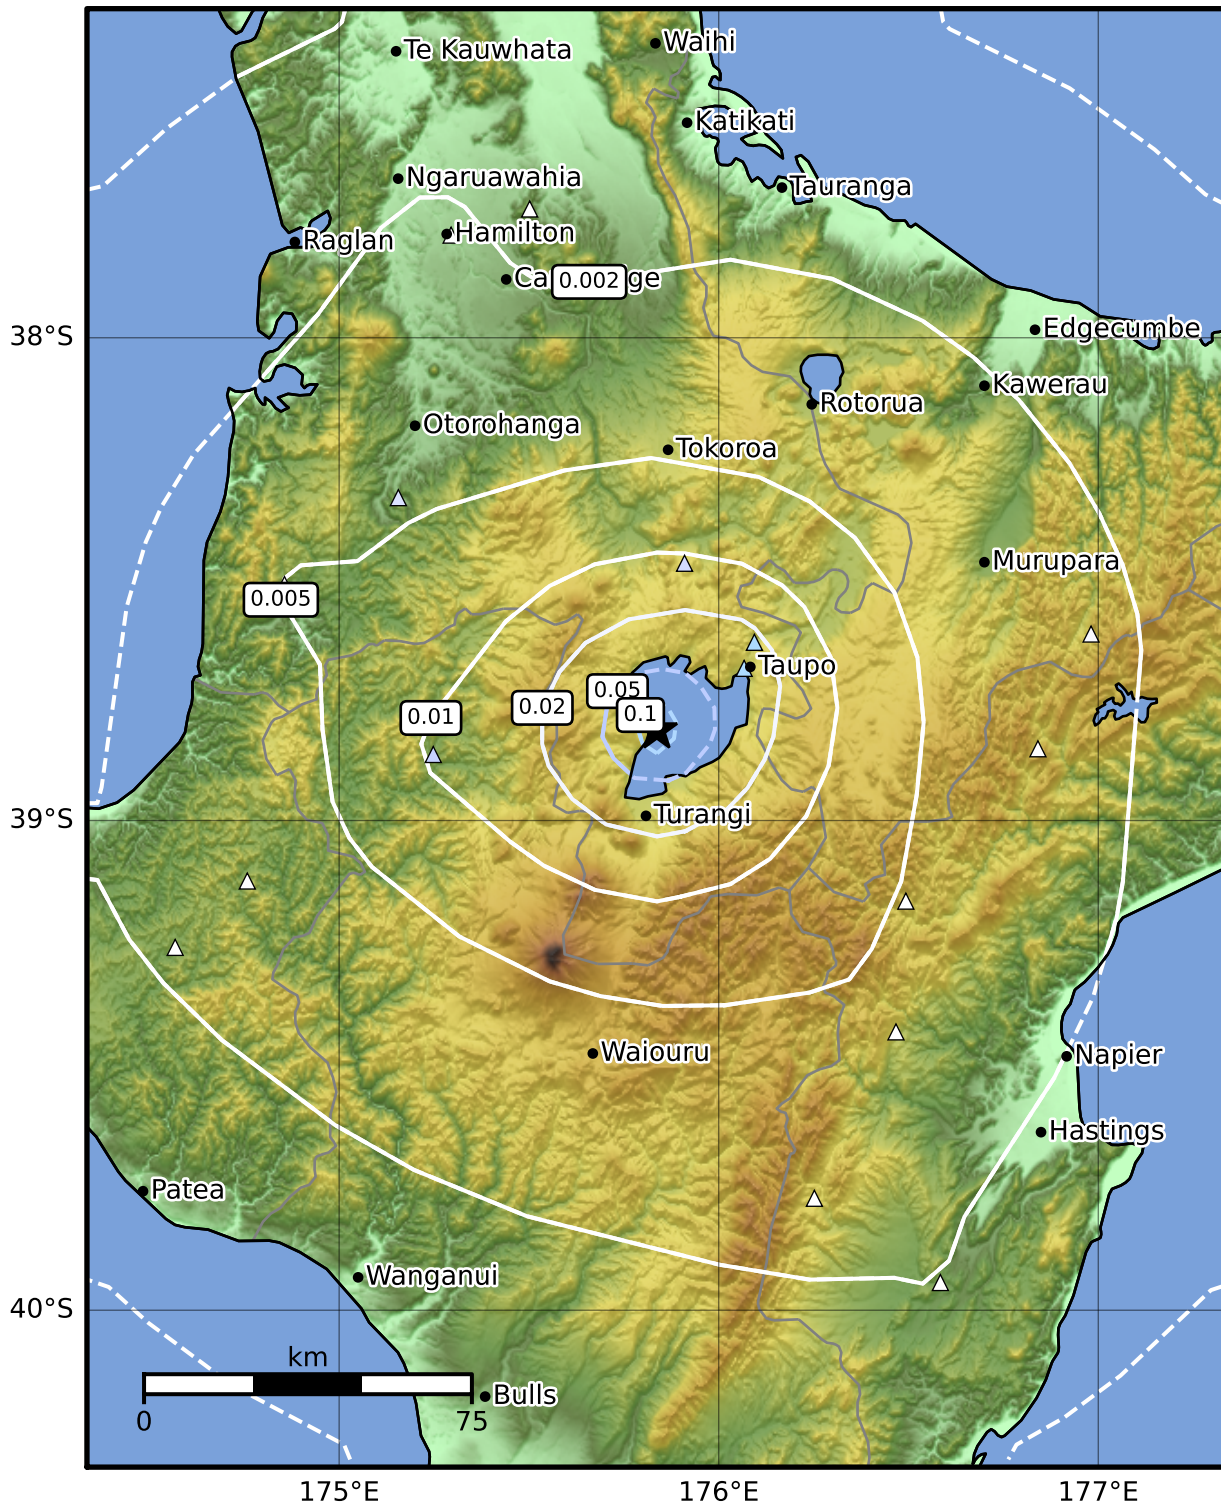

1.0 Second Peak Spectral Acceleration Map GNS Science

ShakeMap: Taupo

May 29, 2022 18:13:49 UTC M3.3 S38.81 E175.84 Depth: 5.0km ID:2022p402052

SA(1.0) (%g)	0.1	0.2	0.5	1	2	5	10	20	50	100	200
--------------	-----	-----	-----	---	---	---	----	----	----	-----	-----

Scale based on Moratalla et al.(2021) and Worden et al.(2012) Version 8: Processed 2022-05-30T18:14:36Z

△ Seismic Instrument ○ Reported Intensity ★ Epicenter