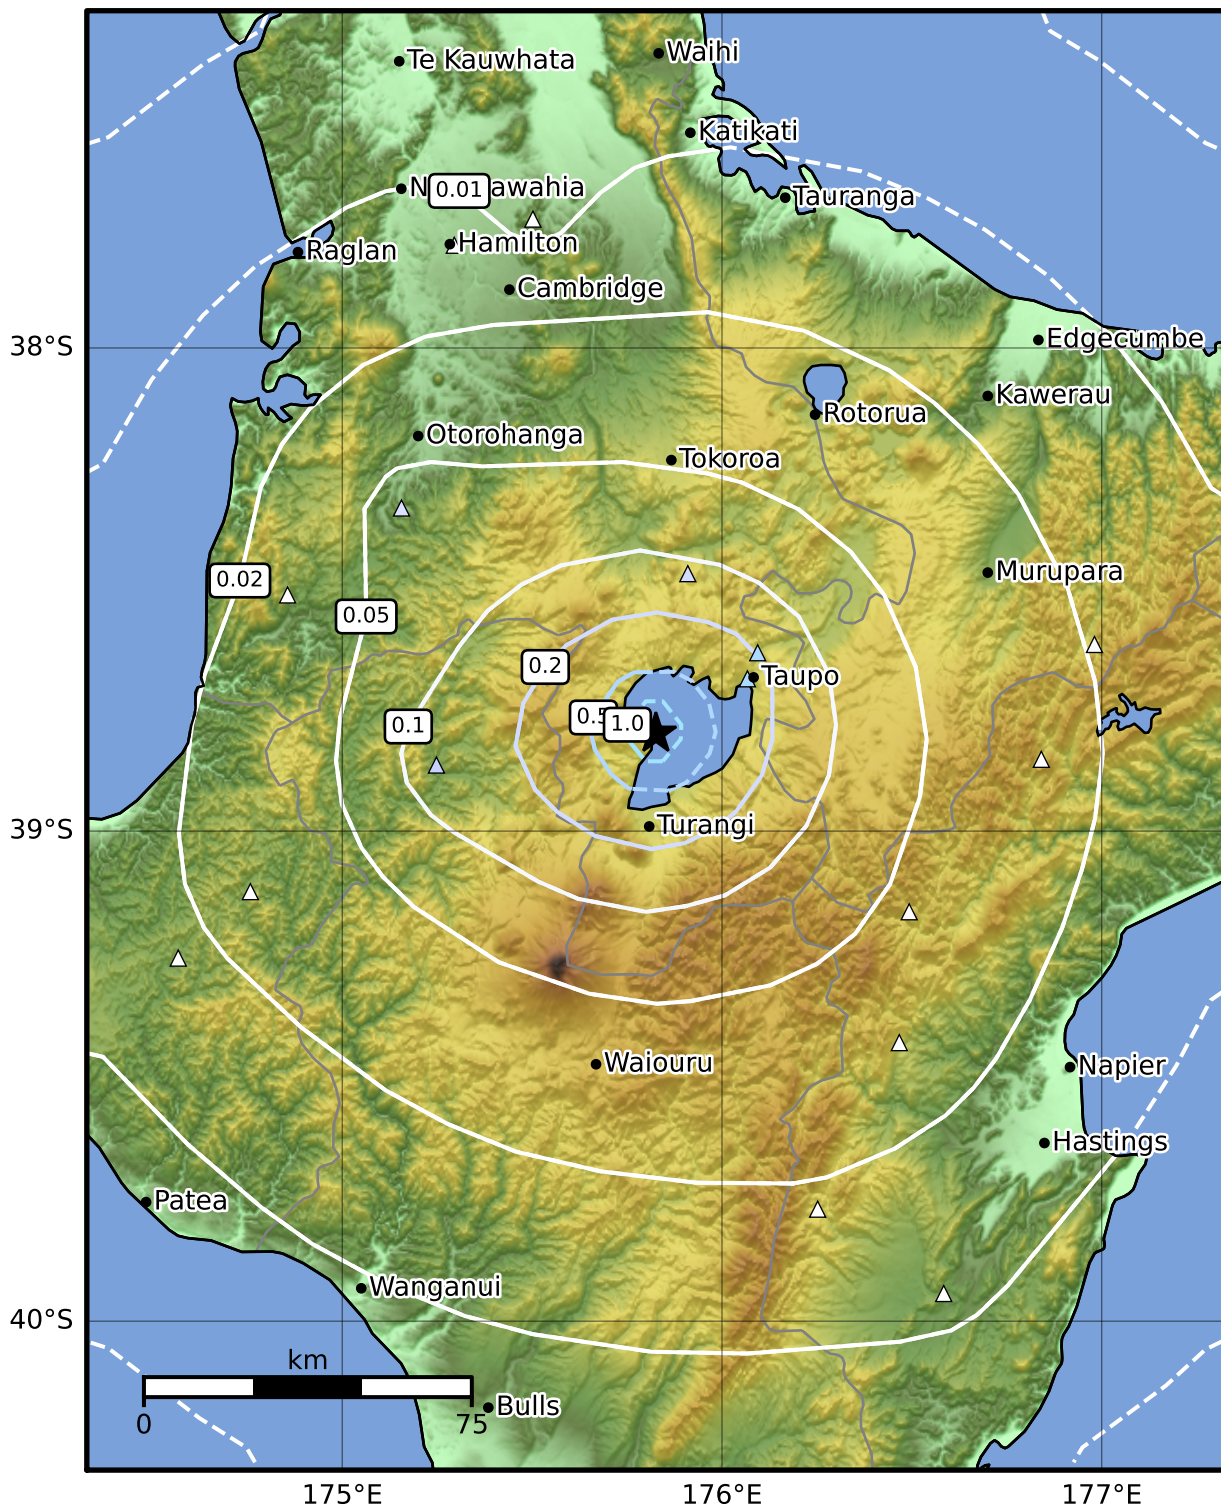

0.3 Second Peak Spectral Acceleration Map GNS Science

ShakeMap: Taupo

May 29, 2022 18:13:49 UTC M3.3 S38.80 E175.83 Depth: 5.0km ID:2022p402052

SA(0.3) (%g)	0.1	0.2	0.5	1	2	5	10	20	50	100	200
--------------	-----	-----	-----	---	---	---	----	----	----	-----	-----

Scale based on Moratalla et al.(2021) and Worden et al.(2012) Version 9: Processed 2022-06-12T21:41:13Z

△ Seismic Instrument ○ Reported Intensity ★ Epicenter