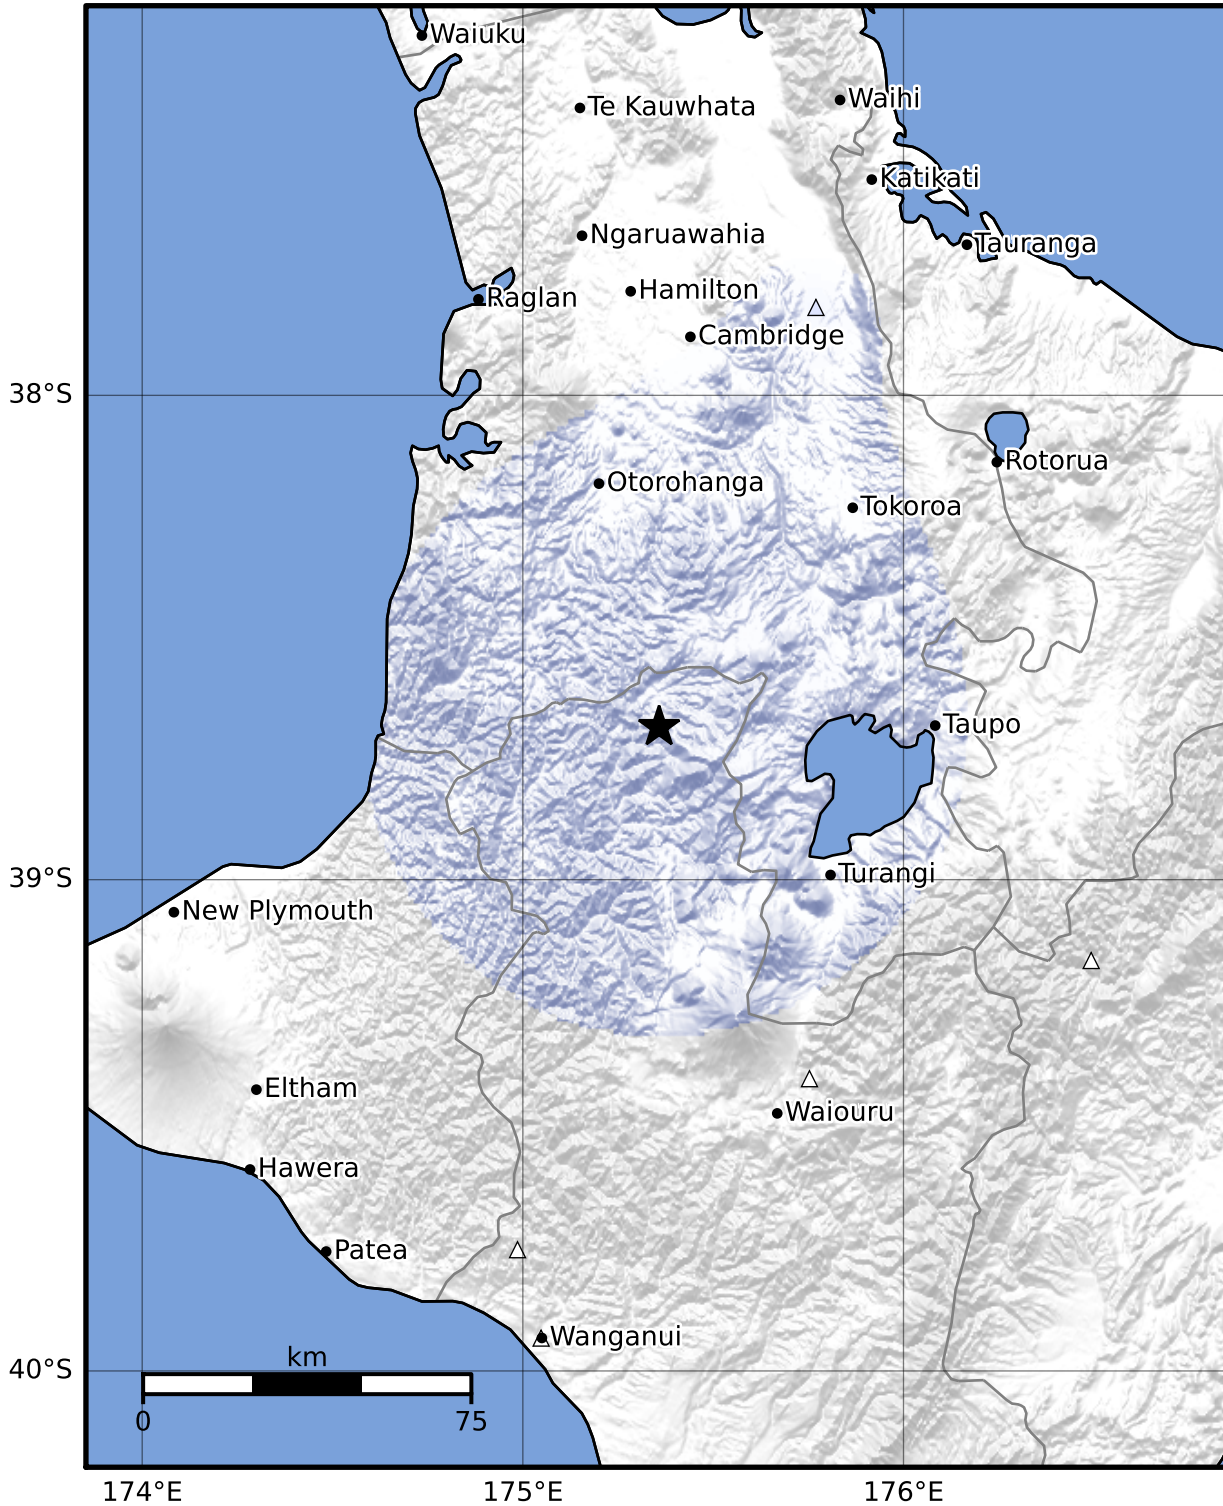

Macroseismic Intensity Map GNS Science  
ShakeMap: King Country

Jun 02, 2022 14:35:00 UTC M3.3 S38.69 E175.36 Depth: 205.0km ID:2022p412452

SHAKING	Not felt	Weak	Light	Moderate	Strong	Very strong	Severe	Violent	Extreme
DAMAGE	None	None	None	Very light	Light	Moderate	Moderate/heavy	Heavy	Very heavy
PGA(%g)	<0.0464	0.29	1.63	5.16	12.5	22.4	40.2	72.2	>129
PGV(cm/s)	<0.0215	0.125	1.04	4.31	14.5	26.4	48.3	88.4	>162
INTENSITY	I	II-III	IV	V	VI	VII	VIII	IX	X+

Scale based on Moratalla et al.(2021) and Worden et al.(2012) Version 3: Processed 2022-06-02T15:02:20Z

△ Seismic Instrument ○ Reported Intensity

★ Epicenter