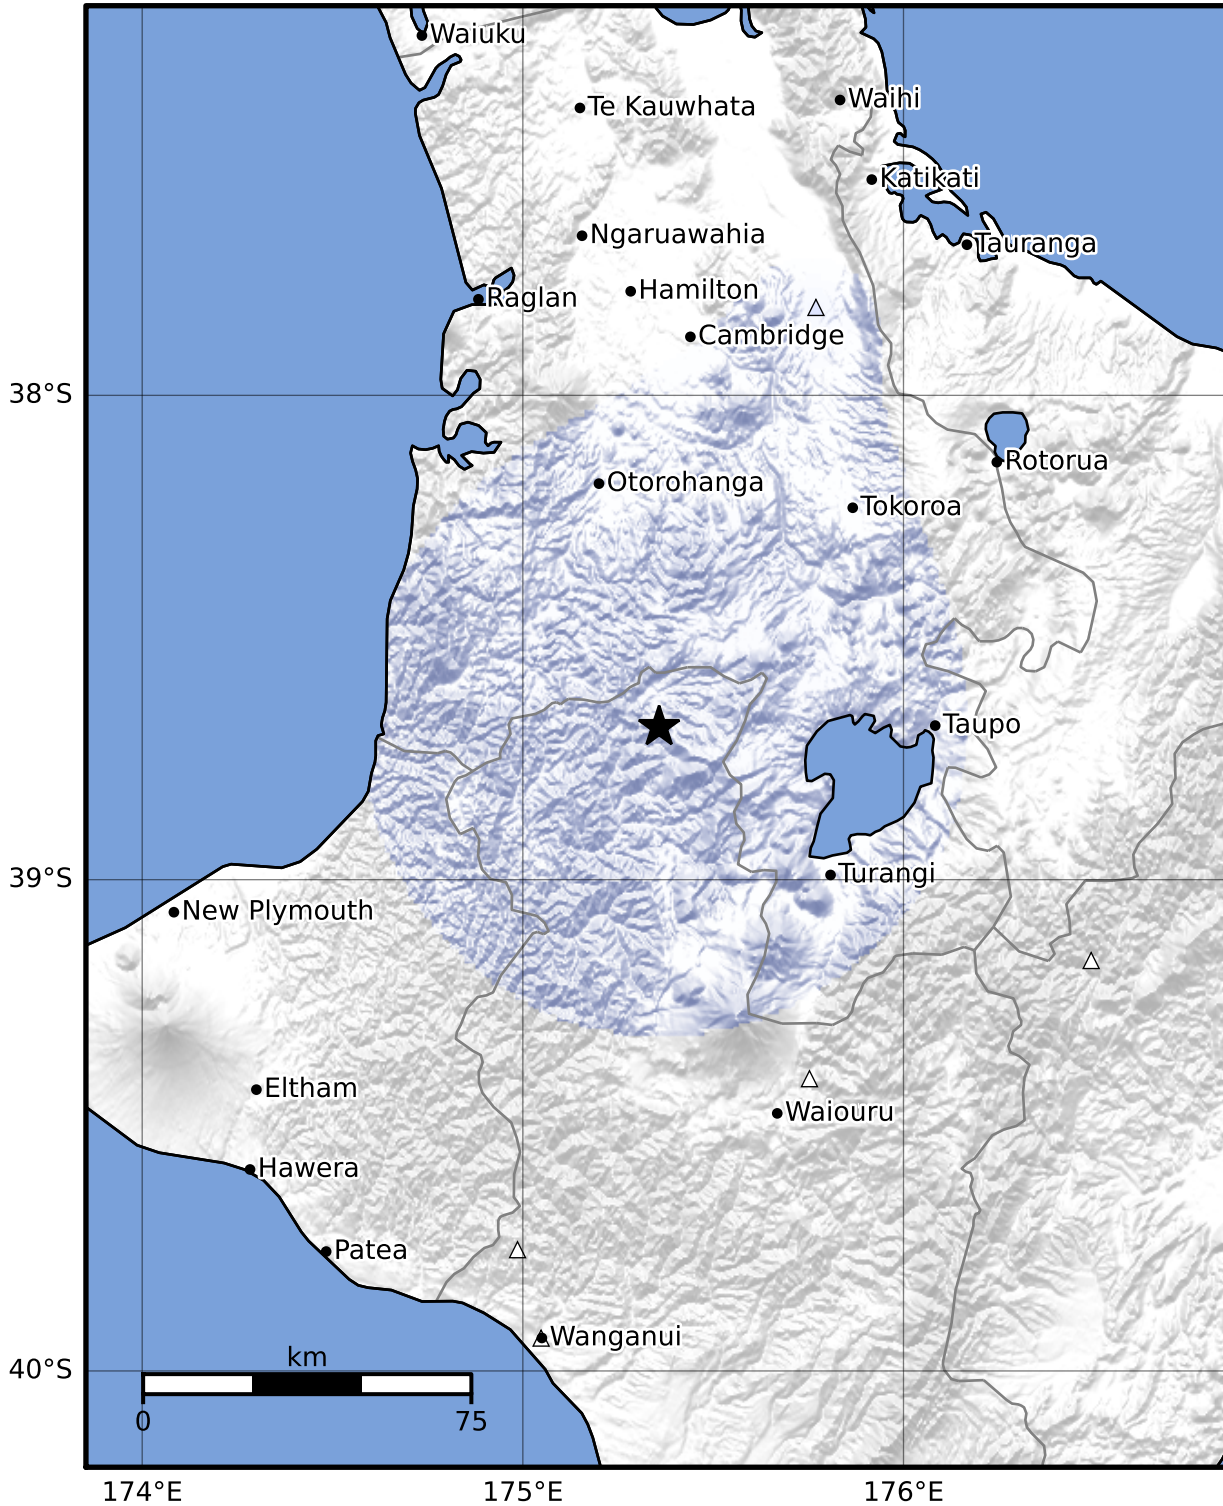

Macroseismic Intensity Map GNS Science  
ShakeMap: King Country

Jun 02, 2022 14:35:00 UTC M3.3 S38.69 E175.36 Depth: 205.0km ID:2022p412452

SHAKING	Not felt	Weak	Light	Moderate	Strong	Very strong	Severe	Violent	Extreme
DAMAGE	None	None	None	Very light	Light	Moderate	Moderate/heavy	Heavy	Very heavy
PGA(%g)	<0.0464	0.29	1.63	5.16	12.5	22.4	40.2	72.2	>129
PGV(cm/s)	<0.0215	0.125	1.04	4.31	14.5	26.4	48.3	88.4	>162
INTENSITY	I	II-III	IV	V	VI	VII	VIII	IX	X+

Scale based on Moratalla et al.(2021) and Worden et al.(2012) Version 4: Processed 2022-06-02T15:08:42Z

△ Seismic Instrument ○ Reported Intensity

★ Epicenter