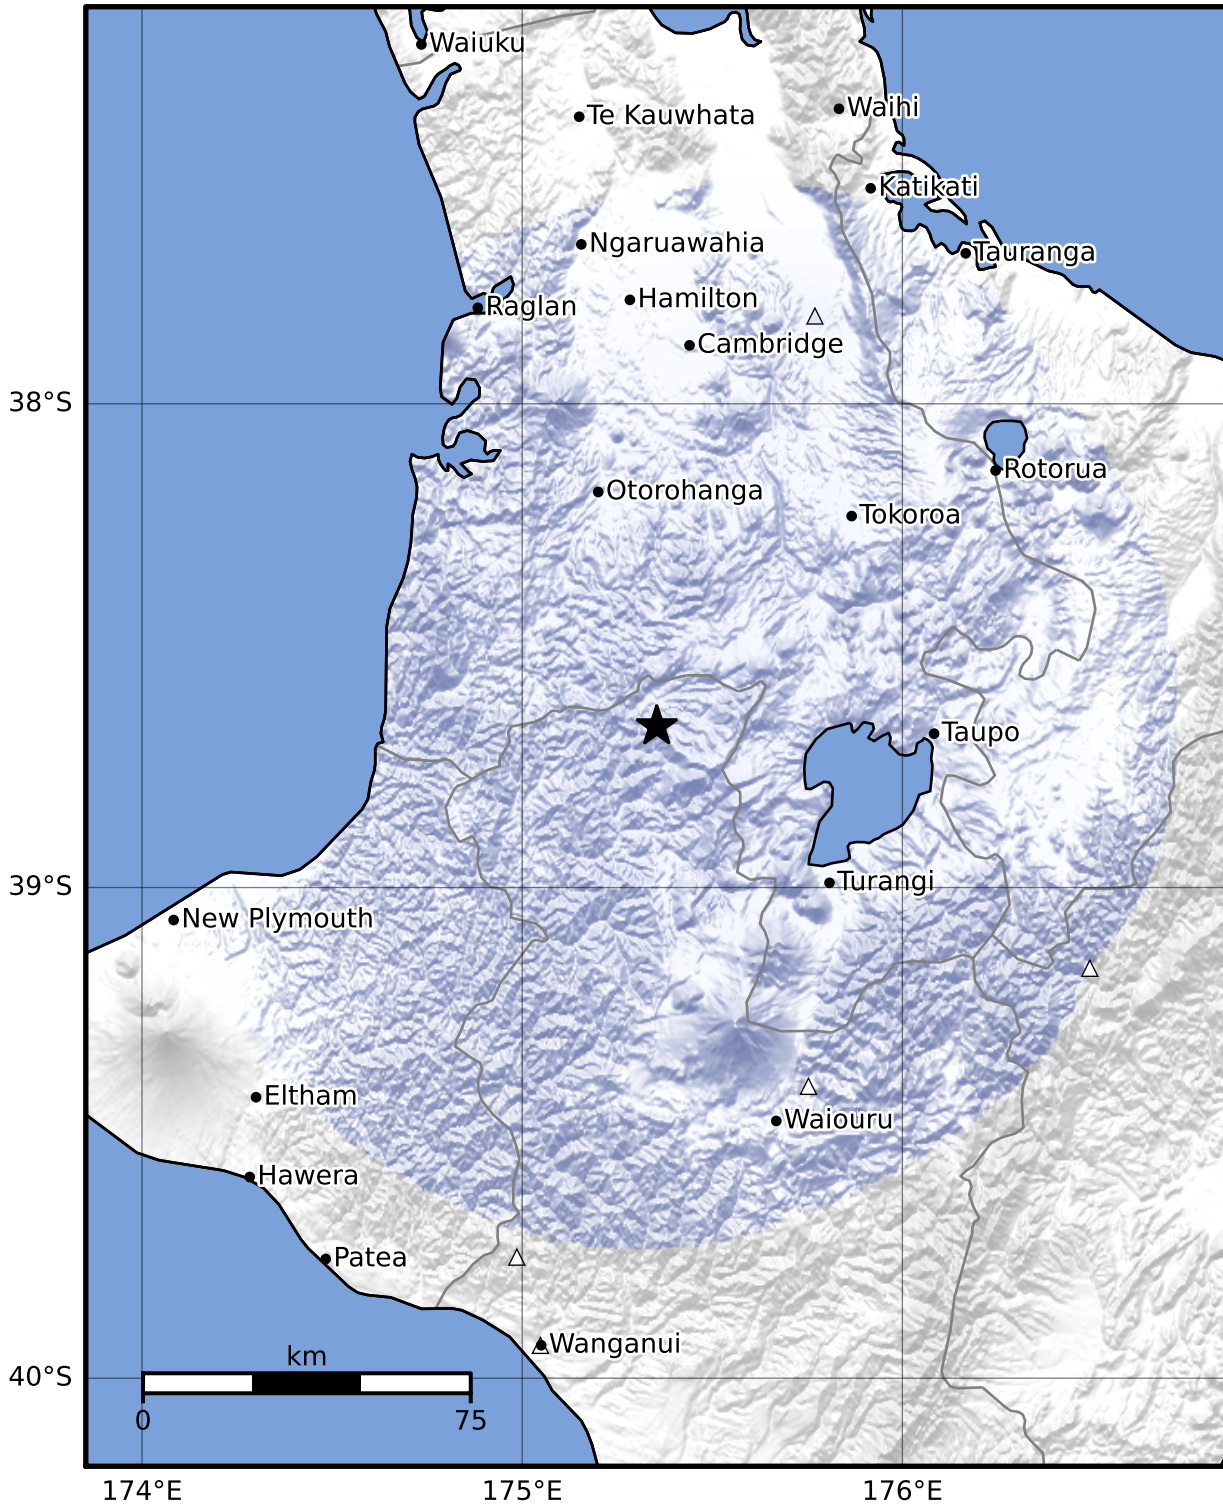

Macroseismic Intensity Map GNS Science
ShakeMap: King Country

Jun 02, 2022 14:35:00 UTC M3.4 S38.67 E175.35 Depth: 202.9km ID:2022p412452

SHAKING	Not felt	Weak	Light	Moderate	Strong	Very strong	Severe	Violent	Extreme
DAMAGE	None	None	None	Very light	Light	Moderate	Moderate/heavy	Heavy	Very heavy
PGA(%g)	<0.0464	0.29	1.63	5.16	12.5	22.4	40.2	72.2	>129
PGV(cm/s)	<0.0215	0.125	1.04	4.31	14.5	26.4	48.3	88.4	>162
INTENSITY	I	II-III	IV	V	VI	VII	VIII	IX	X+

Scale based on Moratalla et al.(2021) and Worden et al.(2012) Version 10: Processed 2022-06-14T22:32:09Z
 Δ Seismic Instrument ○ Reported Intensity ★ Epicenter