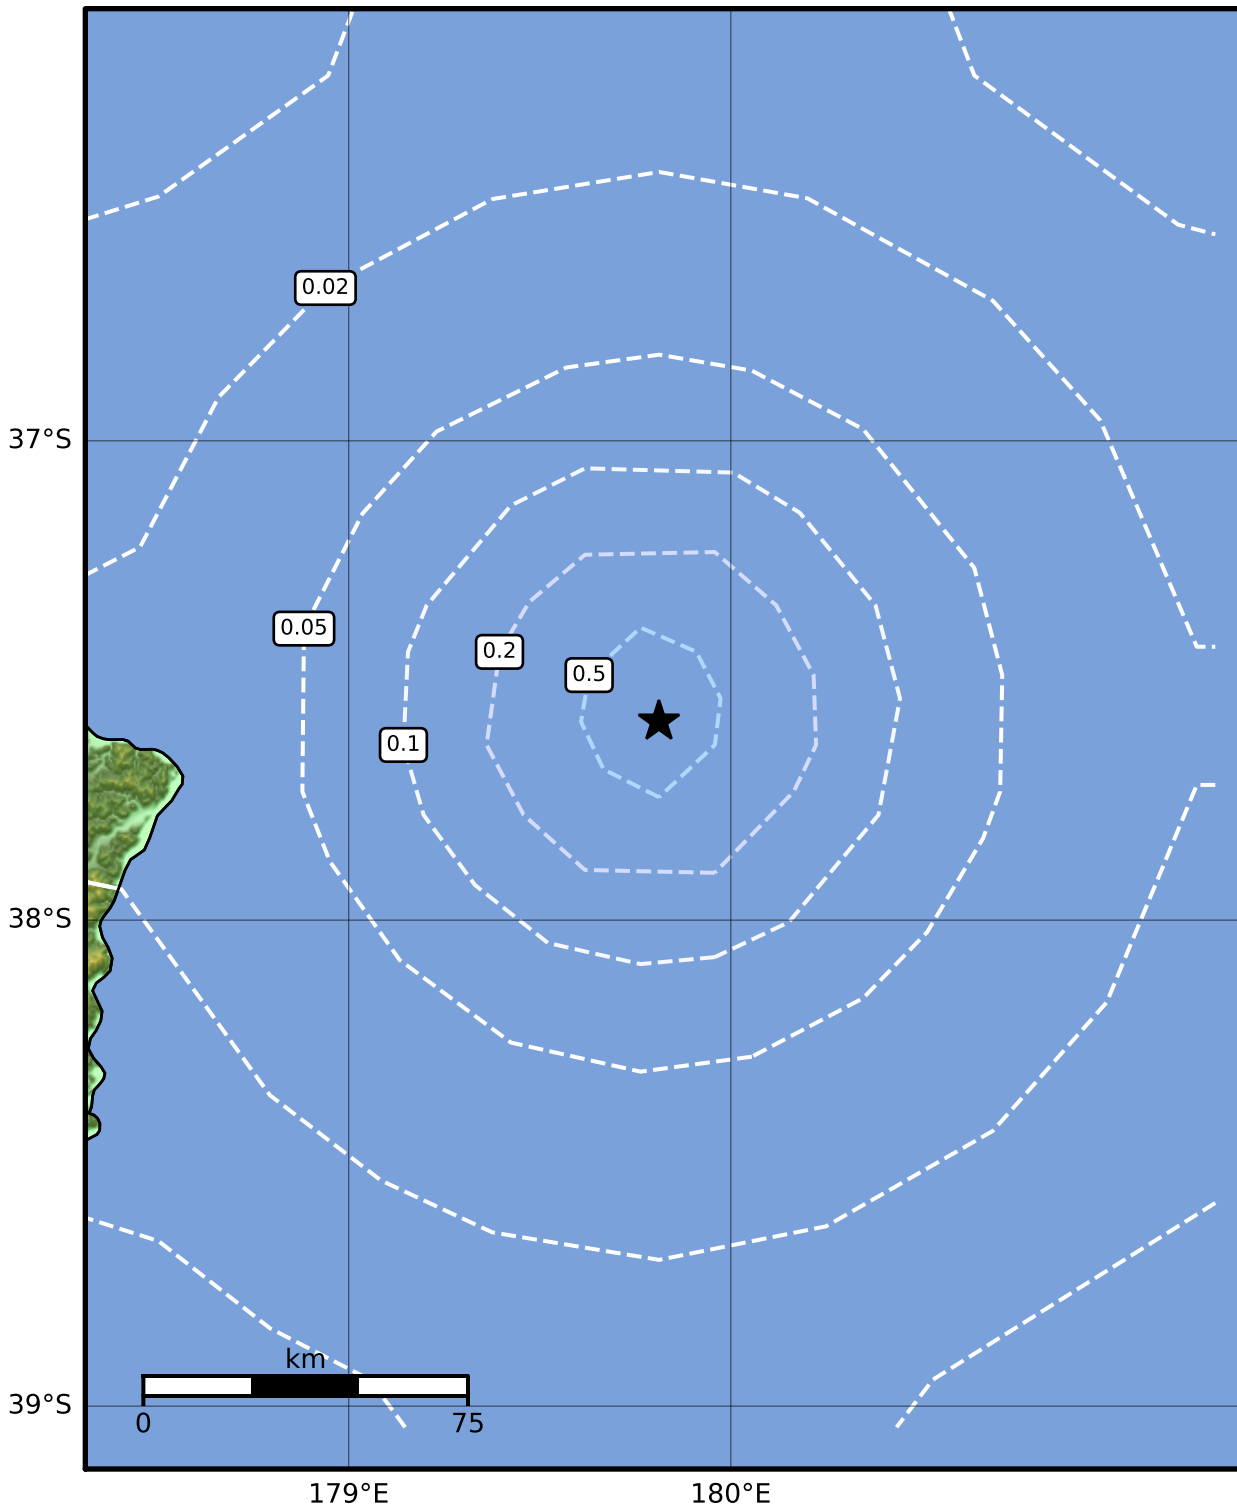

0.3 Second Peak Spectral Acceleration Map GNS Science

ShakeMap: Kermadec Trench

Jun 04, 2022 04:14:01 UTC M3.3 S37.59 E179.81 Depth: 16.0km ID:2022p416693

SA(0.3) (%g)	0.1	0.2	0.5	1	2	5	10	20	50	100	200
---------------------	------------	------------	------------	----------	----------	----------	-----------	-----------	-----------	------------	------------

Scale based on Moratalla et al.(2021) and Worden et al.(2012) Version 1: Processed 2022-06-04T04:17:56Z

△ Seismic Instrument ○ Reported Intensity ★ Epicenter