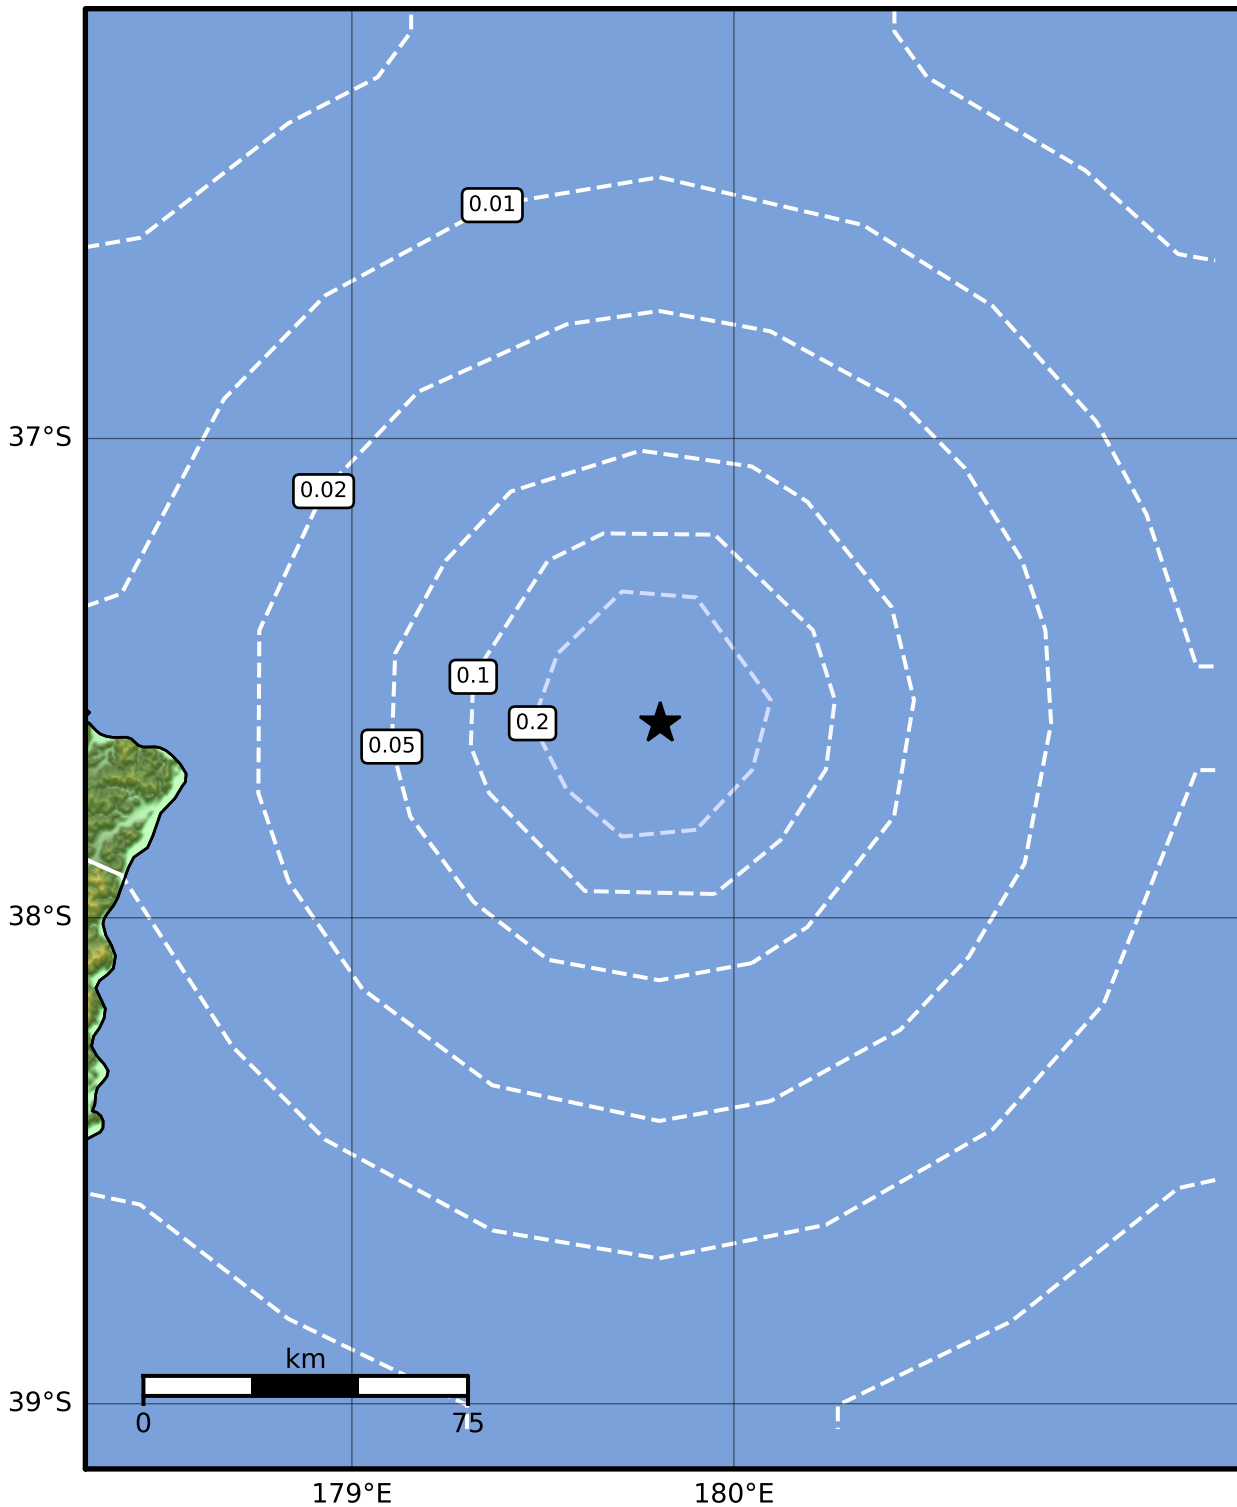

0.3 Second Peak Spectral Acceleration Map GNS Science

ShakeMap: Kermadec Trench

Jun 04, 2022 04:14:01 UTC M3.3 S37.60 E179.81 Depth: 12.0km ID:2022p416693

SA(0.3) (%g)	0.1	0.2	0.5	1	2	5	10	20	50	100	200
---------------------	------------	------------	------------	----------	----------	----------	-----------	-----------	-----------	------------	------------

Scale based on Moratalla et al.(2021) and Worden et al.(2012) Version 3: Processed 2022-06-04T04:24:47Z

△ Seismic Instrument ○ Reported Intensity ★ Epicenter