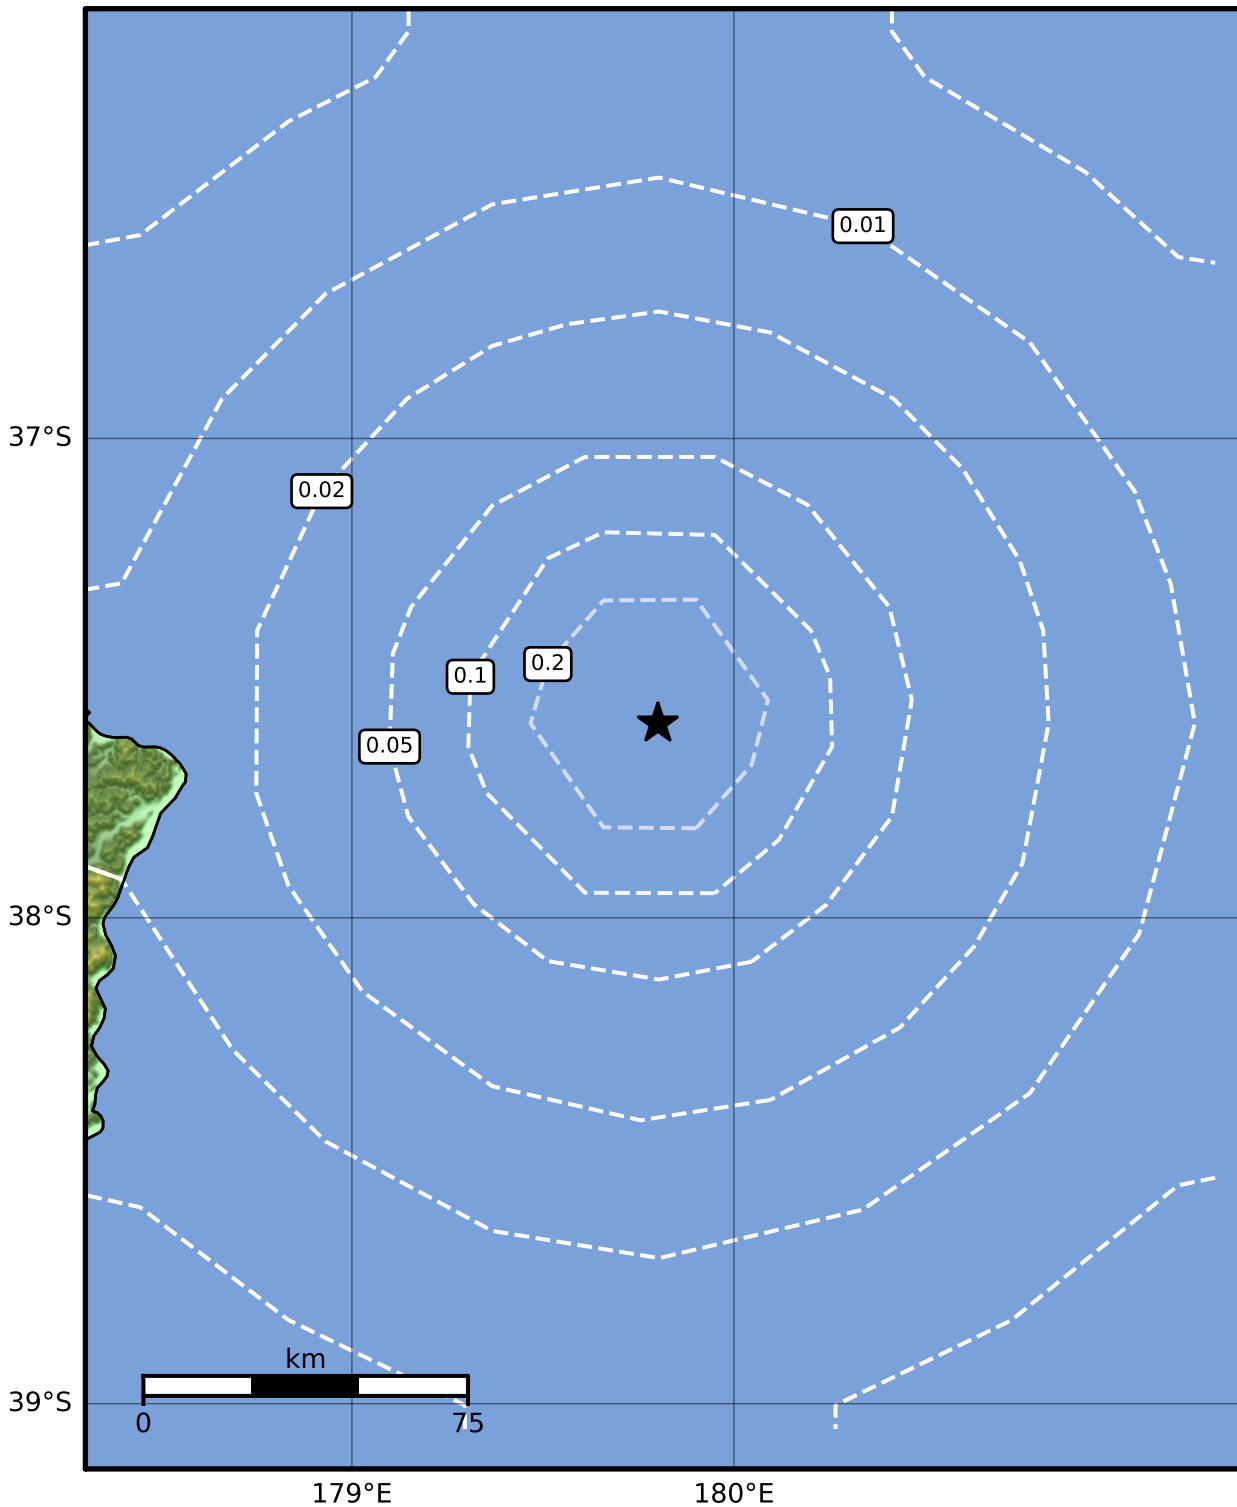

0.3 Second Peak Spectral Acceleration Map GNS Science

ShakeMap: Kermadec Trench

Jun 04, 2022 04:14:01 UTC M3.3 S37.60 E179.80 Depth: 12.0km ID:2022p416693

SA(0.3) (%g)	0.1	0.2	0.5	1	2	5	10	20	50	100	200
---------------------	------------	------------	------------	----------	----------	----------	-----------	-----------	-----------	------------	------------

Scale based on Moratalla et al.(2021) and Worden et al.(2012) Version 12: Processed 2022-06-15T01:41:35Z

△ Seismic Instrument ○ Reported Intensity ★ Epicenter