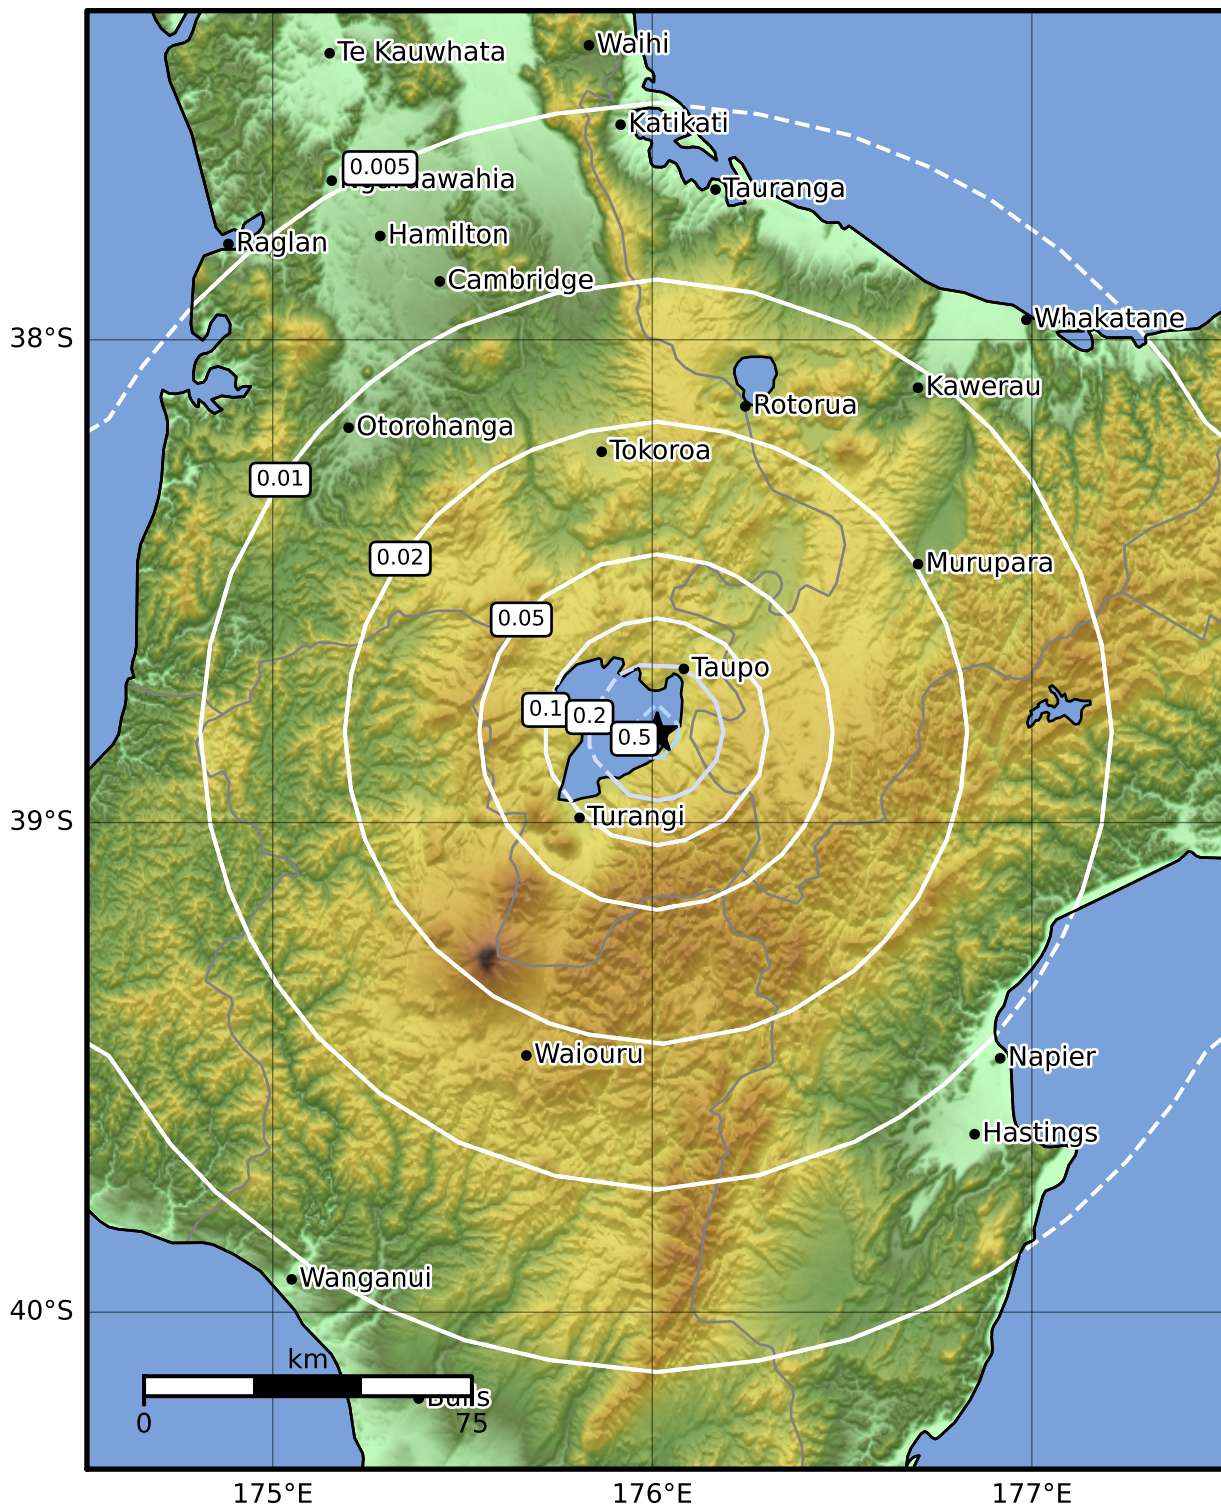

0.3 Second Peak Spectral Acceleration Map GNS Science

ShakeMap: Taupo

Jun 07, 2022 19:09:32 UTC M3.3 S38.82 E176.01 Depth: 5.0km ID:2022p426480

SA(0.3) (%g)	0.1	0.2	0.5	1	2	5	10	20	50	100	200
---------------------	------------	------------	------------	----------	----------	----------	-----------	-----------	-----------	------------	------------

Scale based on Moratalla et al.(2021) and Worden et al.(2012) Version 1: Processed 2022-06-07T19:15:59Z

△ Seismic Instrument ○ Reported Intensity ★ Epicenter