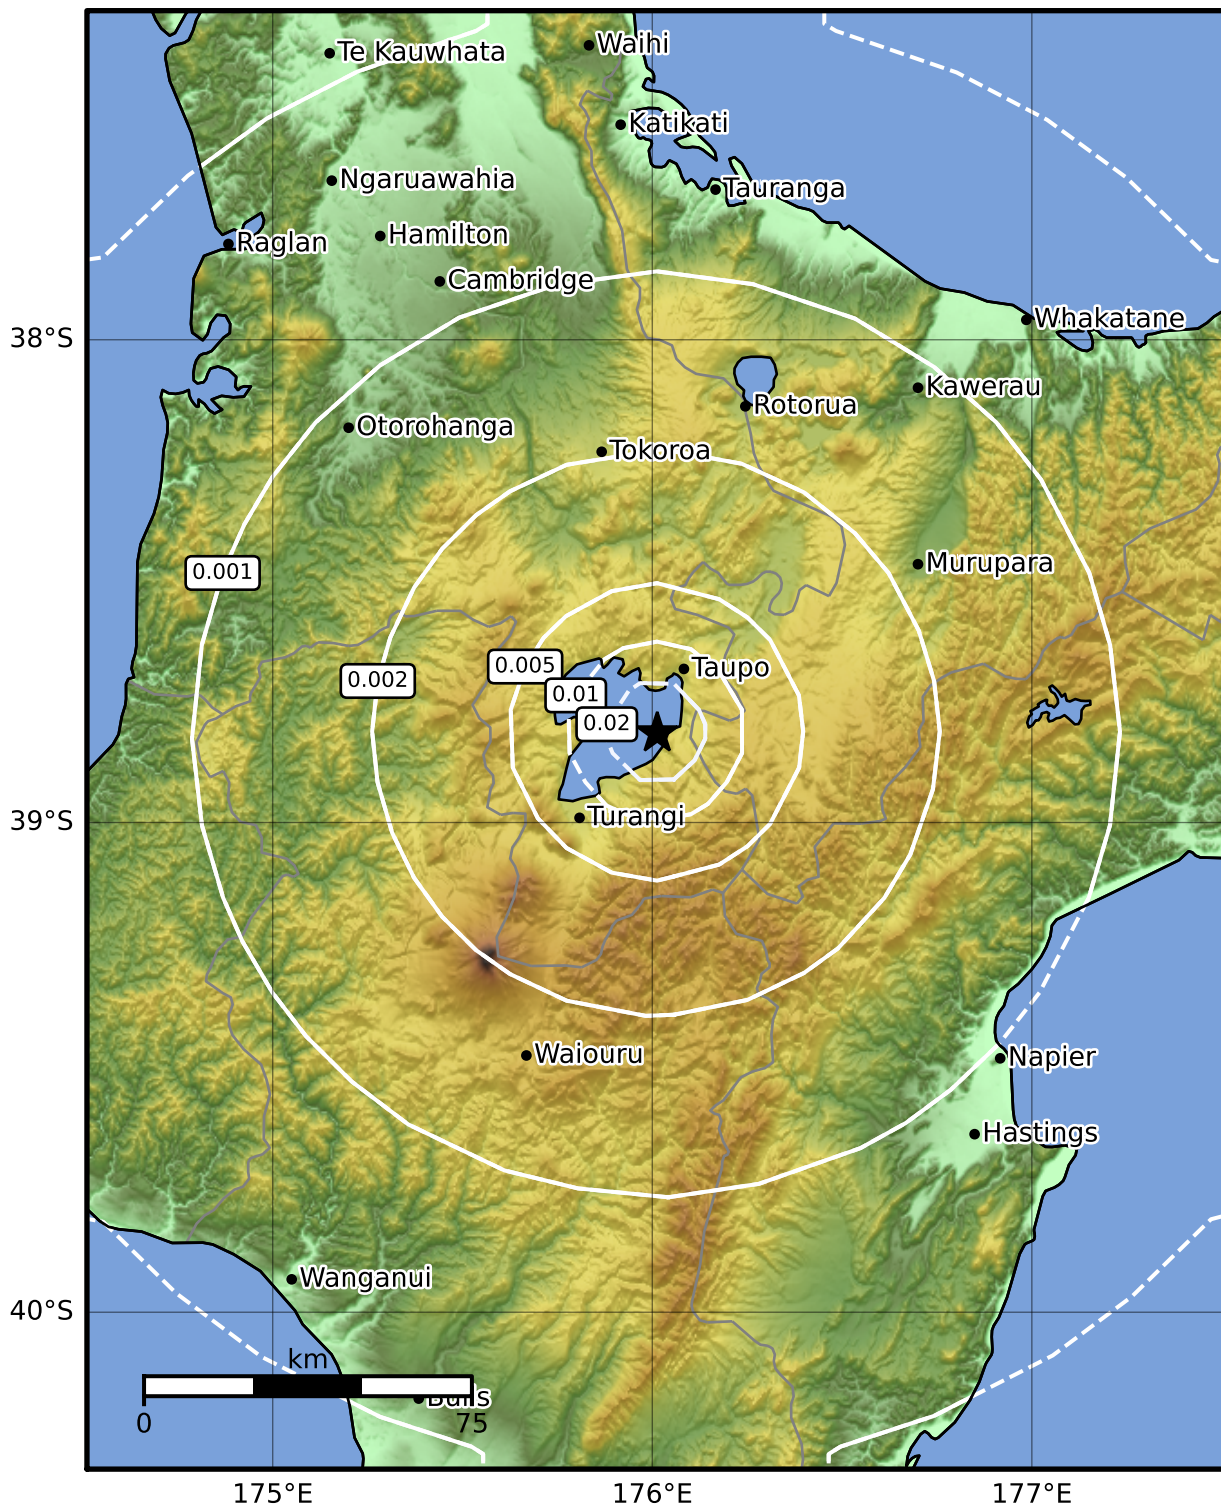

1.0 Second Peak Spectral Acceleration Map GNS Science

ShakeMap: Taupo

Jun 07, 2022 19:09:32 UTC M3.3 S38.82 E176.01 Depth: 5.0km ID:2022p426480

SA(1.0) (%g)	0.1	0.2	0.5	1	2	5	10	20	50	100	200
--------------	-----	-----	-----	---	---	---	----	----	----	-----	-----

Scale based on Moratalla et al.(2021) and Worden et al.(2012) Version 1: Processed 2022-06-07T19:15:59Z

△ Seismic Instrument ○ Reported Intensity ★ Epicenter