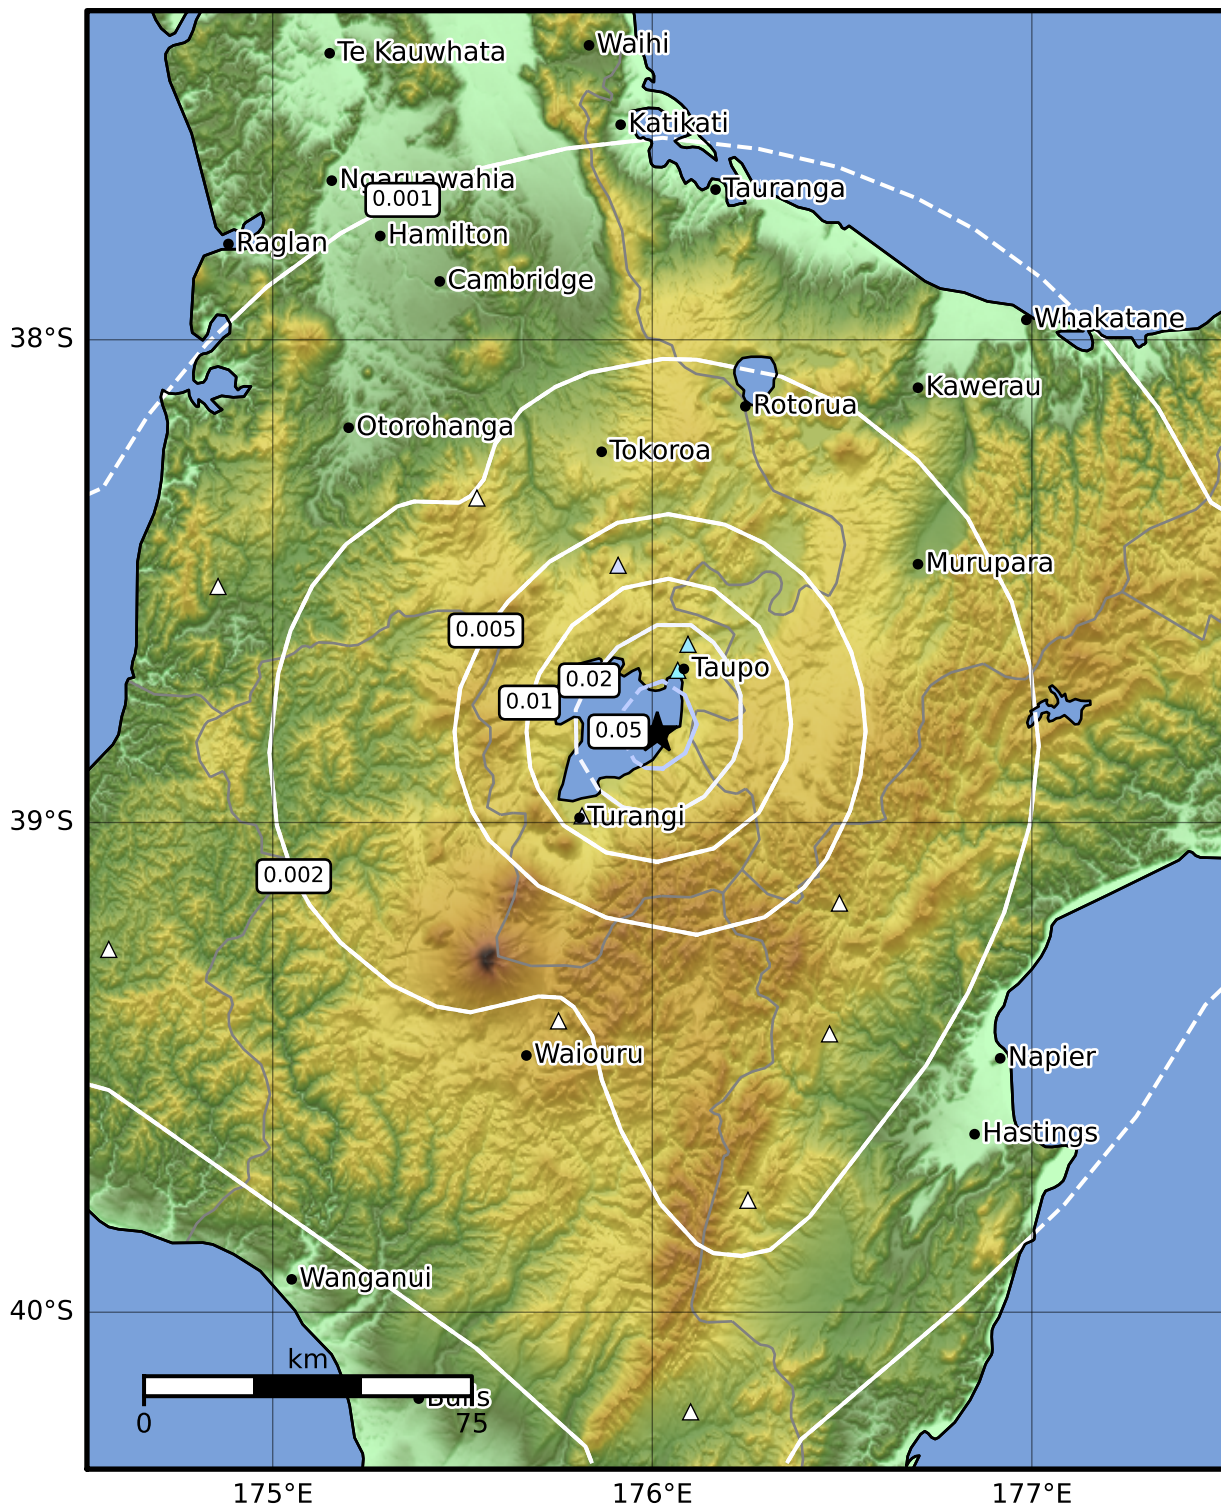

1.0 Second Peak Spectral Acceleration Map GNS Science

ShakeMap: Taupo

Jun 07, 2022 19:09:32 UTC M3.3 S38.82 E176.01 Depth: 5.0km ID:2022p426480

SA(1.0) (%g)	0.1	0.2	0.5	1	2	5	10	20	50	100	200
--------------	-----	-----	-----	---	---	---	----	----	----	-----	-----

Scale based on Moratalla et al.(2021) and Worden et al.(2012) Version 2: Processed 2022-06-07T19:21:27Z

△ Seismic Instrument ○ Reported Intensity ★ Epicenter