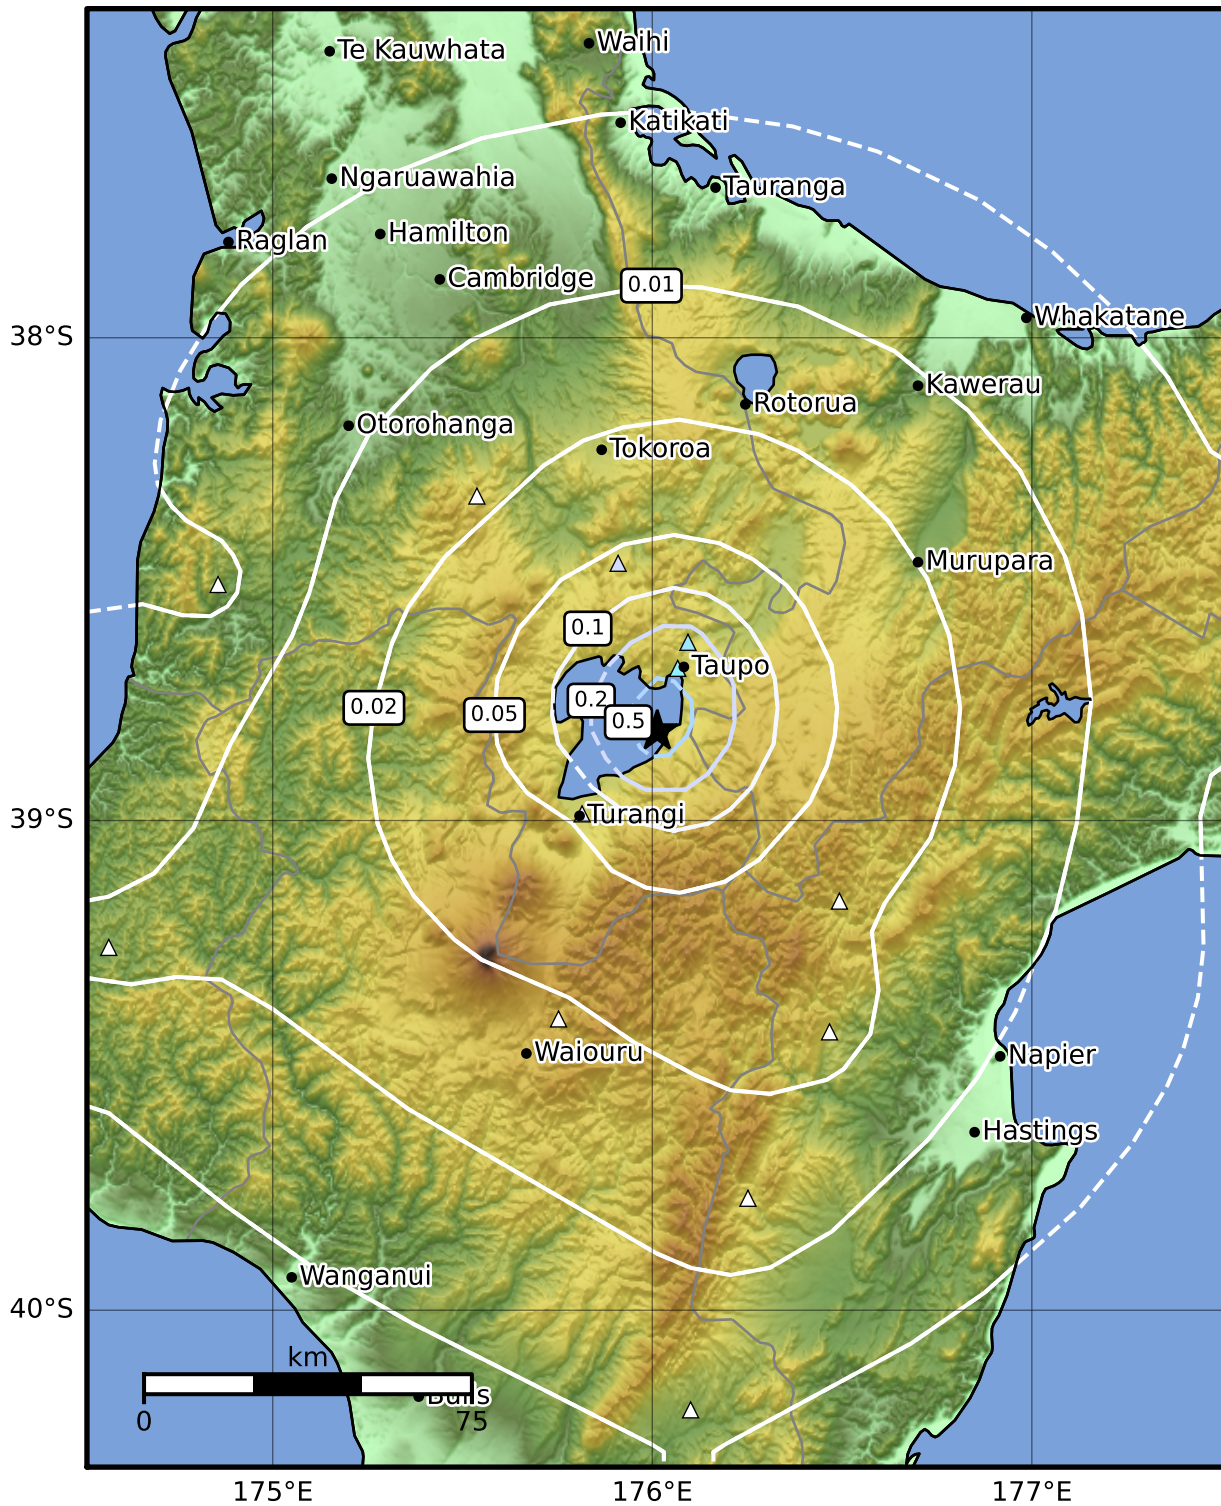

0.3 Second Peak Spectral Acceleration Map GNS Science

ShakeMap: Taupo

Jun 07, 2022 19:09:32 UTC M3.3 S38.82 E176.01 Depth: 5.0km ID:2022p426480

SA(0.3) (%g)	0.1	0.2	0.5	1	2	5	10	20	50	100	200
---------------------	------------	------------	------------	----------	----------	----------	-----------	-----------	-----------	------------	------------

Scale based on Moratalla et al.(2021) and Worden et al.(2012) Version 3: Processed 2022-06-07T19:27:27Z

△ Seismic Instrument ○ Reported Intensity ★ Epicenter