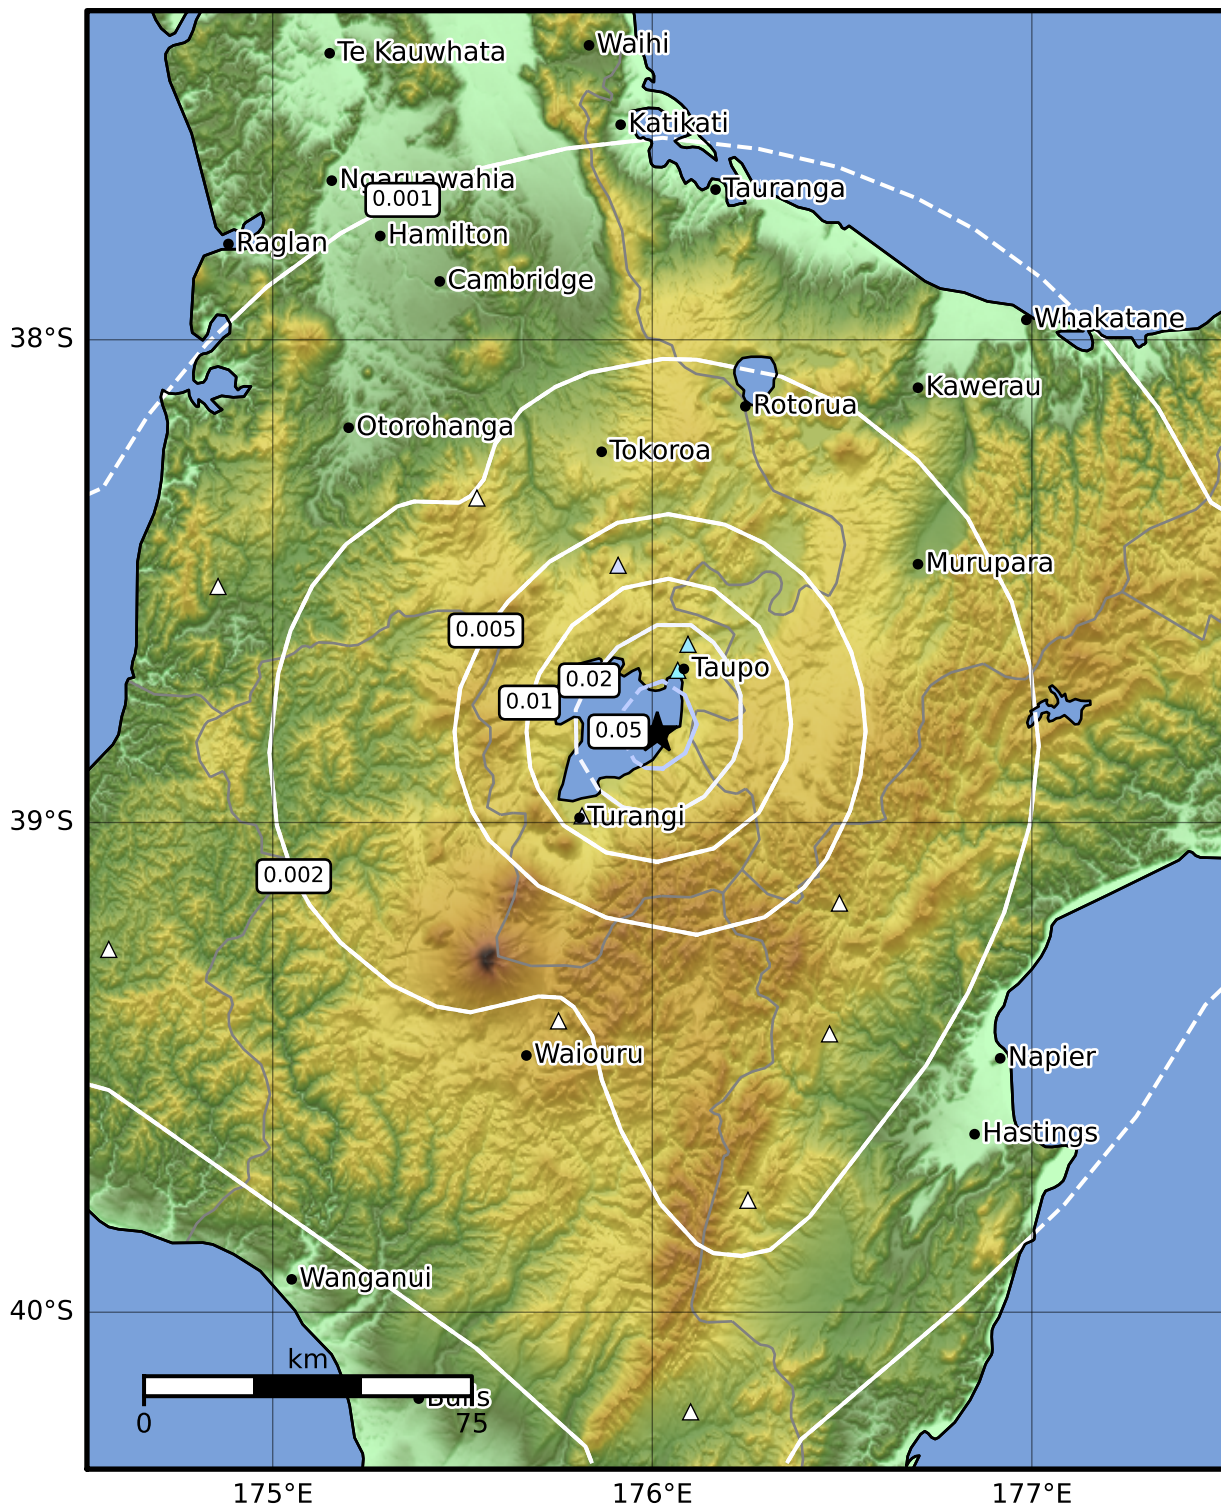

1.0 Second Peak Spectral Acceleration Map GNS Science

ShakeMap: Taupo

Jun 07, 2022 19:09:32 UTC M3.3 S38.82 E176.01 Depth: 5.0km ID:2022p426480

SA(1.0) (%g)	0.1	0.2	0.5	1	2	5	10	20	50	100	200
---------------------	------------	------------	------------	----------	----------	----------	-----------	-----------	-----------	------------	------------

Scale based on Moratalla et al.(2021) and Worden et al.(2012) Version 3: Processed 2022-06-07T19:27:27Z

△ Seismic Instrument ○ Reported Intensity ★ Epicenter