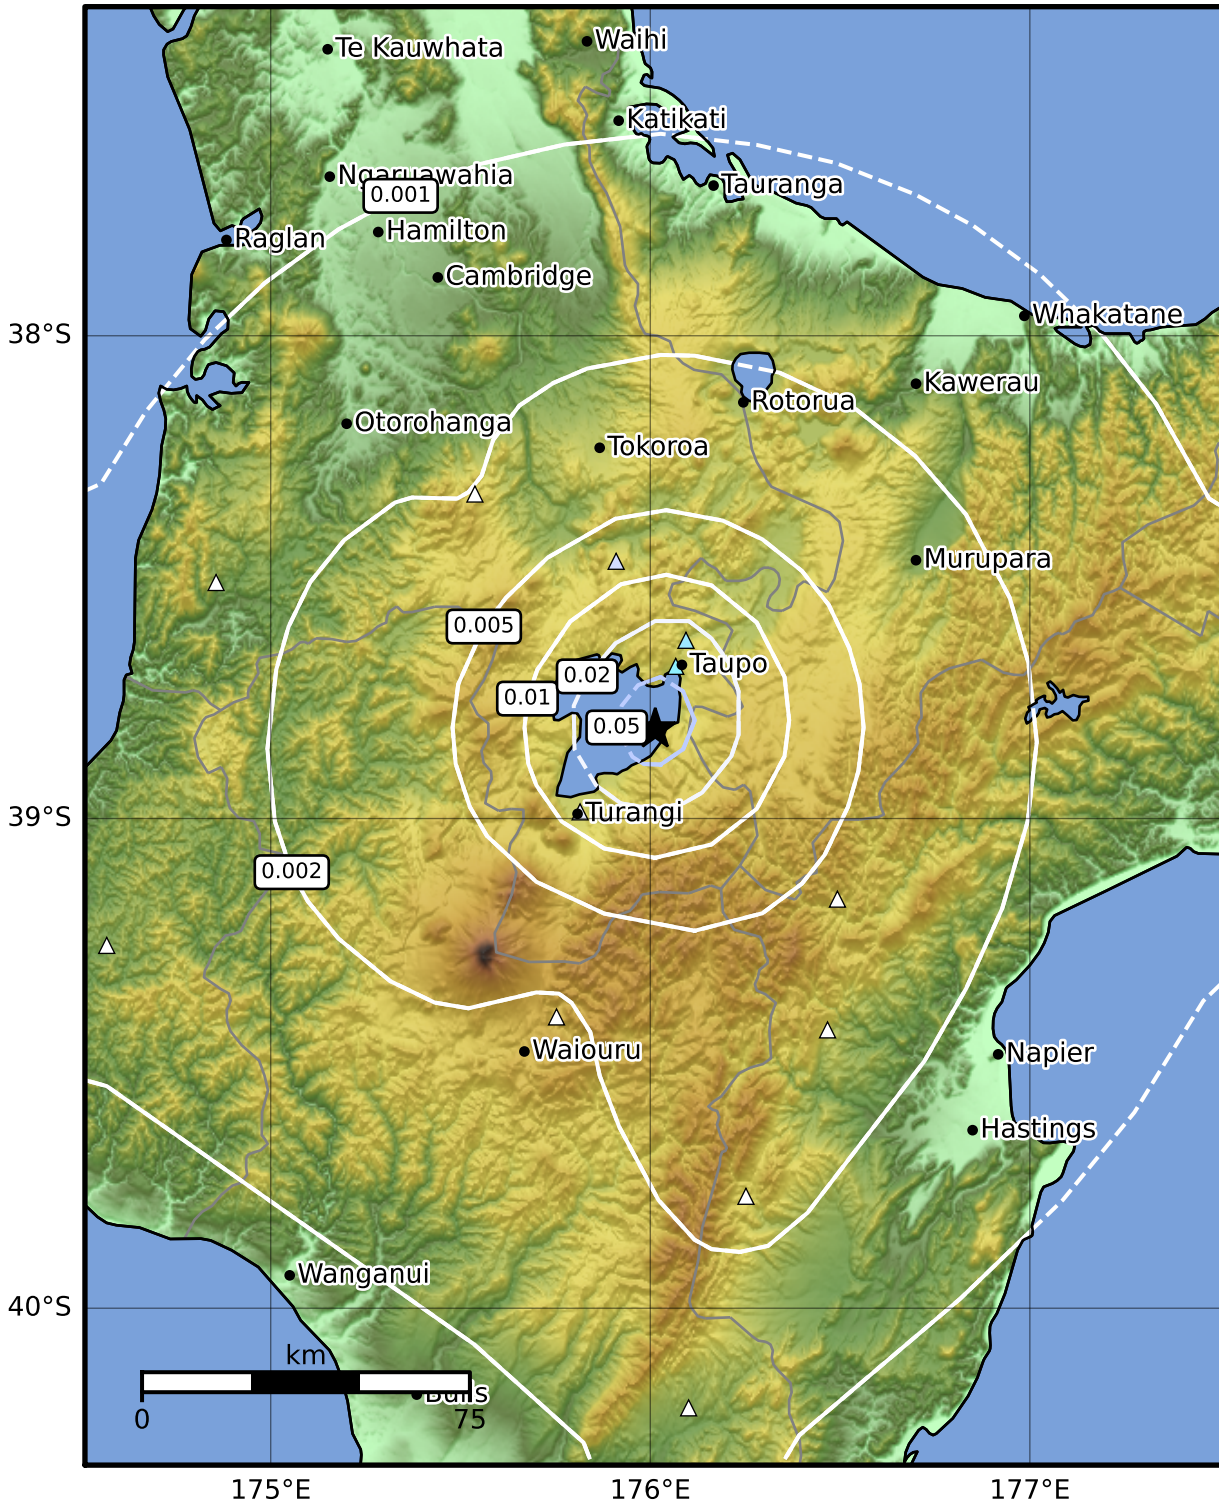

1.0 Second Peak Spectral Acceleration Map GNS Science

ShakeMap: Taupo

Jun 07, 2022 19:09:32 UTC M3.3 S38.82 E176.01 Depth: 5.0km ID:2022p426480

SA(1.0) (%g)	0.1	0.2	0.5	1	2	5	10	20	50	100	200
--------------	-----	-----	-----	---	---	---	----	----	----	-----	-----

Scale based on Moratalla et al.(2021) and Worden et al.(2012) Version 4: Processed 2022-06-07T19:33:19Z

△ Seismic Instrument ○ Reported Intensity ★ Epicenter