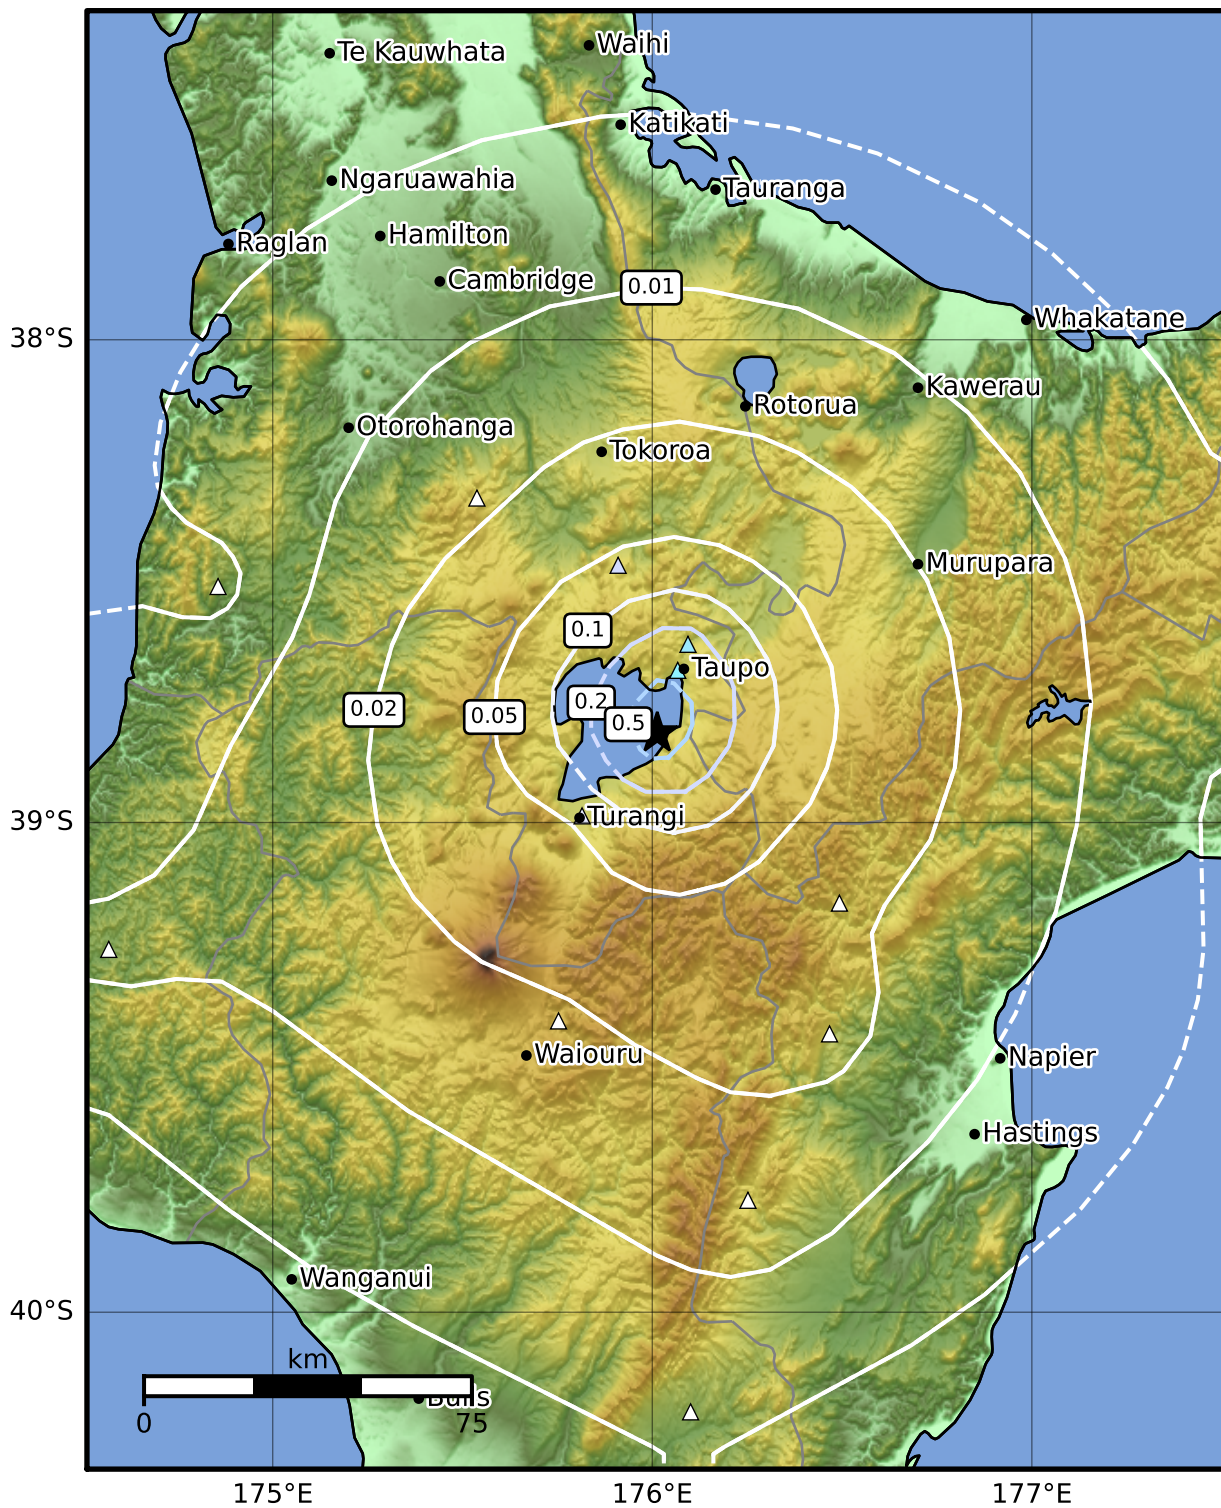

0.3 Second Peak Spectral Acceleration Map GNS Science

ShakeMap: Taupo

Jun 07, 2022 19:09:32 UTC M3.3 S38.82 E176.01 Depth: 5.0km ID:2022p426480

SA(0.3) (%g)	0.1	0.2	0.5	1	2	5	10	20	50	100	200
---------------------	------------	------------	------------	----------	----------	----------	-----------	-----------	-----------	------------	------------

Scale based on Moratalla et al.(2021) and Worden et al.(2012) Version 6: Processed 2022-06-07T20:10:17Z

△ Seismic Instrument ○ Reported Intensity ★ Epicenter