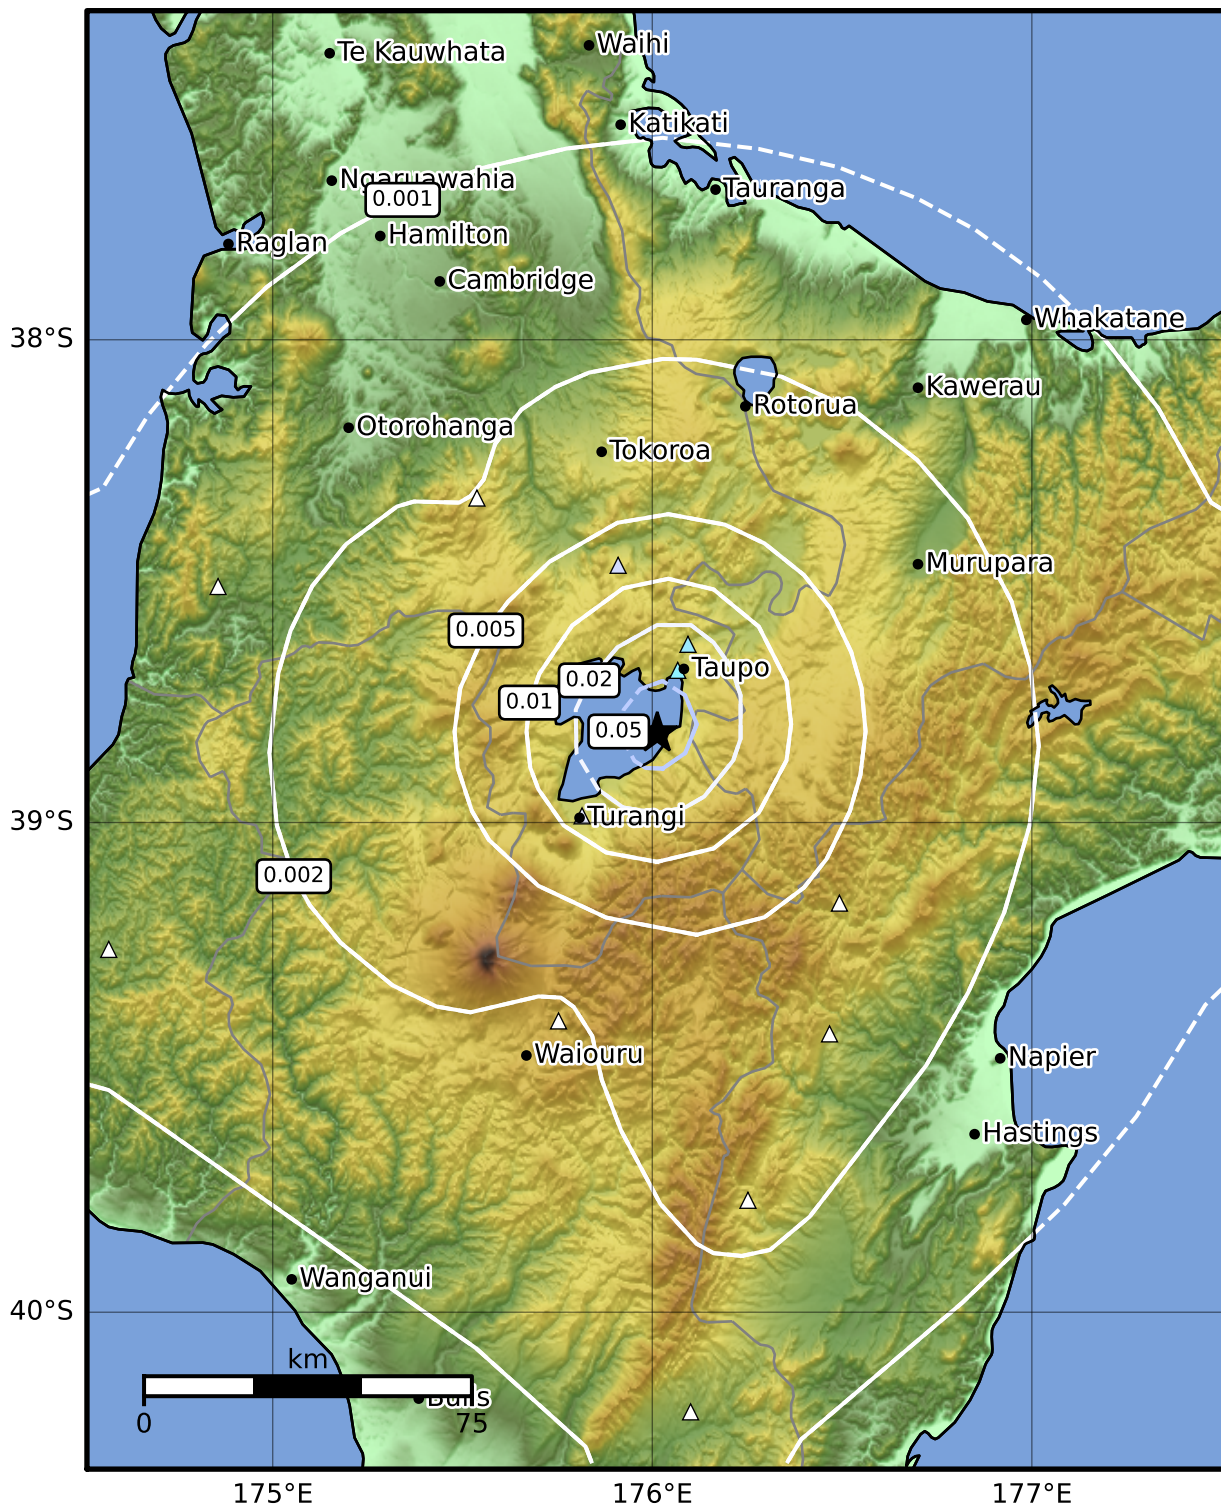

1.0 Second Peak Spectral Acceleration Map GNS Science

ShakeMap: Taupo

Jun 07, 2022 19:09:32 UTC M3.3 S38.82 E176.01 Depth: 5.0km ID:2022p426480

SA(1.0) (%g)	0.1	0.2	0.5	1	2	5	10	20	50	100	200
--------------	-----	-----	-----	---	---	---	----	----	----	-----	-----

Scale based on Moratalla et al.(2021) and Worden et al.(2012) Version 6: Processed 2022-06-07T20:10:17Z

△ Seismic Instrument ○ Reported Intensity ★ Epicenter