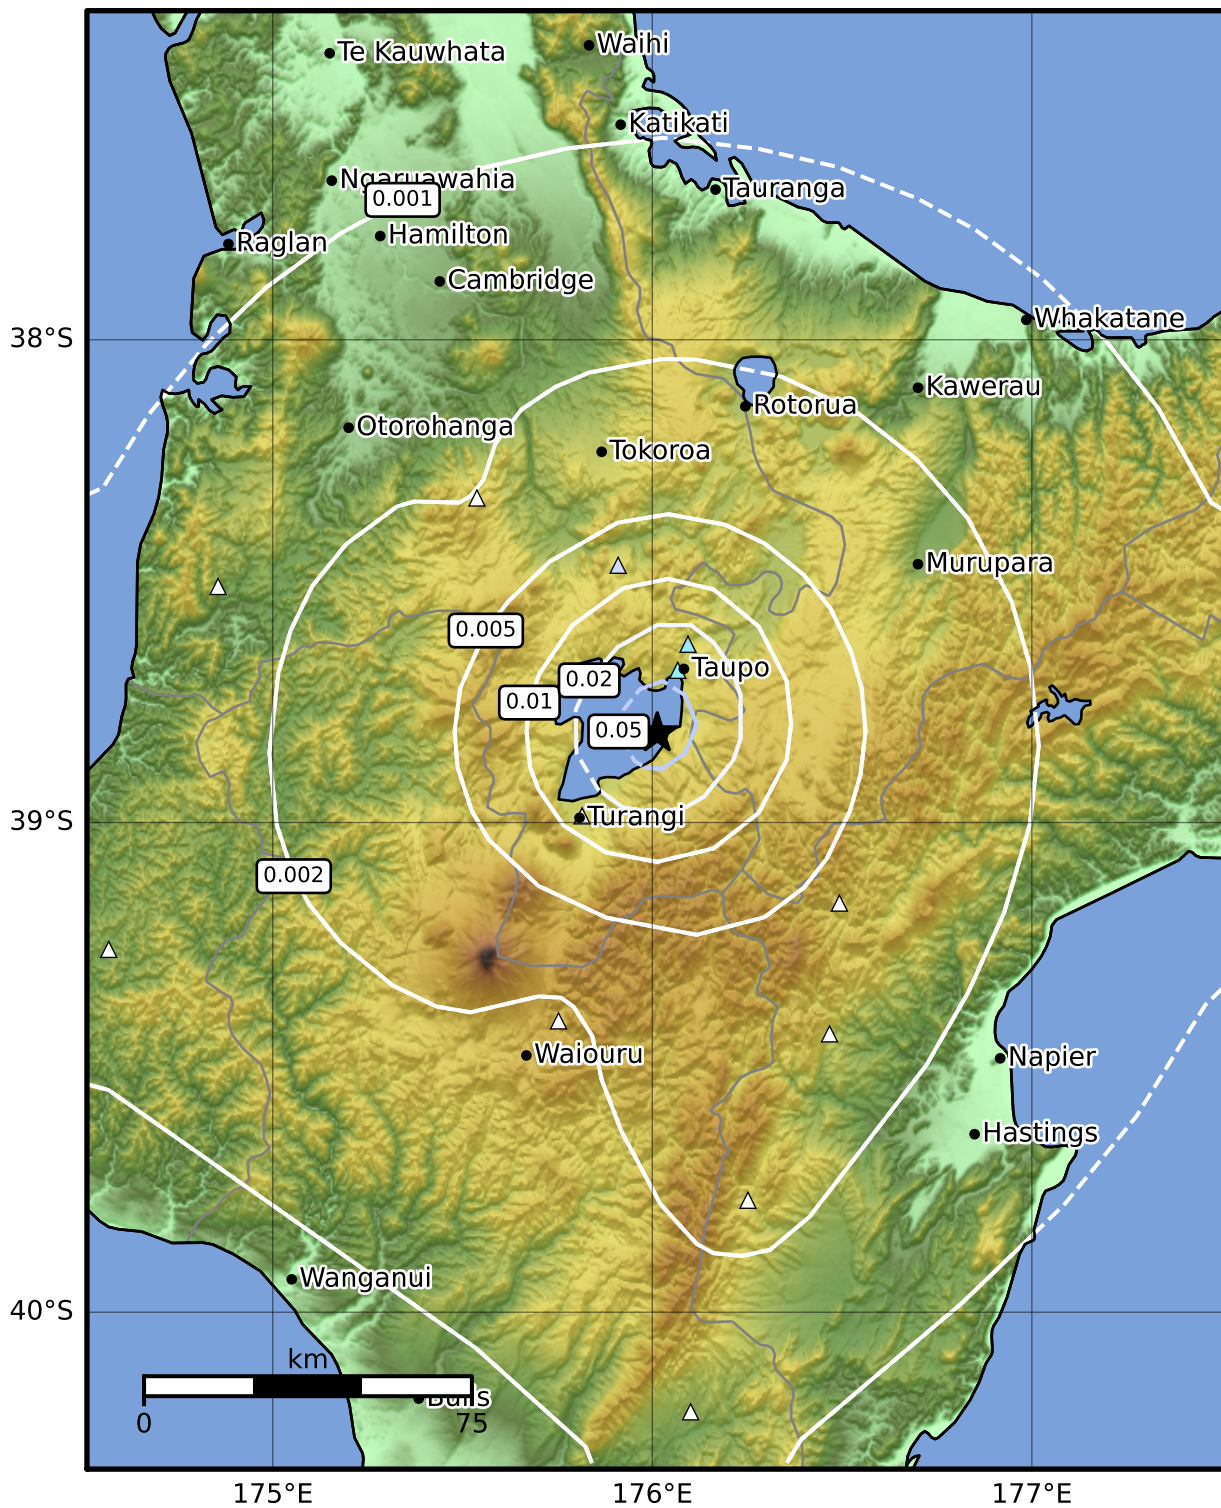

1.0 Second Peak Spectral Acceleration Map GNS Science

ShakeMap: Taupo

Jun 07, 2022 19:09:32 UTC M3.3 S38.82 E176.01 Depth: 5.0km ID:2022p426480

SA(1.0) (%g)	0.1	0.2	0.5	1	2	5	10	20	50	100	200
--------------	-----	-----	-----	---	---	---	----	----	----	-----	-----

Scale based on Moratalla et al.(2021) and Worden et al.(2012) Version 7: Processed 2022-06-07T21:10:17Z

△ Seismic Instrument ○ Reported Intensity ★ Epicenter