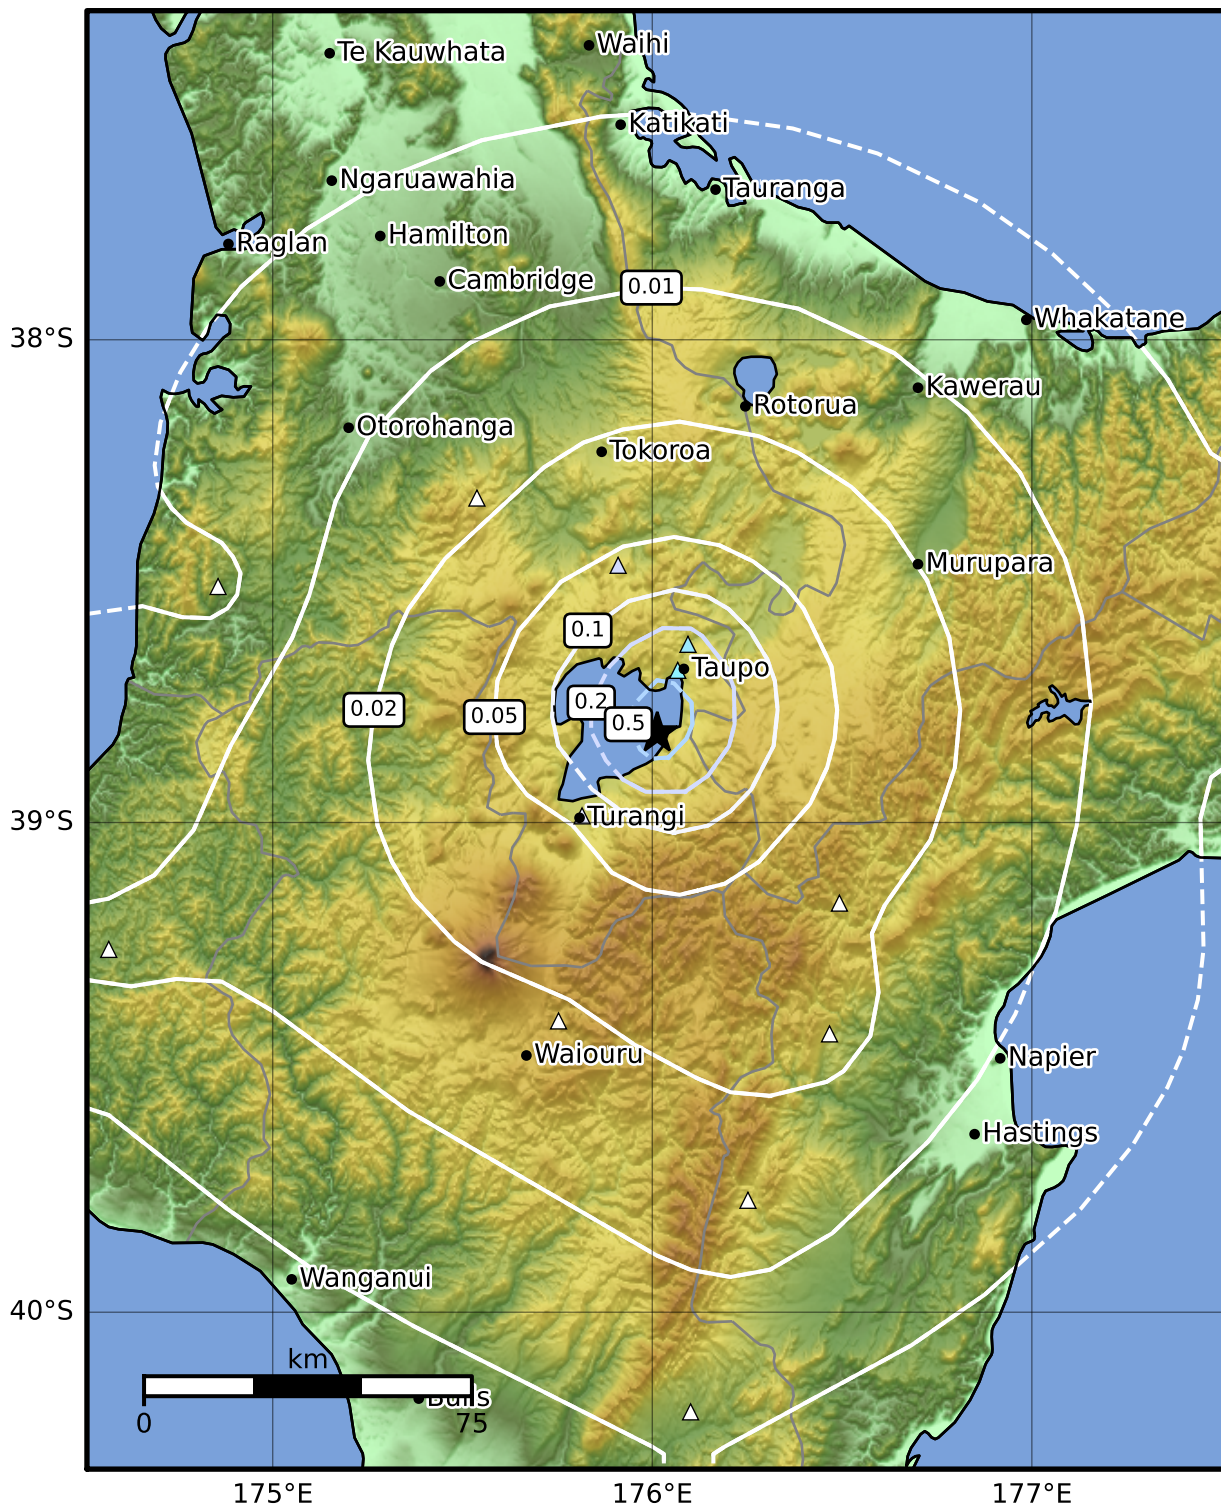

0.3 Second Peak Spectral Acceleration Map GNS Science

ShakeMap: Taupo

Jun 07, 2022 19:09:32 UTC M3.3 S38.82 E176.01 Depth: 5.0km ID:2022p426480

SA(0.3) (%g)	0.1	0.2	0.5	1	2	5	10	20	50	100	200
---------------------	------------	------------	------------	----------	----------	----------	-----------	-----------	-----------	------------	------------

Scale based on Moratalla et al.(2021) and Worden et al.(2012) Version 8: Processed 2022-06-07T22:11:31Z

△ Seismic Instrument ○ Reported Intensity ★ Epicenter