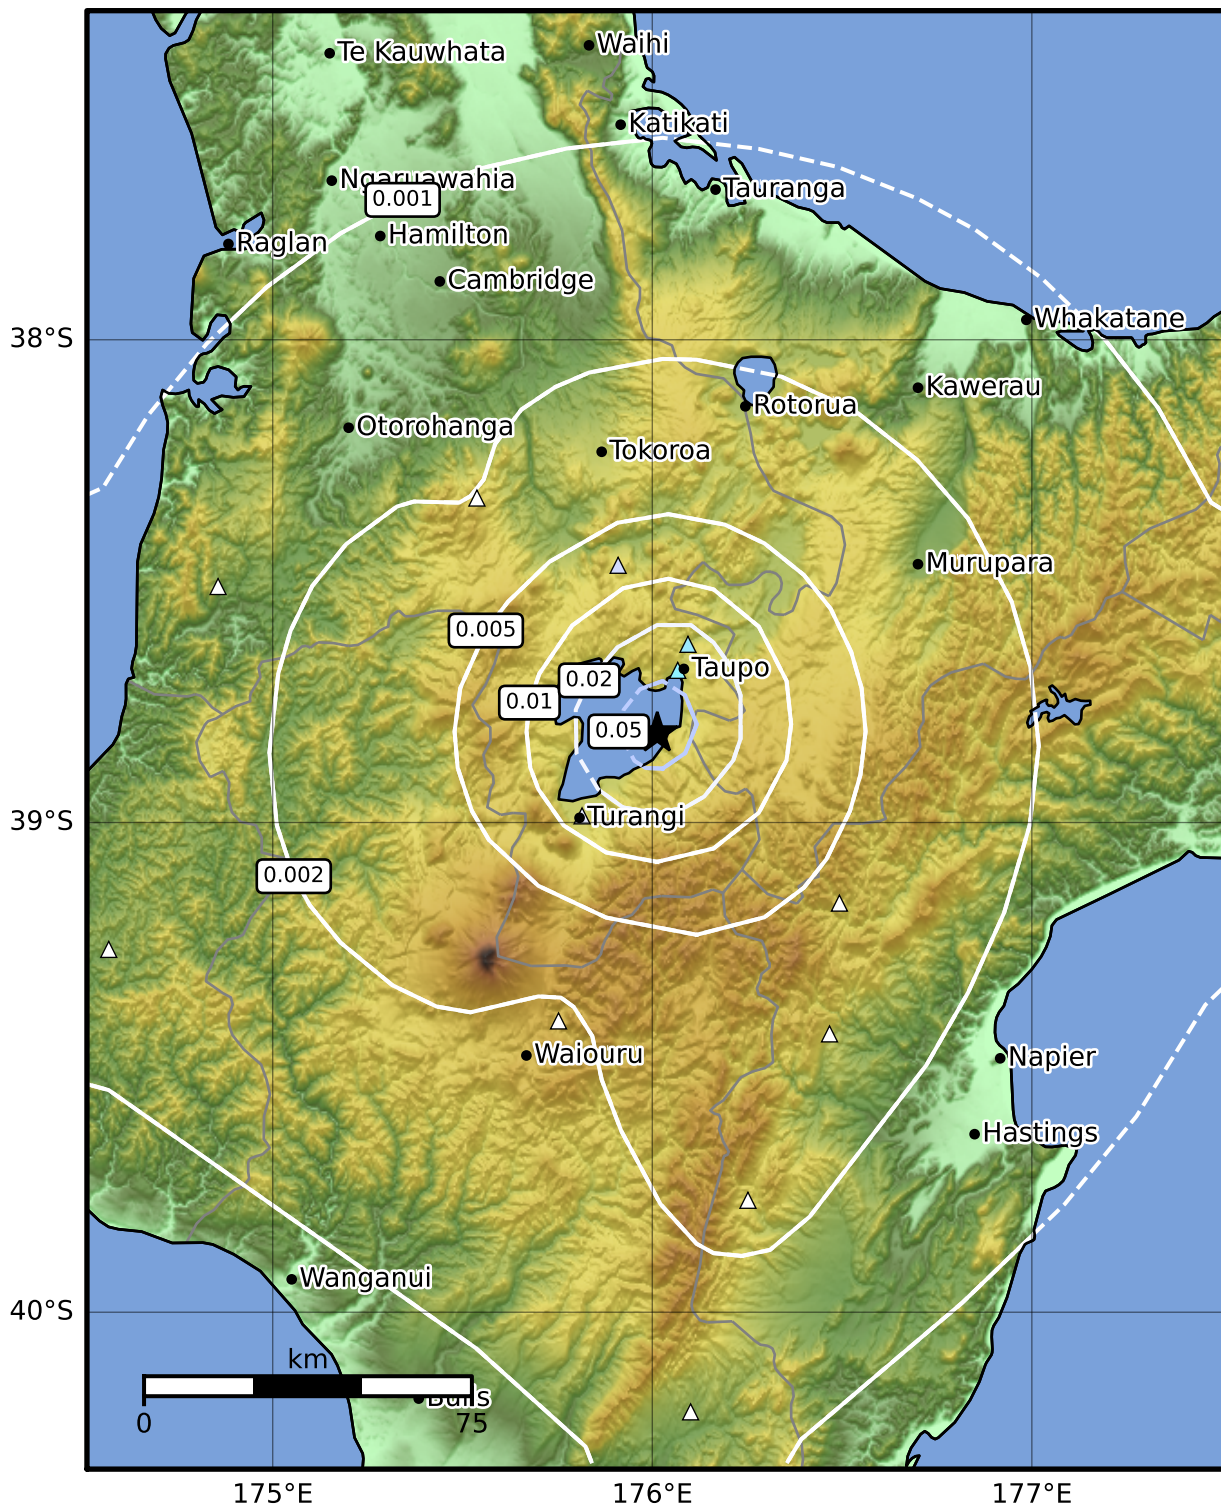

1.0 Second Peak Spectral Acceleration Map GNS Science

ShakeMap: Taupo

Jun 07, 2022 19:09:32 UTC M3.3 S38.82 E176.01 Depth: 5.0km ID:2022p426480

SA(1.0) (%g)	0.1	0.2	0.5	1	2	5	10	20	50	100	200
--------------	-----	-----	-----	---	---	---	----	----	----	-----	-----

Scale based on Moratalla et al.(2021) and Worden et al.(2012) Version 8: Processed 2022-06-07T22:11:31Z

△ Seismic Instrument ○ Reported Intensity ★ Epicenter