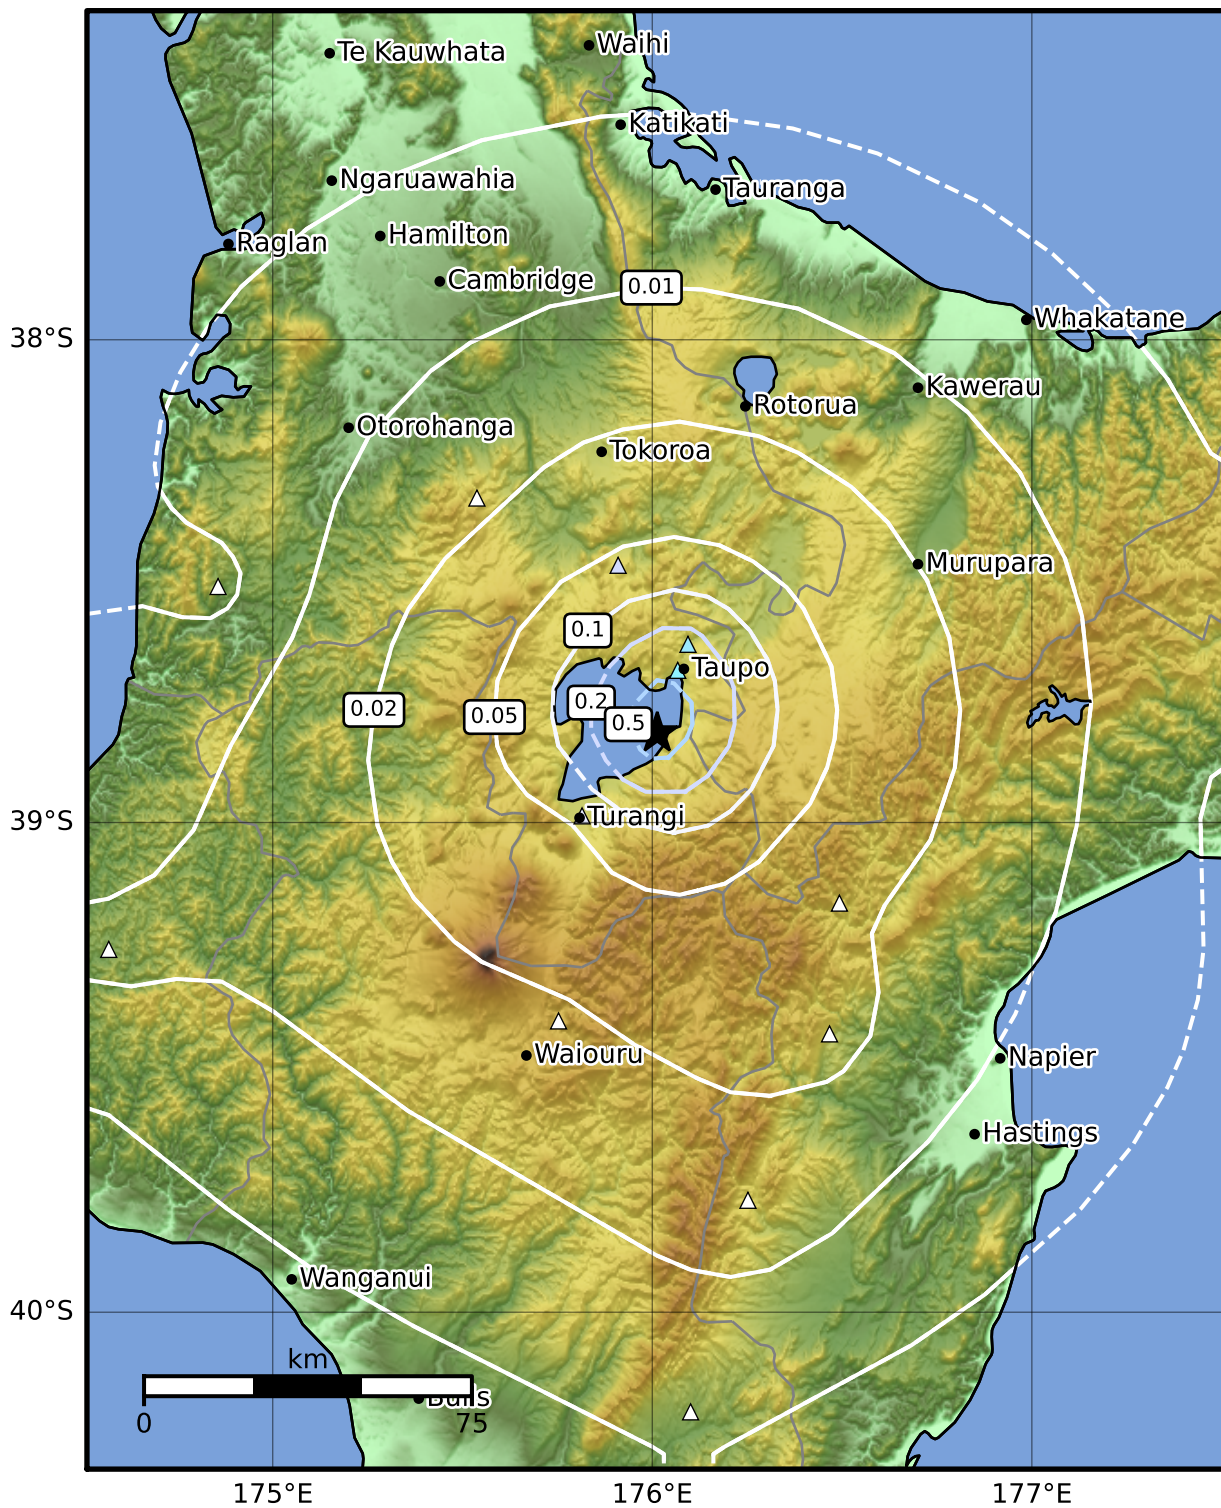

0.3 Second Peak Spectral Acceleration Map GNS Science

ShakeMap: Taupo

Jun 07, 2022 19:09:32 UTC M3.3 S38.82 E176.01 Depth: 5.0km ID:2022p426480

SA(0.3) (%g)	0.1	0.2	0.5	1	2	5	10	20	50	100	200
---------------------	------------	------------	------------	----------	----------	----------	-----------	-----------	-----------	------------	------------

Scale based on Moratalla et al.(2021) and Worden et al.(2012) Version 9: Processed 2022-06-08T01:10:17Z

△ Seismic Instrument ○ Reported Intensity ★ Epicenter