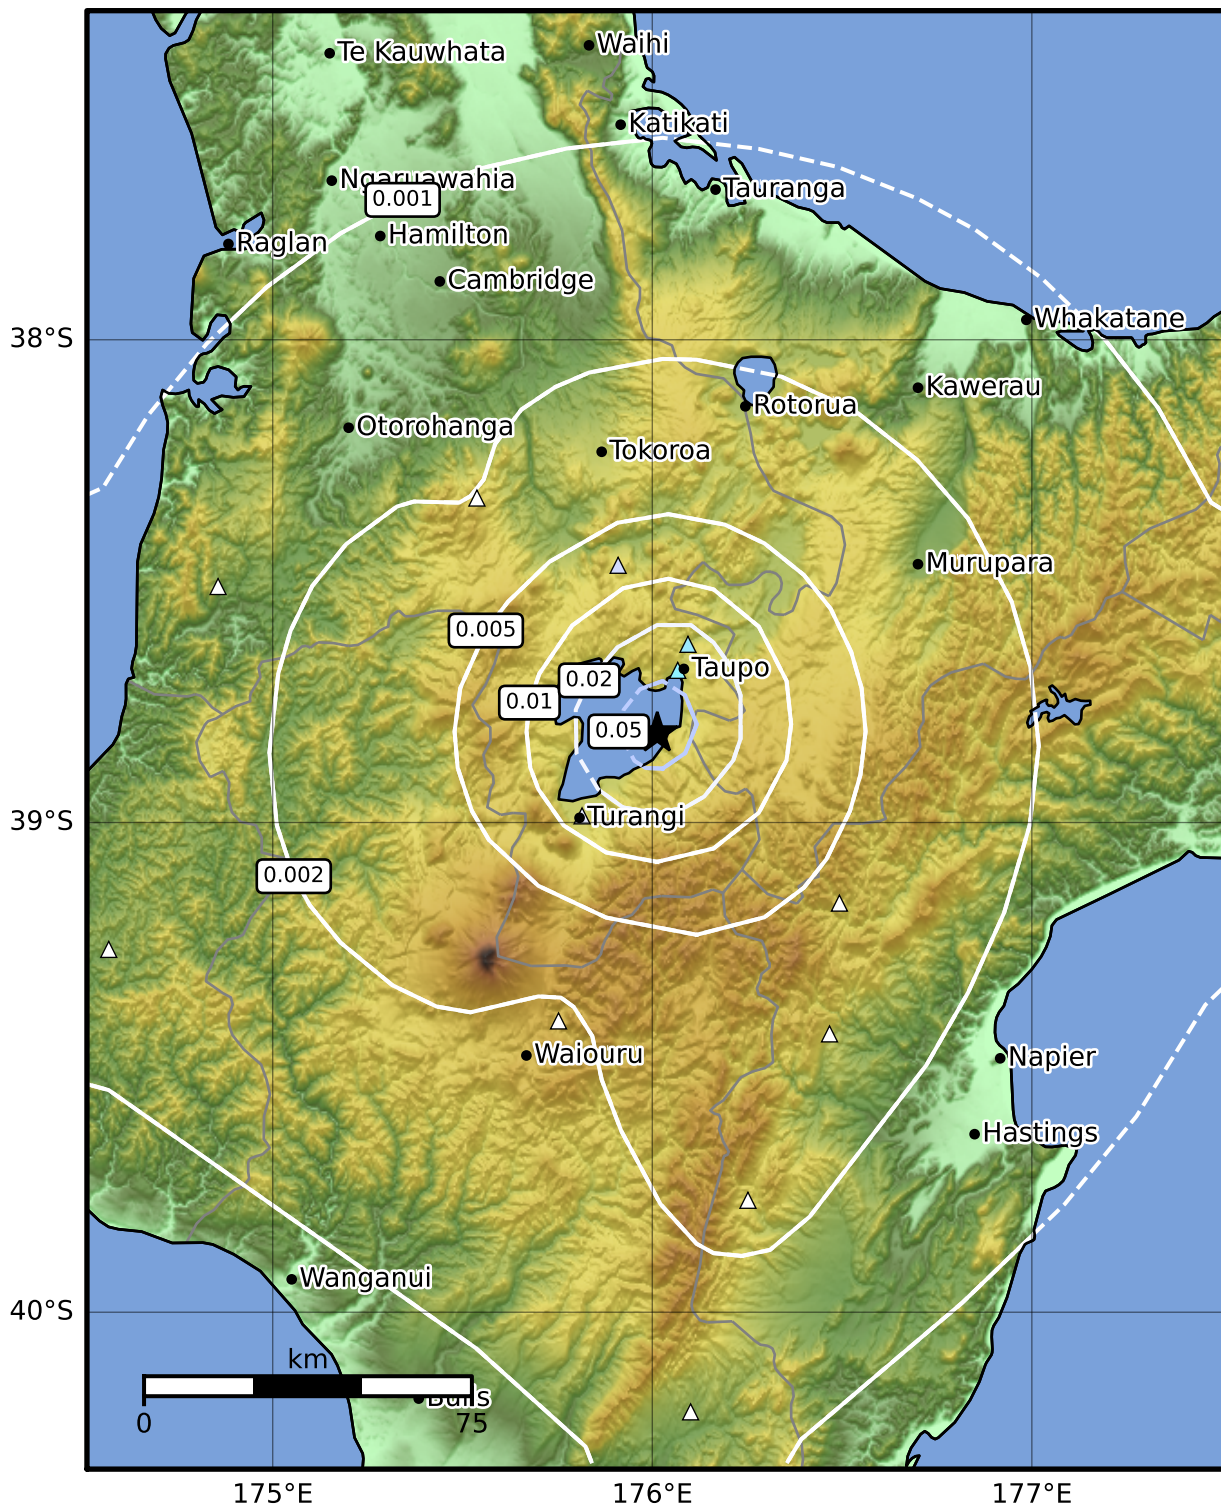

1.0 Second Peak Spectral Acceleration Map GNS Science

ShakeMap: Taupo

Jun 07, 2022 19:09:32 UTC M3.3 S38.82 E176.01 Depth: 5.0km ID:2022p426480

SA(1.0) (%g)	0.1	0.2	0.5	1	2	5	10	20	50	100	200
--------------	-----	-----	-----	---	---	---	----	----	----	-----	-----

Scale based on Moratalla et al.(2021) and Worden et al.(2012) Version 9: Processed 2022-06-08T01:10:17Z

△ Seismic Instrument ○ Reported Intensity ★ Epicenter