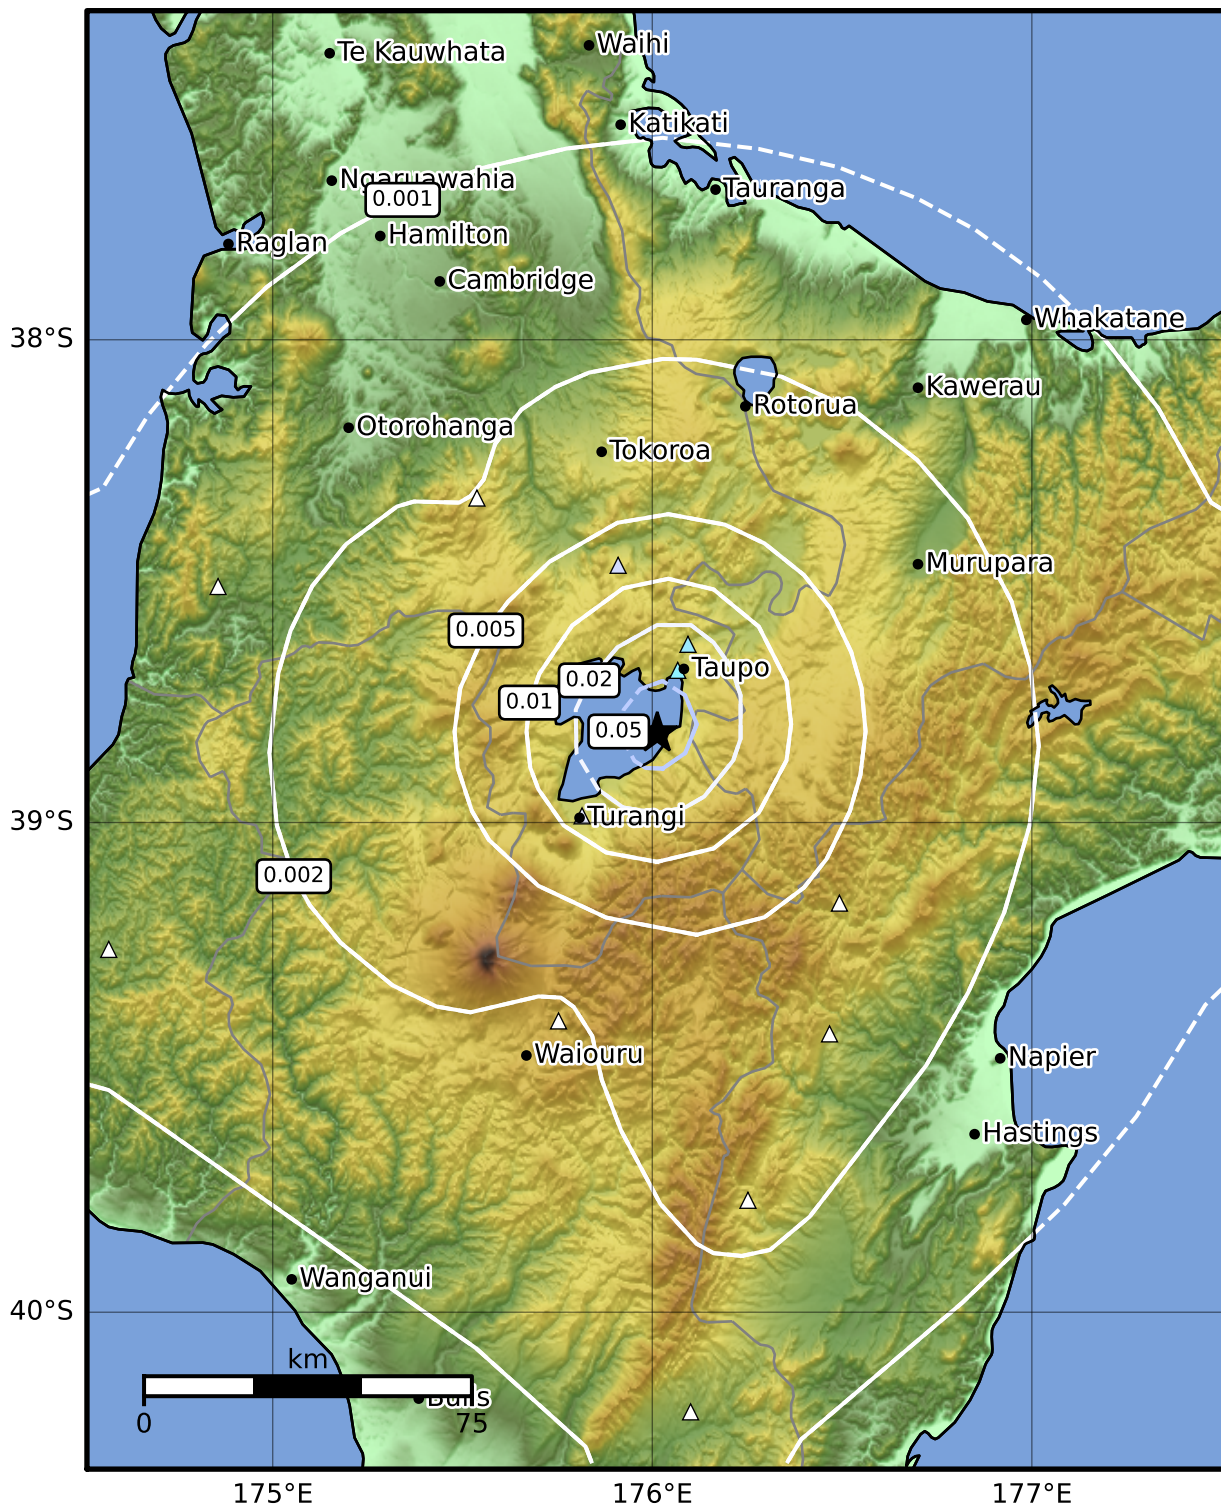

1.0 Second Peak Spectral Acceleration Map GNS Science

ShakeMap: Taupo

Jun 07, 2022 19:09:32 UTC M3.3 S38.82 E176.01 Depth: 5.0km ID:2022p426480

SA(1.0) (%g)	0.1	0.2	0.5	1	2	5	10	20	50	100	200
--------------	-----	-----	-----	---	---	---	----	----	----	-----	-----

Scale based on Moratalla et al.(2021) and Worden et al.(2012) Version 10: Processed 2022-06-08T19:10:17Z

△ Seismic Instrument ○ Reported Intensity ★ Epicenter