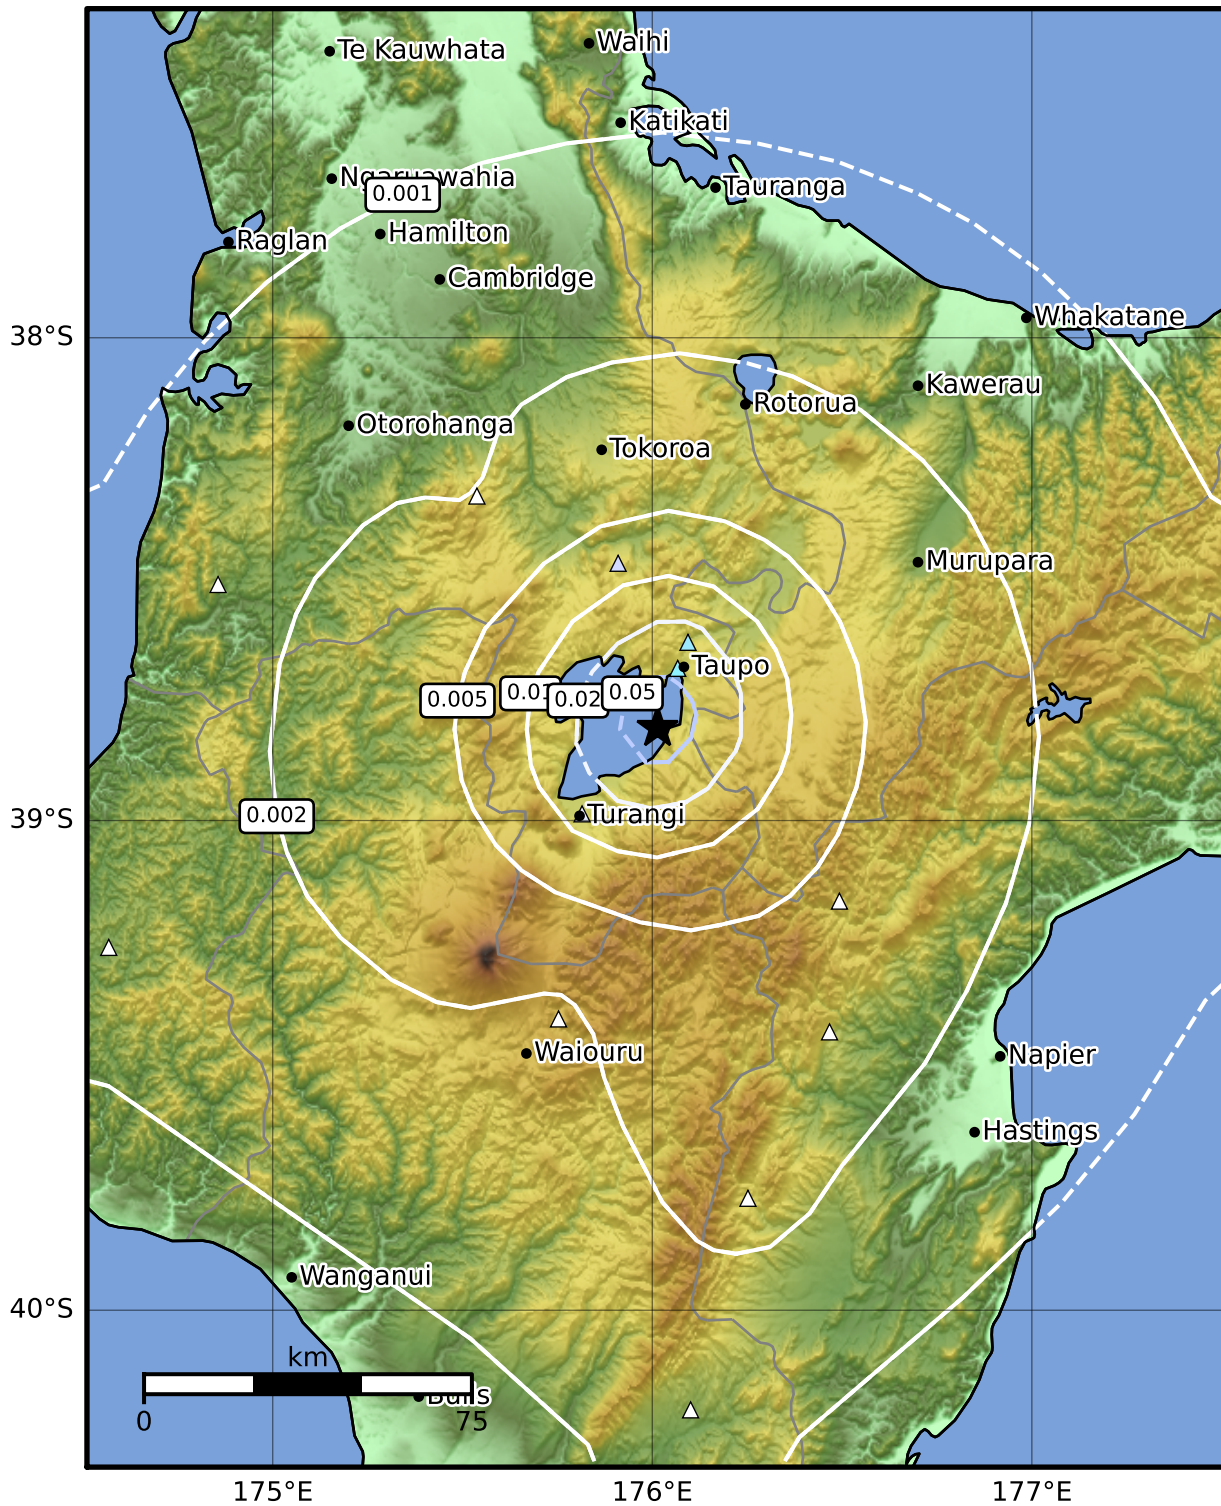

1.0 Second Peak Spectral Acceleration Map GNS Science

ShakeMap: Taupo

Jun 07, 2022 19:09:33 UTC M3.3 S38.81 E176.01 Depth: 5.0km ID:2022p426480

SA(1.0) (%g)	0.1	0.2	0.5	1	2	5	10	20	50	100	200
--------------	-----	-----	-----	---	---	---	----	----	----	-----	-----

Scale based on Moratalla et al.(2021) and Worden et al.(2012) Version 11: Processed 2022-06-19T21:01:41Z

△ Seismic Instrument ○ Reported Intensity ★ Epicenter