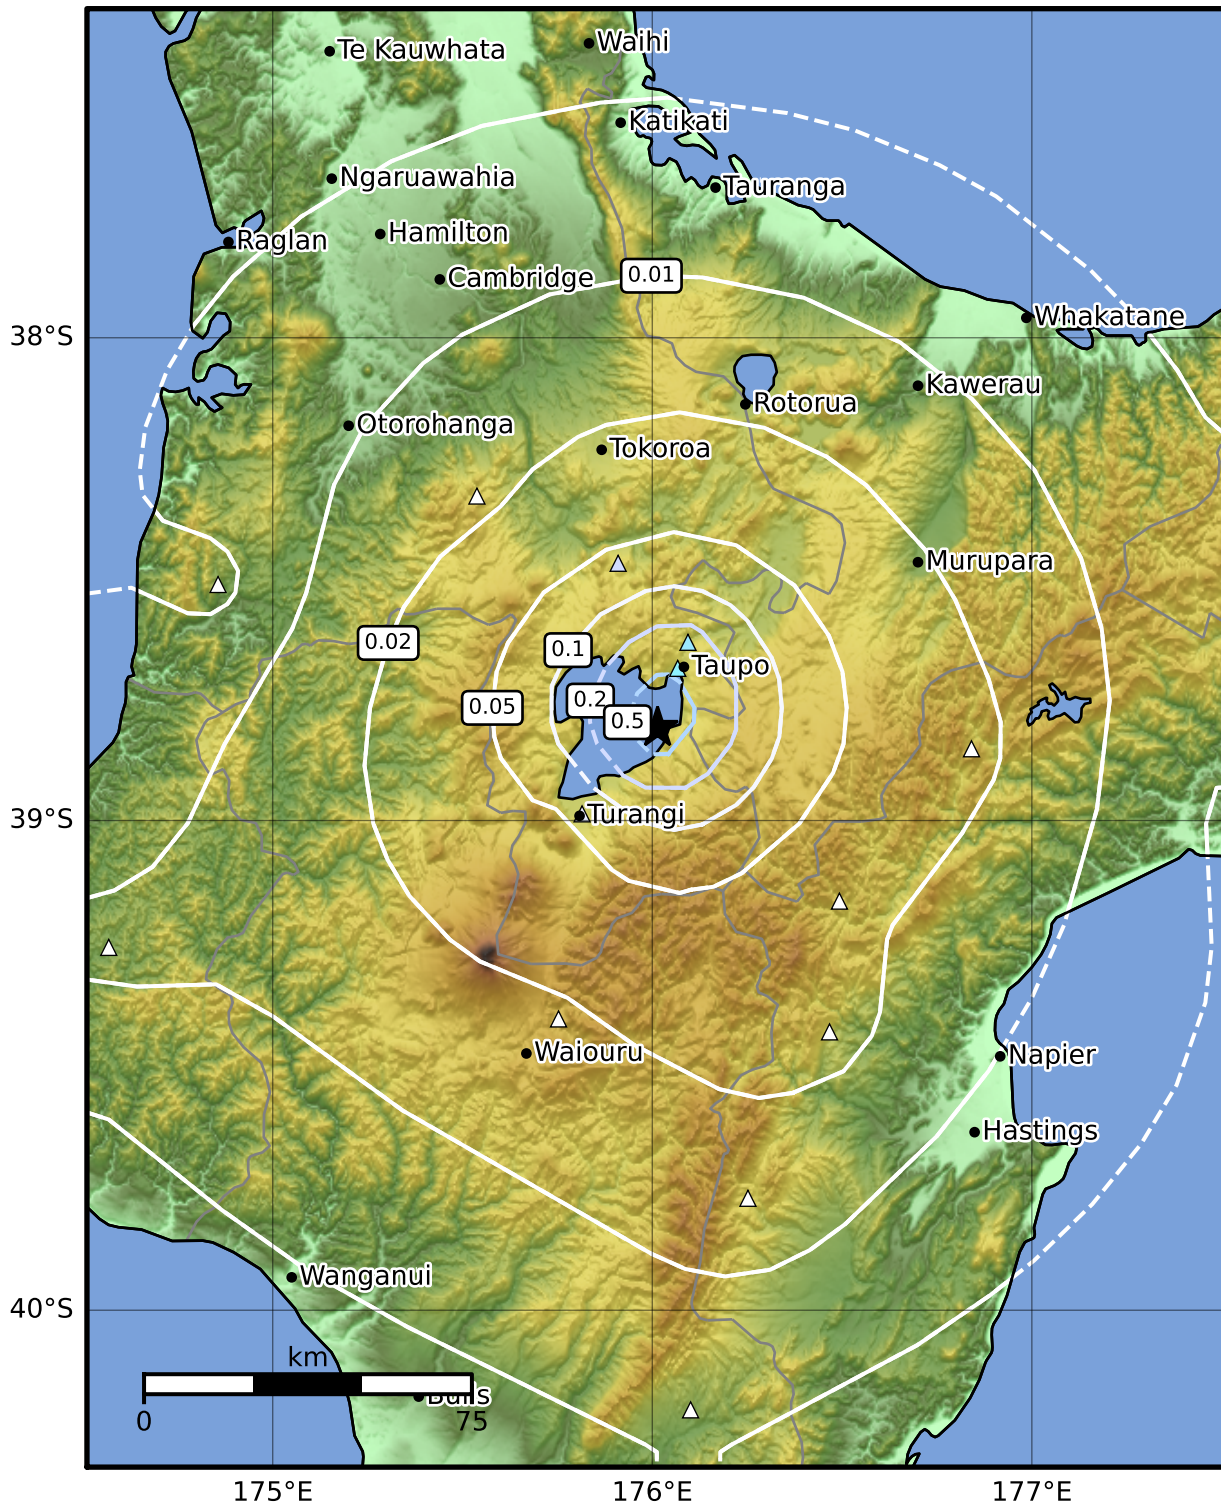

0.3 Second Peak Spectral Acceleration Map GNS Science

ShakeMap: Taupo

Jun 07, 2022 19:09:33 UTC M3.3 S38.81 E176.01 Depth: 5.0km ID:2022p426480

SA(0.3) (%g)	0.1	0.2	0.5	1	2	5	10	20	50	100	200
--------------	-----	-----	-----	---	---	---	----	----	----	-----	-----

Scale based on Moratalla et al.(2021) and Worden et al.(2012) Version 12: Processed 2022-06-19T21:07:58Z

△ Seismic Instrument ○ Reported Intensity ★ Epicenter