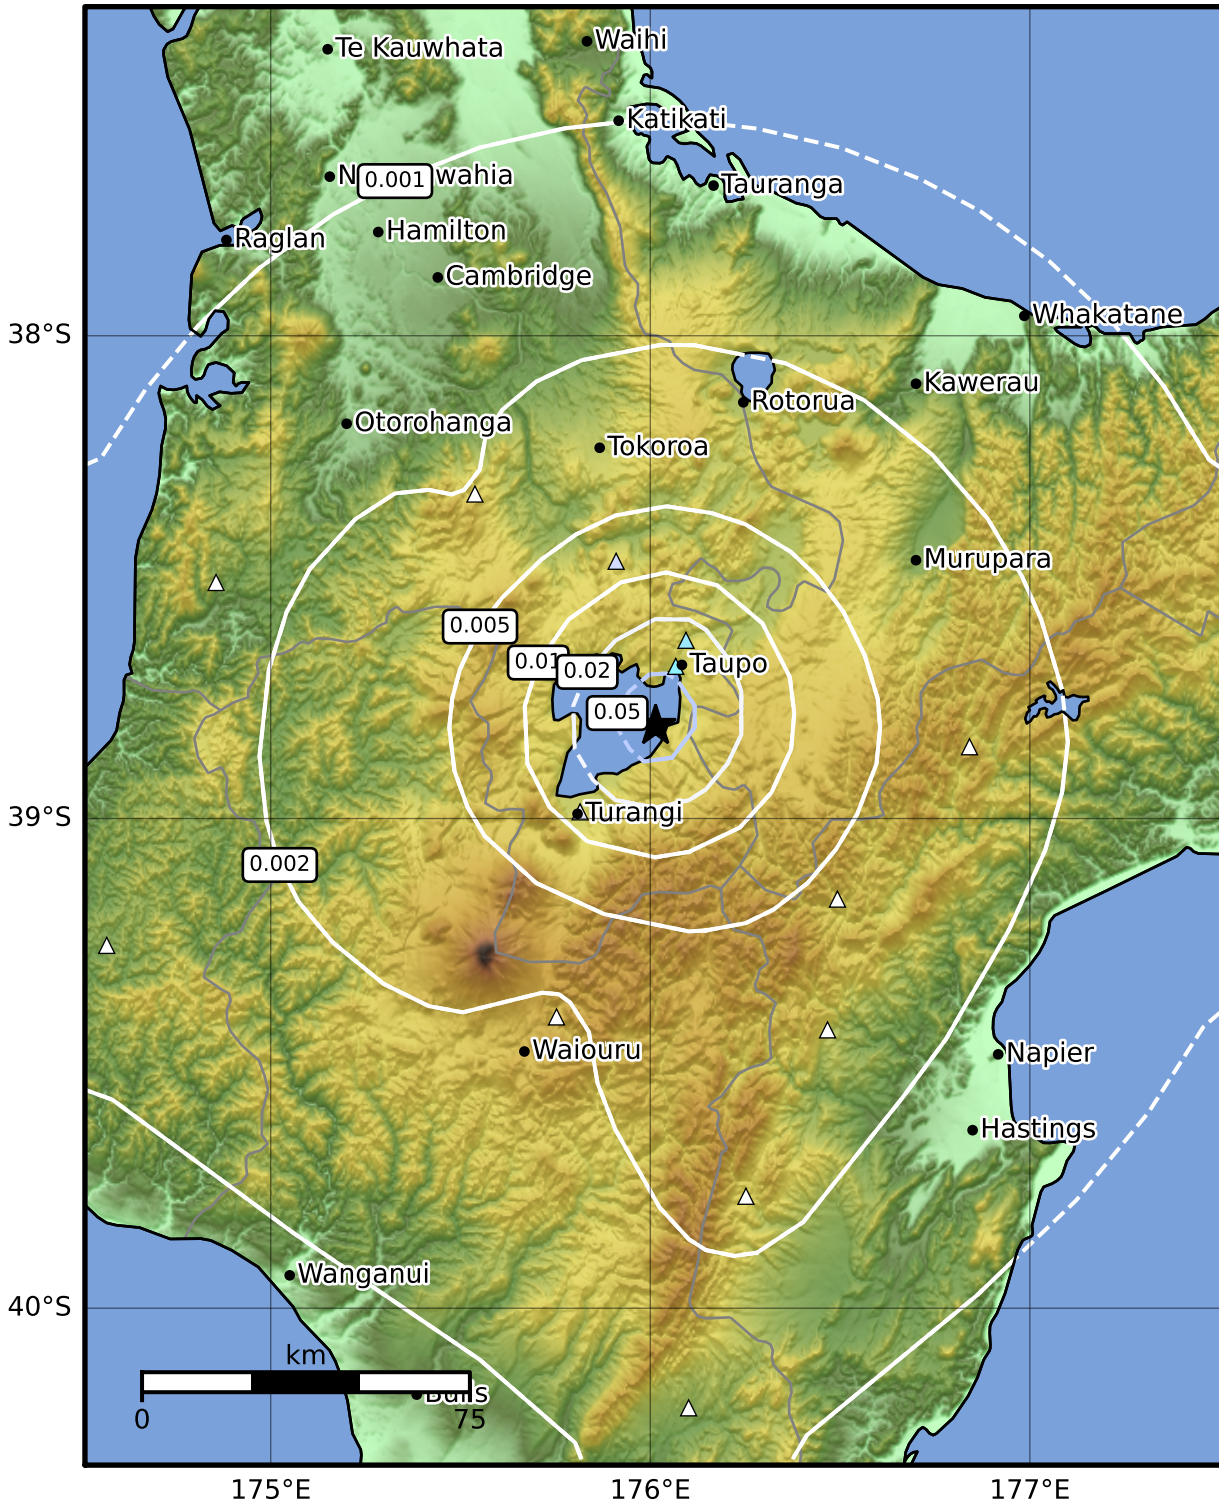

1.0 Second Peak Spectral Acceleration Map GNS Science

ShakeMap: Taupo

Jun 07, 2022 19:09:33 UTC M3.3 S38.81 E176.01 Depth: 5.0km ID:2022p426480

SA(1.0) (%g)	0.1	0.2	0.5	1	2	5	10	20	50	100	200
--------------	-----	-----	-----	---	---	---	----	----	----	-----	-----

Scale based on Moratalla et al.(2021) and Worden et al.(2012) Version 12: Processed 2022-06-19T21:07:58Z

△ Seismic Instrument ○ Reported Intensity ★ Epicenter