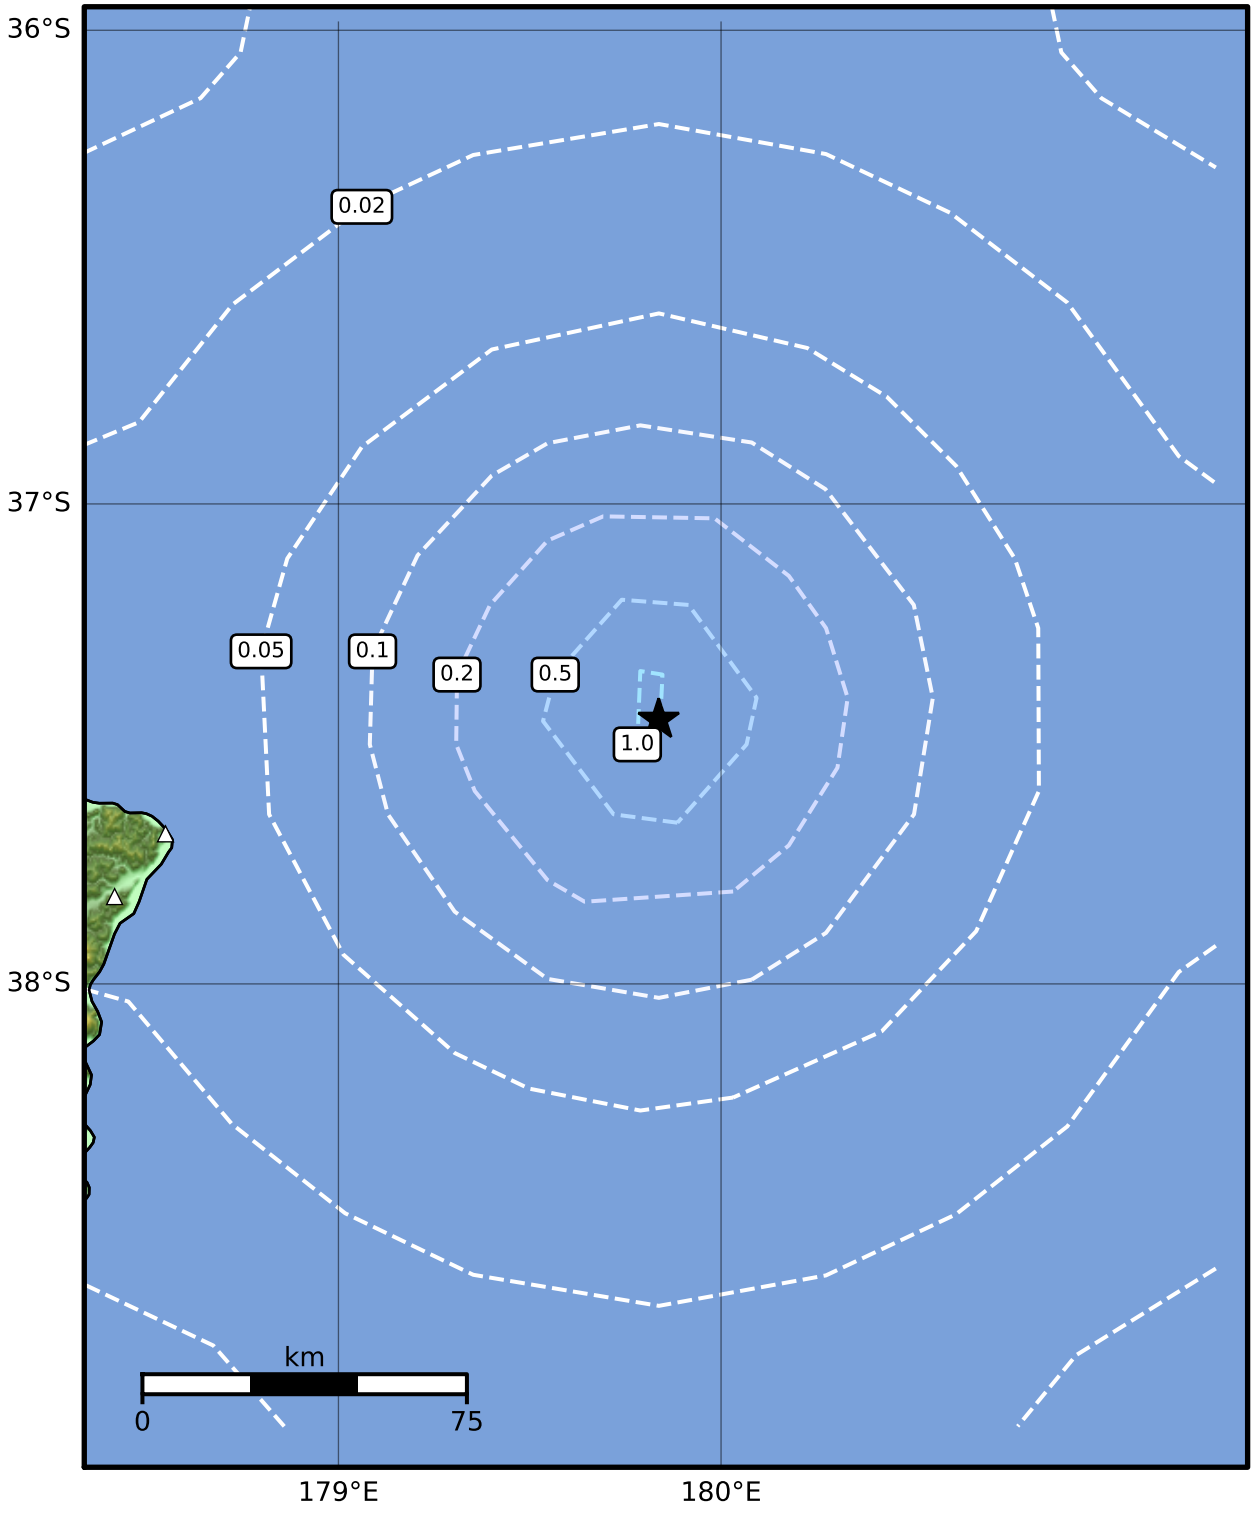

0.3 Second Peak Spectral Acceleration Map GNS Science

ShakeMap: Kermadec Trench

Jun 17, 2022 00:16:43 UTC M3.7 S37.45 E179.84 Depth: 12.0km ID:2022p451382

SA(0.3) (%g)	0.1	0.2	0.5	1	2	5	10	20	50	100	200
---------------------	------------	------------	------------	----------	----------	----------	-----------	-----------	-----------	------------	------------

Scale based on Moratalla et al.(2021) and Worden et al.(2012) Version 11: Processed 2022-06-30T23:45:11Z

△ Seismic Instrument ○ Reported Intensity ★ Epicenter