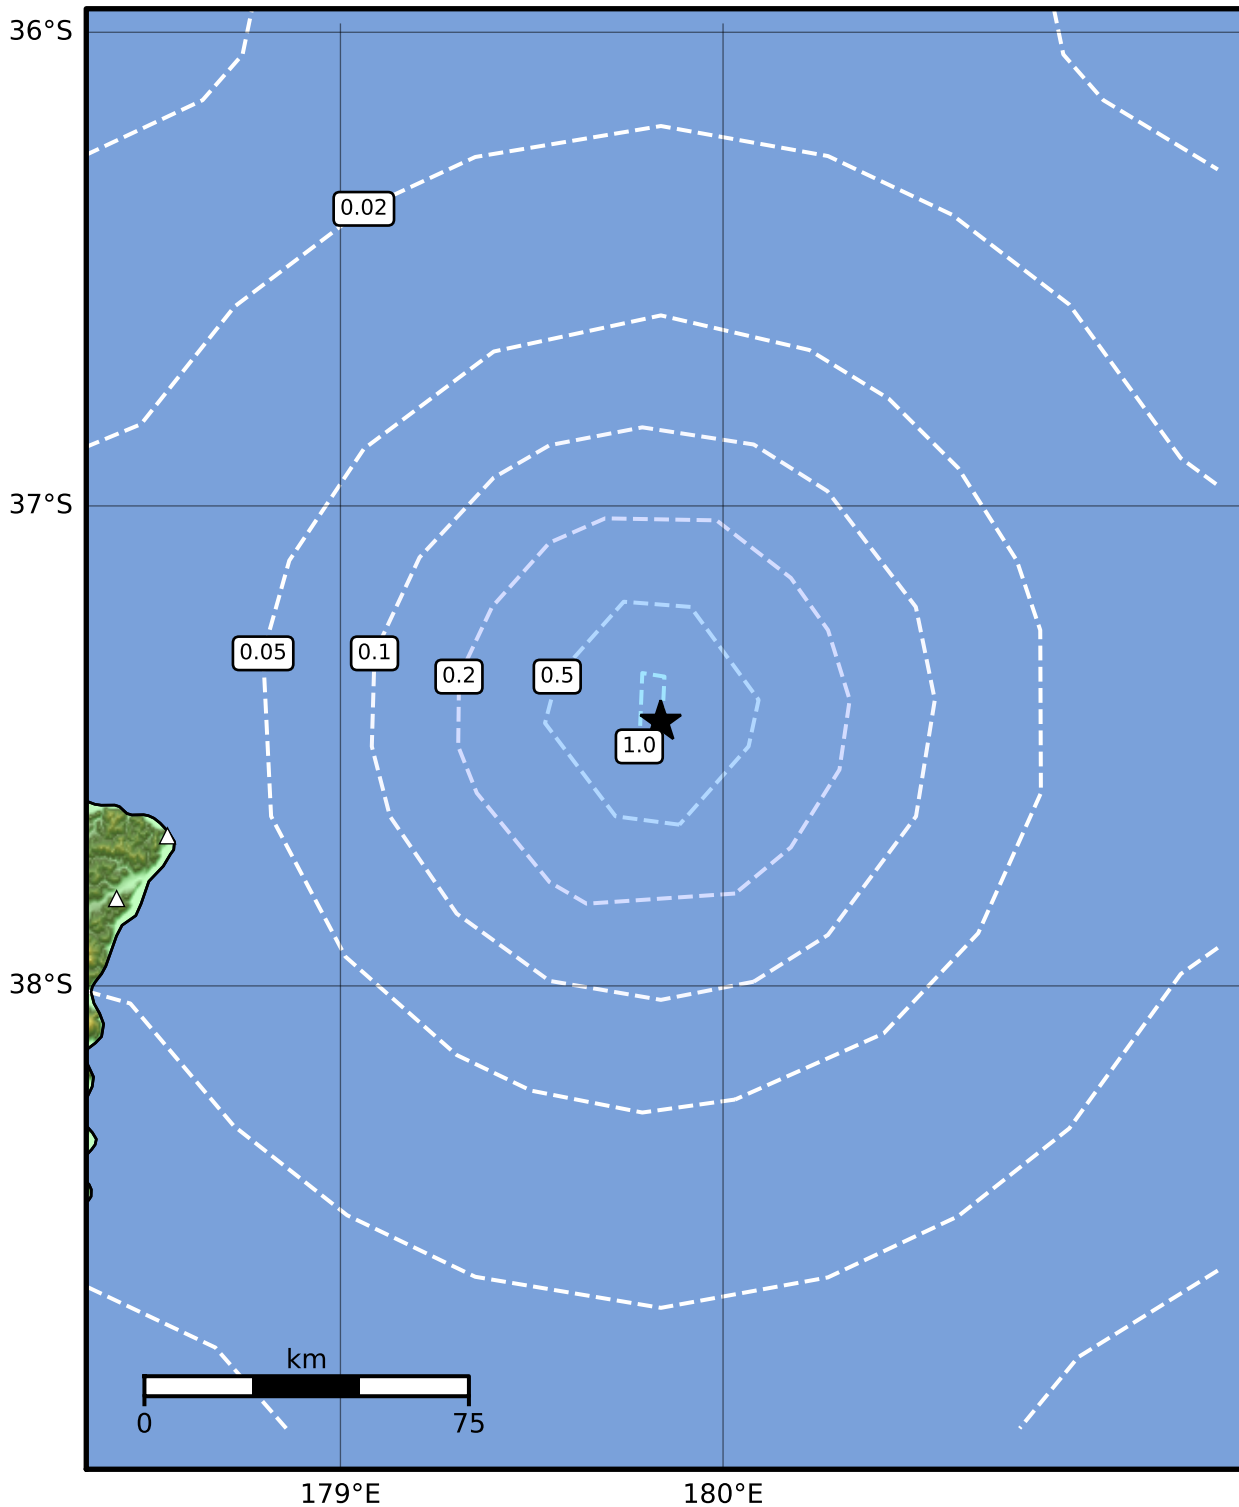

0.3 Second Peak Spectral Acceleration Map GNS Science

ShakeMap: Kermadec Trench

Jun 17, 2022 00:16:43 UTC M3.7 S37.45 E179.84 Depth: 12.0km ID:2022p451382

SA(0.3) (%g)	0.1	0.2	0.5	1	2	5	10	20	50	100	200
---------------------	------------	------------	------------	----------	----------	----------	-----------	-----------	-----------	------------	------------

Scale based on Moratalla et al.(2021) and Worden et al.(2012) Version 12: Processed 2022-06-30T23:48:59Z

△ Seismic Instrument ○ Reported Intensity ★ Epicenter