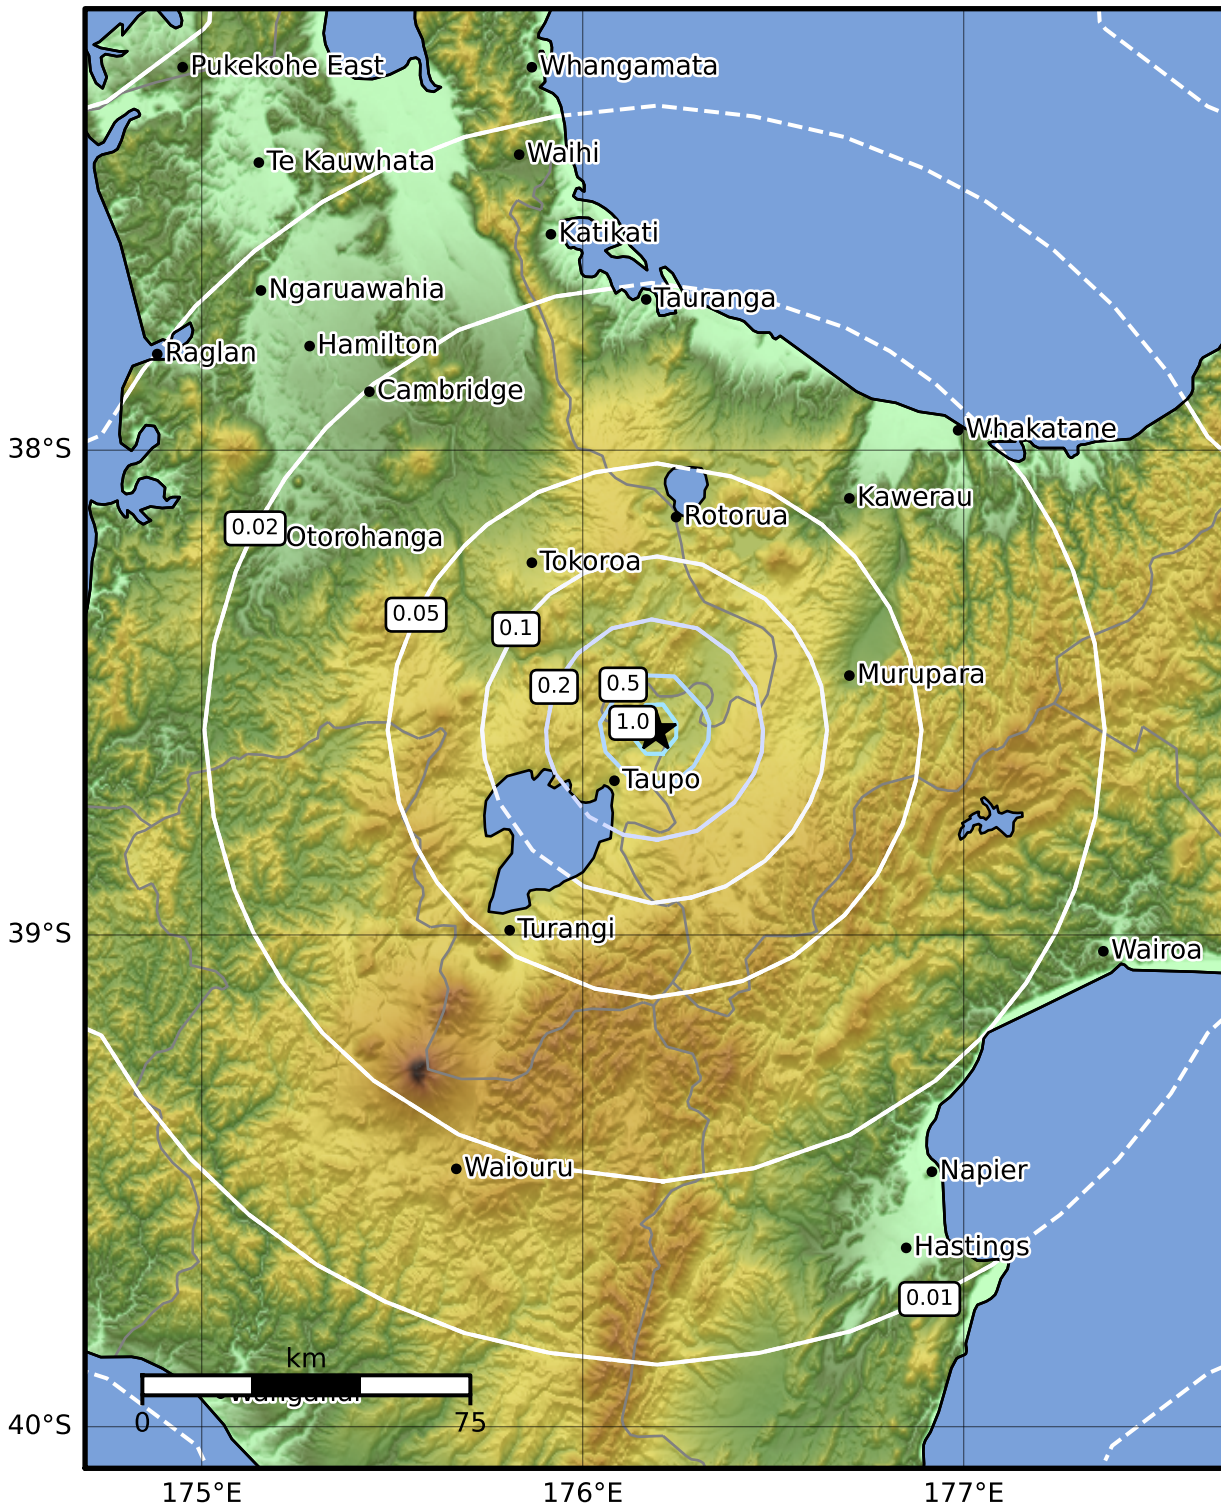

0.3 Second Peak Spectral Acceleration Map GNS Science

ShakeMap: Taupo

Jun 17, 2022 23:44:50 UTC M3.6 S38.58 E176.19 Depth: 3.8km ID:2022p454025

<b>SA(0.3) (%g)</b>	<b>0.1</b>	<b>0.2</b>	<b>0.5</b>	<b>1</b>	<b>2</b>	<b>5</b>	<b>10</b>	<b>20</b>	<b>50</b>	<b>100</b>	<b>200</b>
---------------------	------------	------------	------------	----------	----------	----------	-----------	-----------	-----------	------------	------------

Scale based on Moratalla et al.(2021) and Worden et al.(2012) Version 1: Processed 2022-06-17T23:53:34Z

△ Seismic Instrument ○ Reported Intensity ★ Epicenter