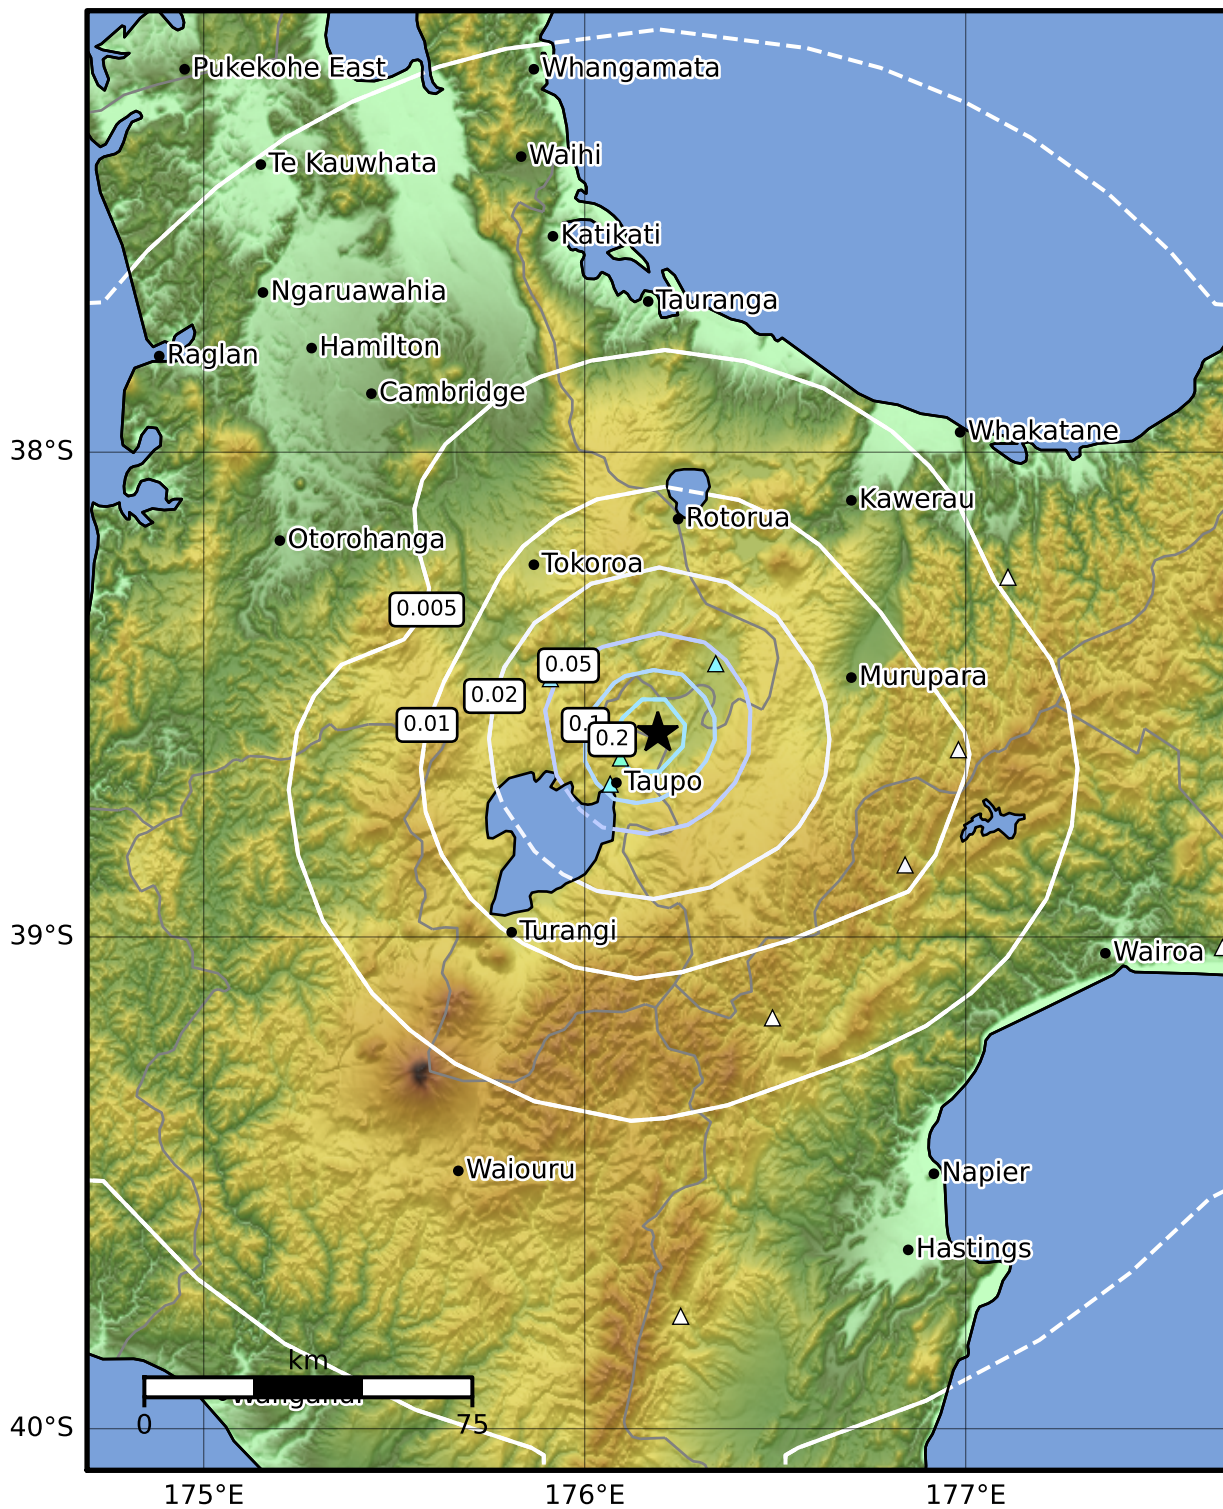

1.0 Second Peak Spectral Acceleration Map GNS Science

ShakeMap: Taupo

Jun 17, 2022 23:44:50 UTC M3.6 S38.58 E176.19 Depth: 3.8km ID:2022p454025

SA(1.0) (%g)	0.1	0.2	0.5	1	2	5	10	20	50	100	200
---------------------	------------	------------	------------	----------	----------	----------	-----------	-----------	-----------	------------	------------

Scale based on Moratalla et al.(2021) and Worden et al.(2012) Version 2: Processed 2022-06-17T23:59:04Z

△ Seismic Instrument ○ Reported Intensity ★ Epicenter